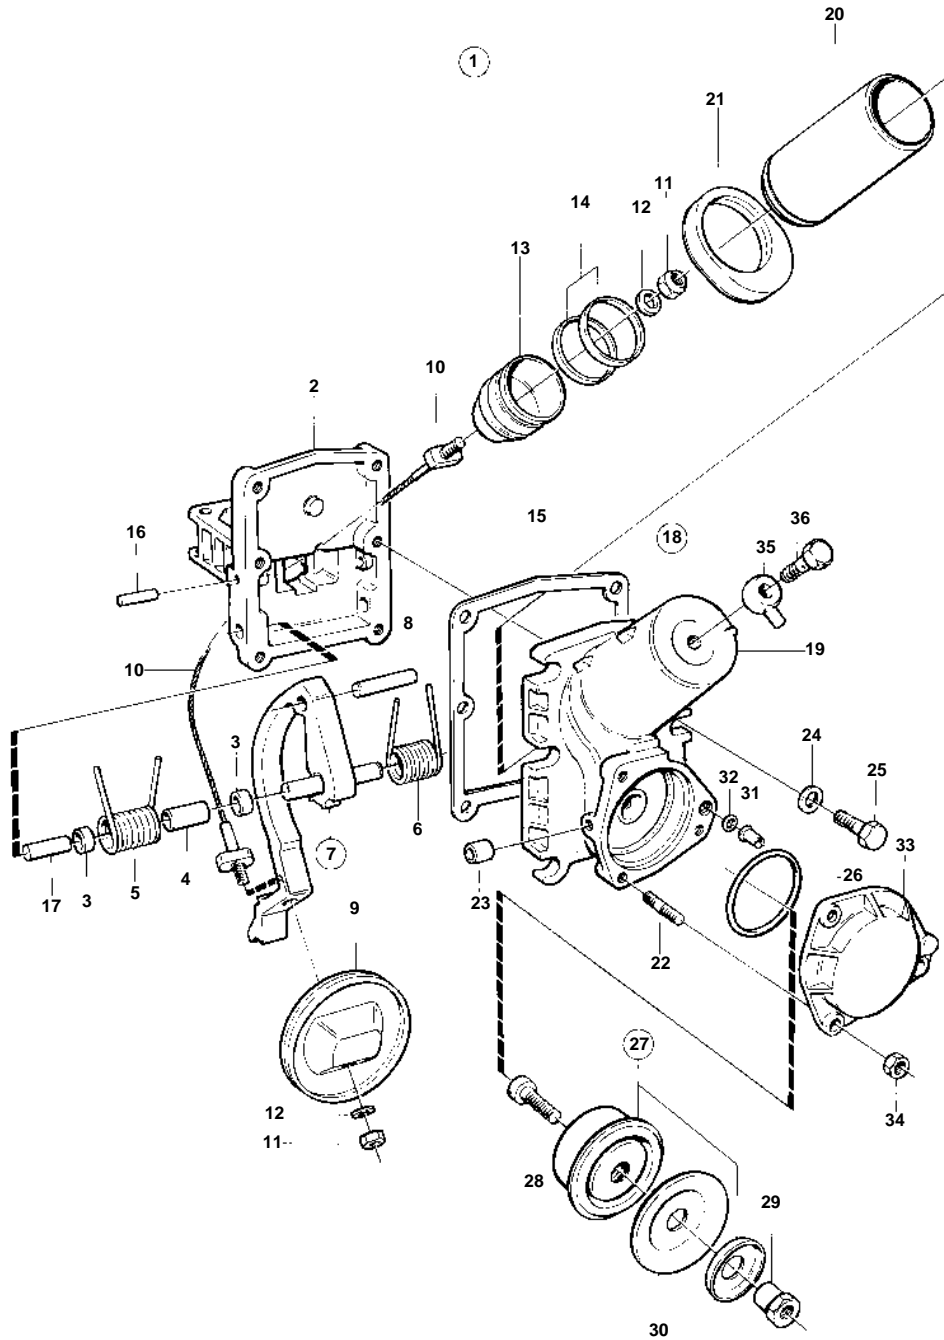

TAMD71B

9466

TAMD71B

REF	PART NO.	QTY	DESCRIPTION	NOTES
1	471700	1	Valve	REPLACED BY 863585
2		1	• Shutter housing	
3		1	• Guide	
4		2	• Bushing	
5		1	• Spring	REPLACED BY 863586
	863586	1	• Spring	LEFT
6		1	• Spring	REPLACED BY 863587
	863587	1	• Spring	RIGHT
7	863776	1	• Arm	
8	951979	1	• • Spring pin	
9	471676	1	• Shutter	
10	477312	1	• Cable	
11	946035	2	• Lock nut	
12	955892	2	• Washer	
13		1	• Piston	
14	471681	2	• Support ring	
15	471684	1	• Gasket	
16	950545	2	• Pin	
17	471668	2	• Pin	
18		1	• Housing	
19		1	• • Housing	
20		1	• • Cylinder liner	
21		1	• • Retainer	
22		3	• • Stud	
23		1	• • Tube	
24	955894	6	• Washer	
25	940142	6	• Screw	
26	925069	1	• O-ring	
27	471692	1	• Valve	
28	959187	1	• • Screw	
29	471698	1	• • Nut	
30	241775	1	• • Diaphragm	
31		1	• Nozzle	
32	949187	1	• O-ring	
33		1	• Cover	
34	955781	3	• Nut	
35	74039	1	Banjo nipple	
36	969299	1	Hollow screw	