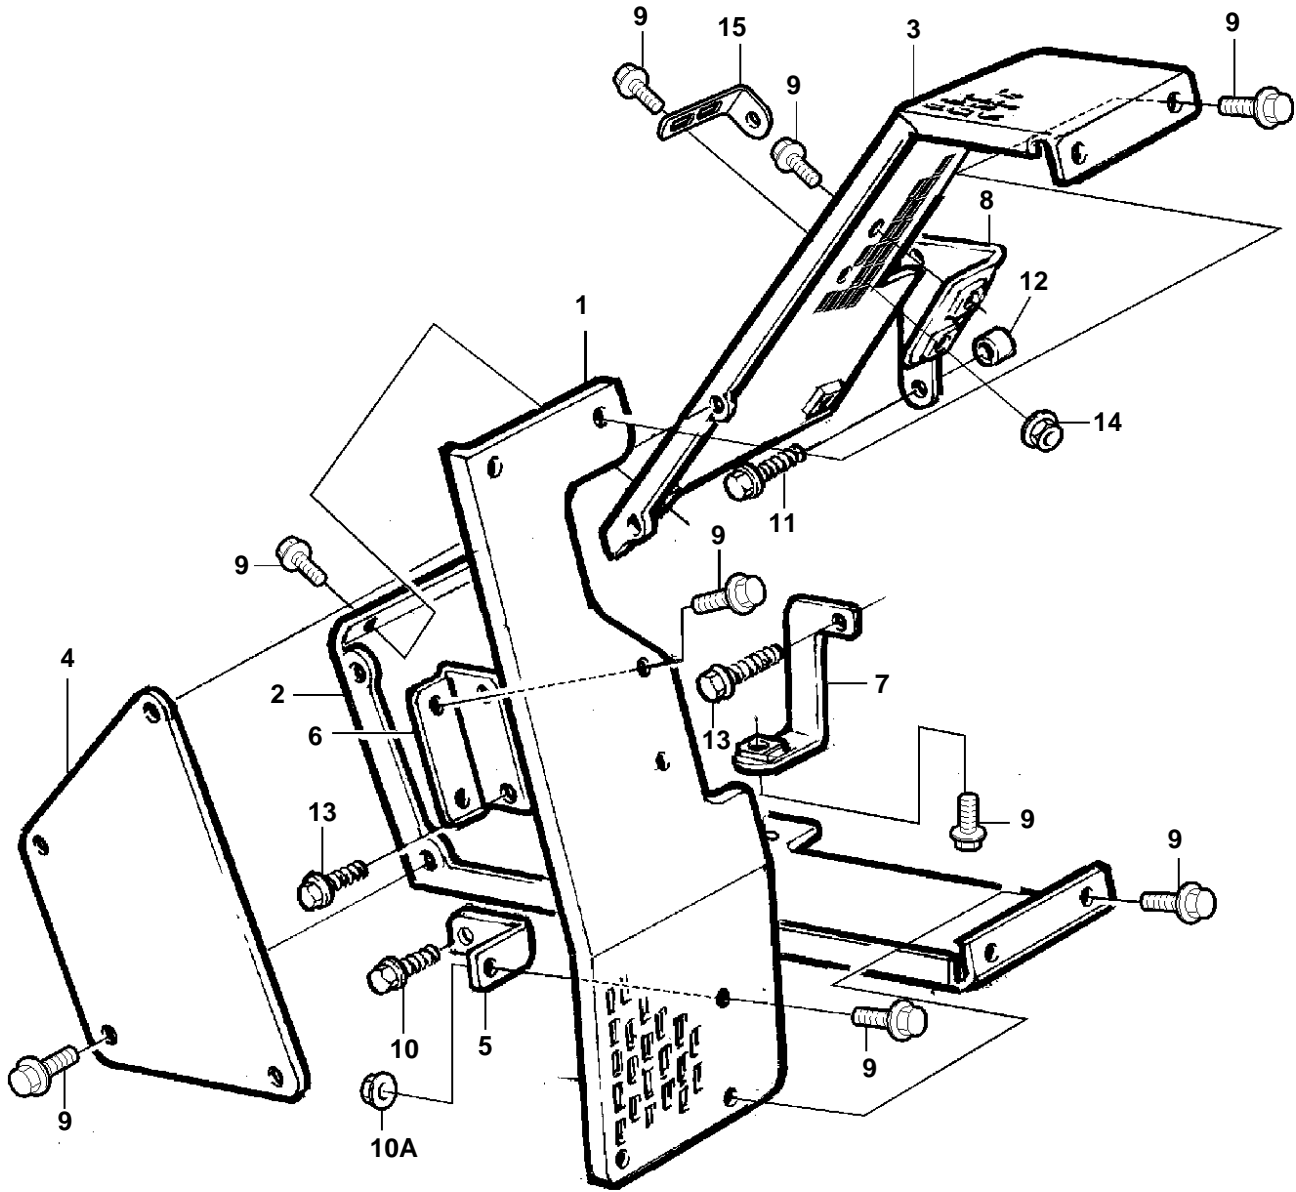

TAMD71B AUX

**TAMD71B AUX**

REF	PART NO.	QTY	DESCRIPTION	NOTES
1	3826375	1	Belt protector	
2	3825631	1	Belt protector	
3	3825632	1	Belt protector	
4	3825633	1	Protecting plate	
5	965556	1	Bracket	(3825634)
6	3825635	1	Bracket	
7	3825636	1	Bracket	
8	3827541	1	Bracket	
9	967949	16	Screw	(965175)
10	946440	1	Flange screw	M8x16mm
10A	945407	1	Flange nut	M6
11	965216	2	Screw	M8x55mm
12	843075	2	Sleeve	
13		3	Screwtiming gear cover	SEE GROUP 21
14	949278	1	Lock nut	
15	965558	1	Bracket	