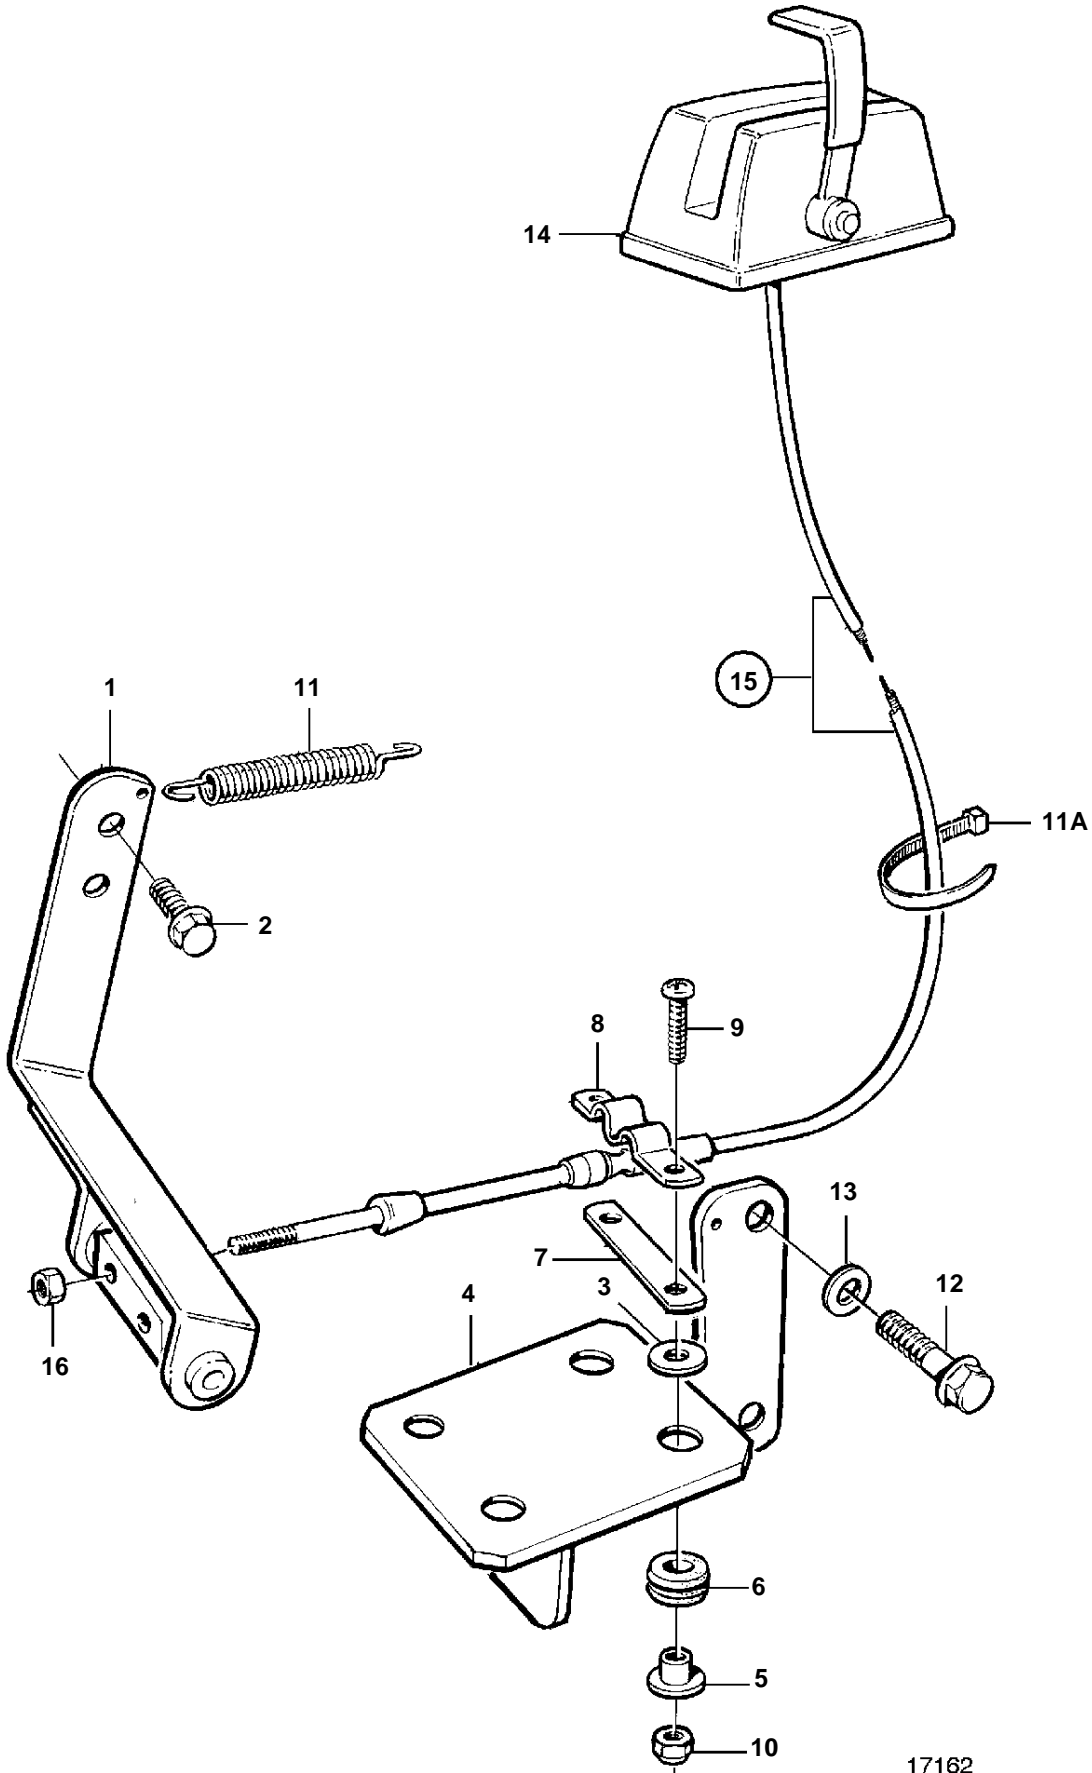

TAMD73WJ-A

17162

TAMD73WJ-A

REF	PART NO.	QTY	DESCRIPTION	SEE SEC.	NOTES
1	865023	1	Lever		
2	967949	2	Screw		
3	960138	2	Washer		
4	866652	1	Bracket		
5	824830	2	Spacer sleeve		
6	824834	2	Bushing		
7	850183	1	Spacer		
8	850182	1	Cable attachment		
9	956080	2	Screw		
10	963104	2	Nut		
11	1586922	1	Spring		
11A	948211	1	Strip clamp		
12		2	Screw		SEE GROUP 21
13		2	Washer		
14		X	Control	264	
15		X	Control cable	231	
16		X	• Nut		