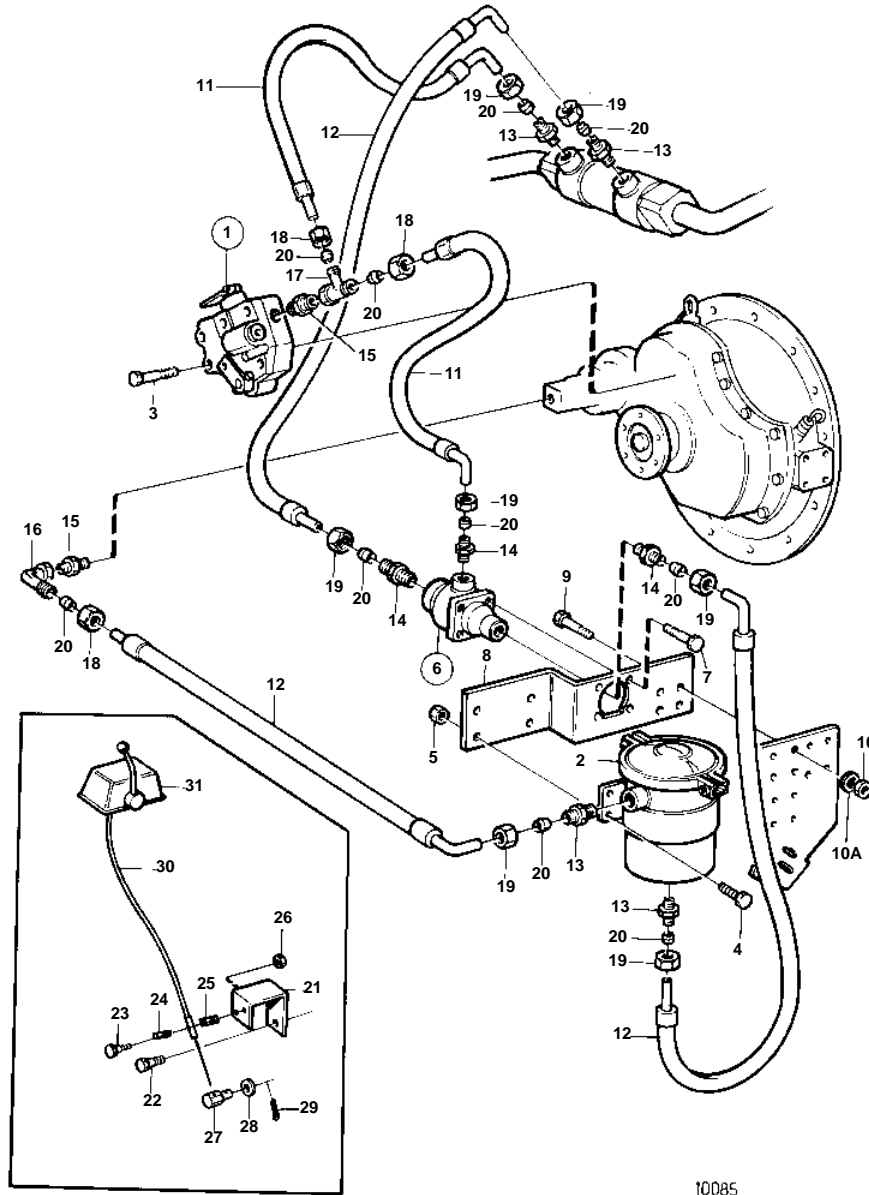

TAMD71B, TAMD73P-A, TAMD73WJ-A

10085

TAMD71B, TAMD73P-A, TAMD73WJ-A

REF	PART NO.	QTY	DESCRIPTION	NOTES
1		1	Slip valve	FOR MG5061,5061A
		1	Slip valve	FOR MG507-1,507A-1
2		1	· Oil filter	
3		6	· Screw	
4	946329	4	Flange screw	
5	971098	4	Flange lock nut	
6	863420	1	Thermostat valve	
7	940117	4	Screw	
8	863313	1	Bracket	
9	970900	4	Screw	
10	971072	4	Nut	
10A	940280	4	Spring washer	
11	837935	2	Hose	L=420mm (837355)
12	837935	3	Hose	L=460mm
13	968132	4	Nipple	
14	863418	3	Nipple	
15	941750	2	Nipple	
16	964016	1	Nipple	
17	945837	1	T-nipple	
18	956984	3	Nut	
19	941331	7	Nut	
20	1677898	10	Ferrule	(956970)
21		1	Bracket	
22	946472	1	Screw	
23	956079	2	Screw	
24	819067	1	Brace	For control cable 333, 33c.
	6853782	1	Clamp	For control cable 443, 43c.
25	819068	1	Washer	
26	963104	2	Nut	
27	853217	1	Cube	
28	940191	1	Washer	
29	17253	1	Cotter pin	
30		X	Control cable	SEE GROUP 27
31		X	Control	SEE GROUP 27