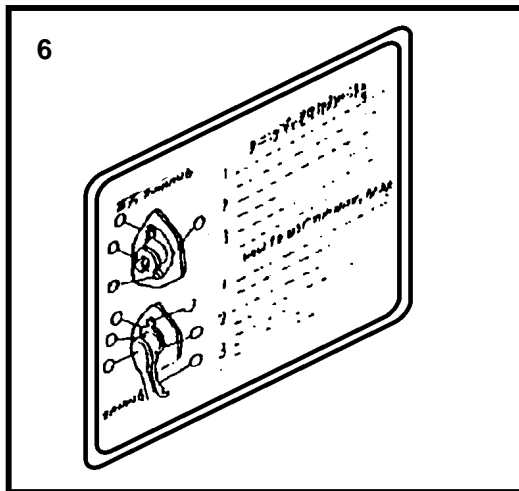

D65A-MT AUX, D65A-MS AUX

D65A-MT AUX, D65A-MS AUX

REF	PART NO.	QTY	DESCRIPTION
1	3833603	1	Gear
2	3831941	1	Flange
3	3835725	2	Screw
4	3832245	2	Spring washer
5	3832218	2	Washer
6	3838482	1	Sign