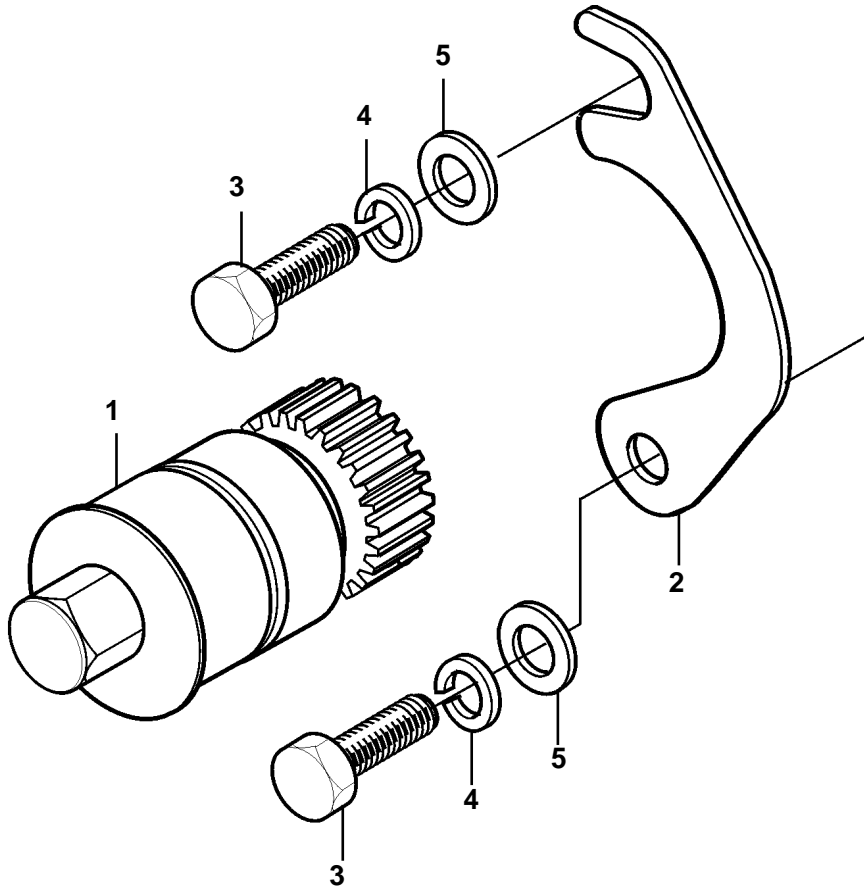

D65A-MT AUX, D65A-MS AUX

D65A-MT AUX, D65A-MS AUX

REF	PART NO.	QTY	DESCRIPTION
1	3833603	1	Gear
2	3831941	1	Flange
3	3835725	2	Screw
4	3832245	2	Spring washer
5	3832218	2	Washer
6	3838482	1	Sign