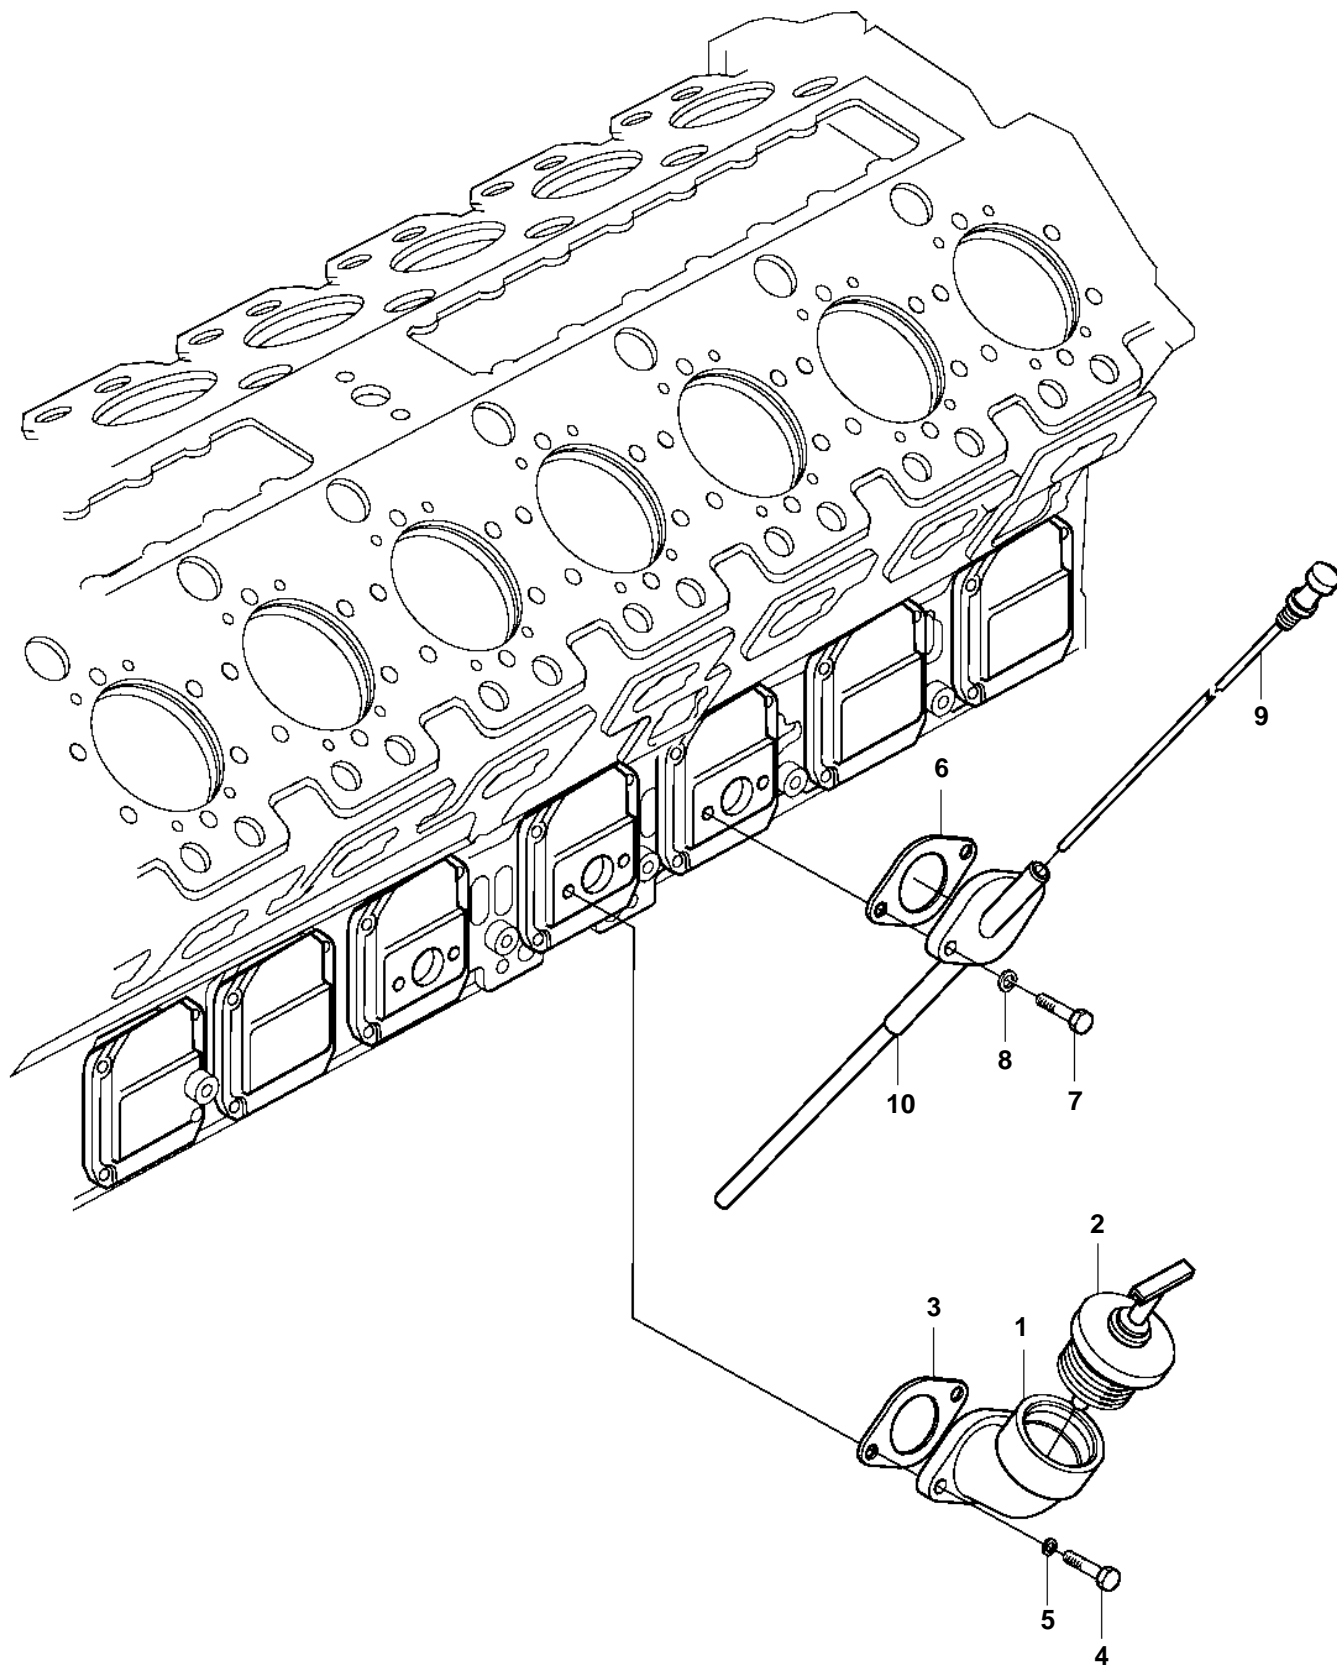

D65A-MT AUX, D65A-MS AUX

D65A-MT AUX, D65A-MS AUX

REF	PART NO.	QTY	DESCRIPTION	NOTES
1	3835046	1	Oil filler pipe	
2	3831676	1	Oil filler cap	
3	3835304	1	Gasket	
4	3832044	2	Screw	
5	3832233	2	Spring washer	
6	3835304	1	Gasket	
7	3832042	2	Screw	
8	3832245	2	Spring washer	
9	3833499	1	Dipstick	
10	3833608	1	Tube	SN-11336
	3838424	1	Tube	SN11337-