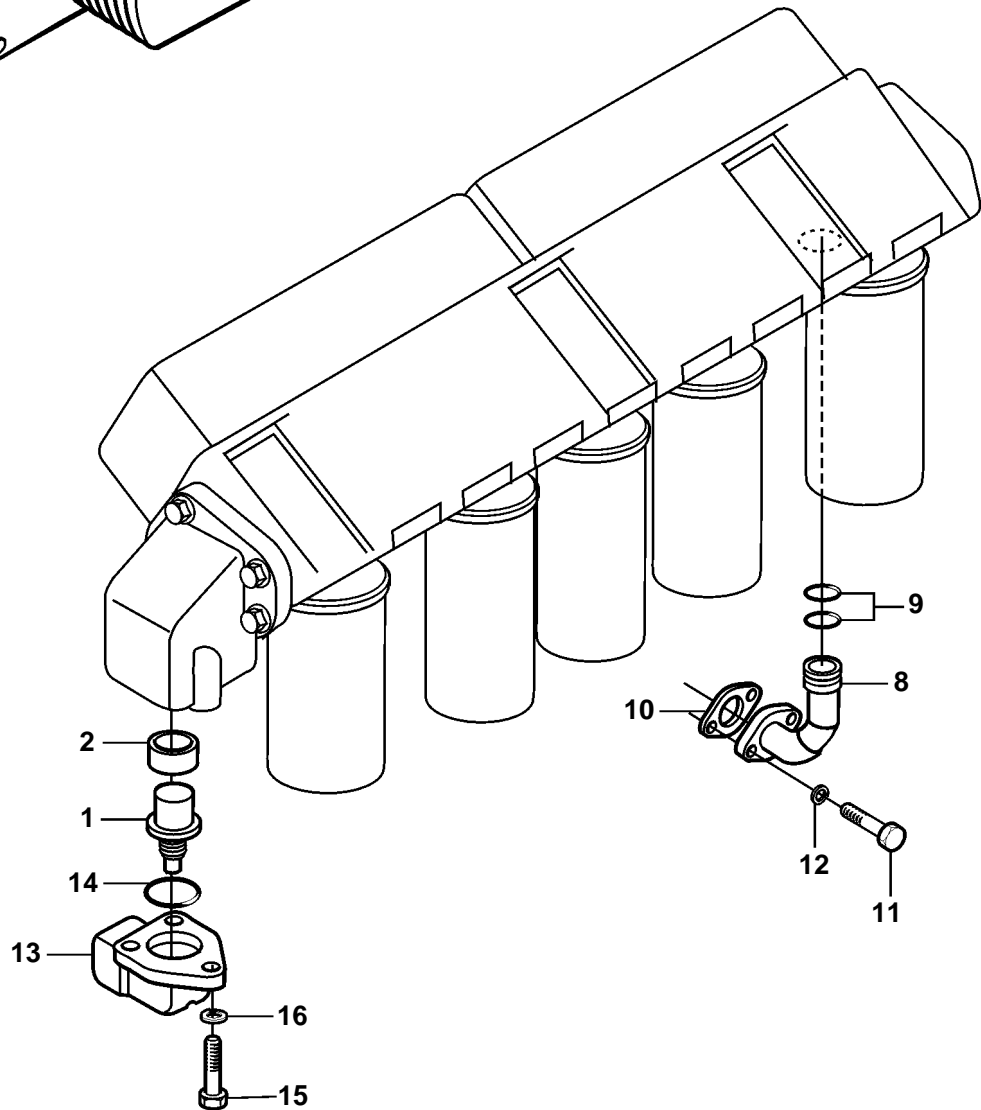

D65A-MT AUX, D65A-MS AUX

D65A-MT AUX, D65A-MS AUX

REF	PART NO.	QTY	DESCRIPTION
1	3834769	2	Thermostat
2	3834467	2	Seal
3	3833269	1	Connector
4	3831567	1	O-ring
5	3835504	1	O-ring
6	3832090	4	Screw
7	3832245	4	Spring washer
8	3834133	1	Oil pipe
9	3835495	2	O-ring
10	3835304	1	Gasket
11	3832042	2	Screw
12	3832233	2	Spring washer
13	3833267	1	Connector
14	3835444	1	O-ring
15	3832056	3	Screw
16	3832245	3	Spring washer