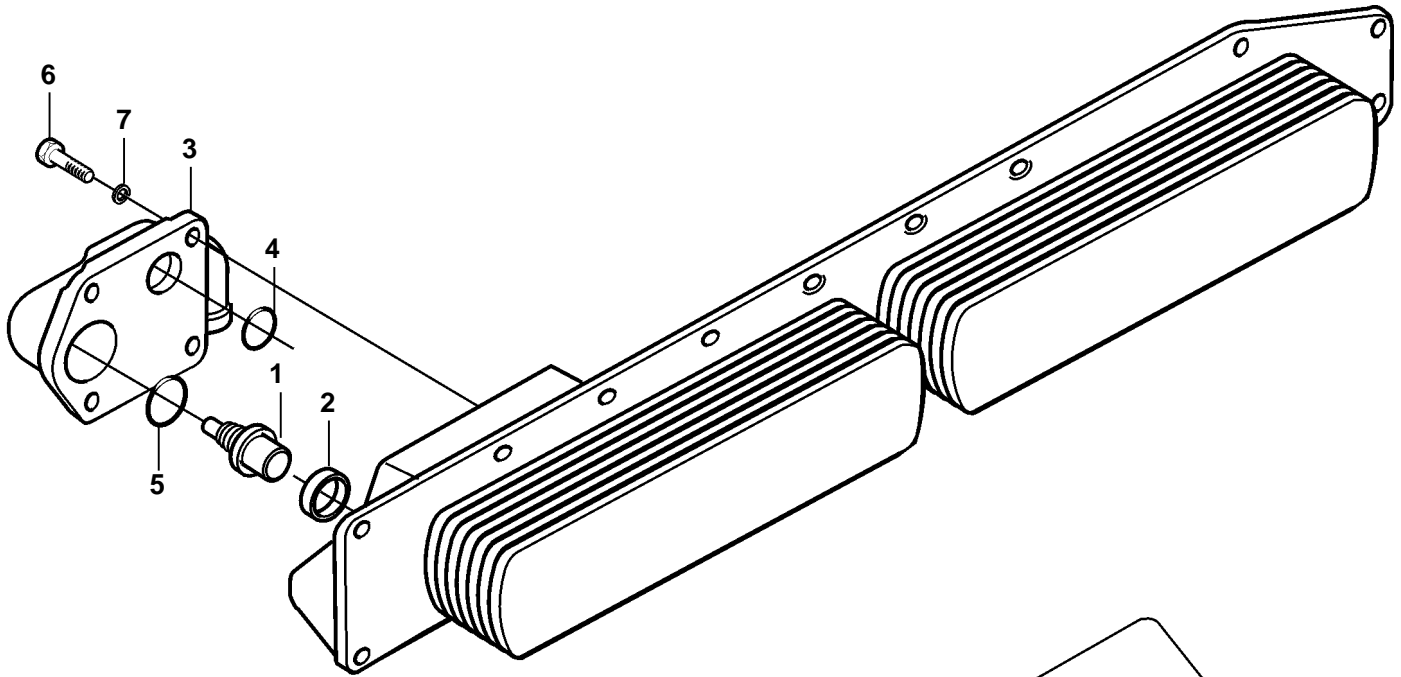

D65A-MT AUX, D65A-MS AUX

D65A-MT AUX, D65A-MS AUX

REF	PART NO.	QTY	DESCRIPTION
1	3834769	2	Thermostat
2	3834467	2	Seal
3	3833269	1	Connector
4	3831567	1	O-ring
5	3835504	1	O-ring
6	3832090	4	Screw
7	3832245	4	Spring washer
8	3834133	1	Oil pipe
9	3835495	2	O-ring
10	3835304	1	Gasket
11	3832042	2	Screw
12	3832233	2	Spring washer
13	3833267	1	Connector
14	3835444	1	O-ring
15	3832056	3	Screw
16	3832245	3	Spring washer