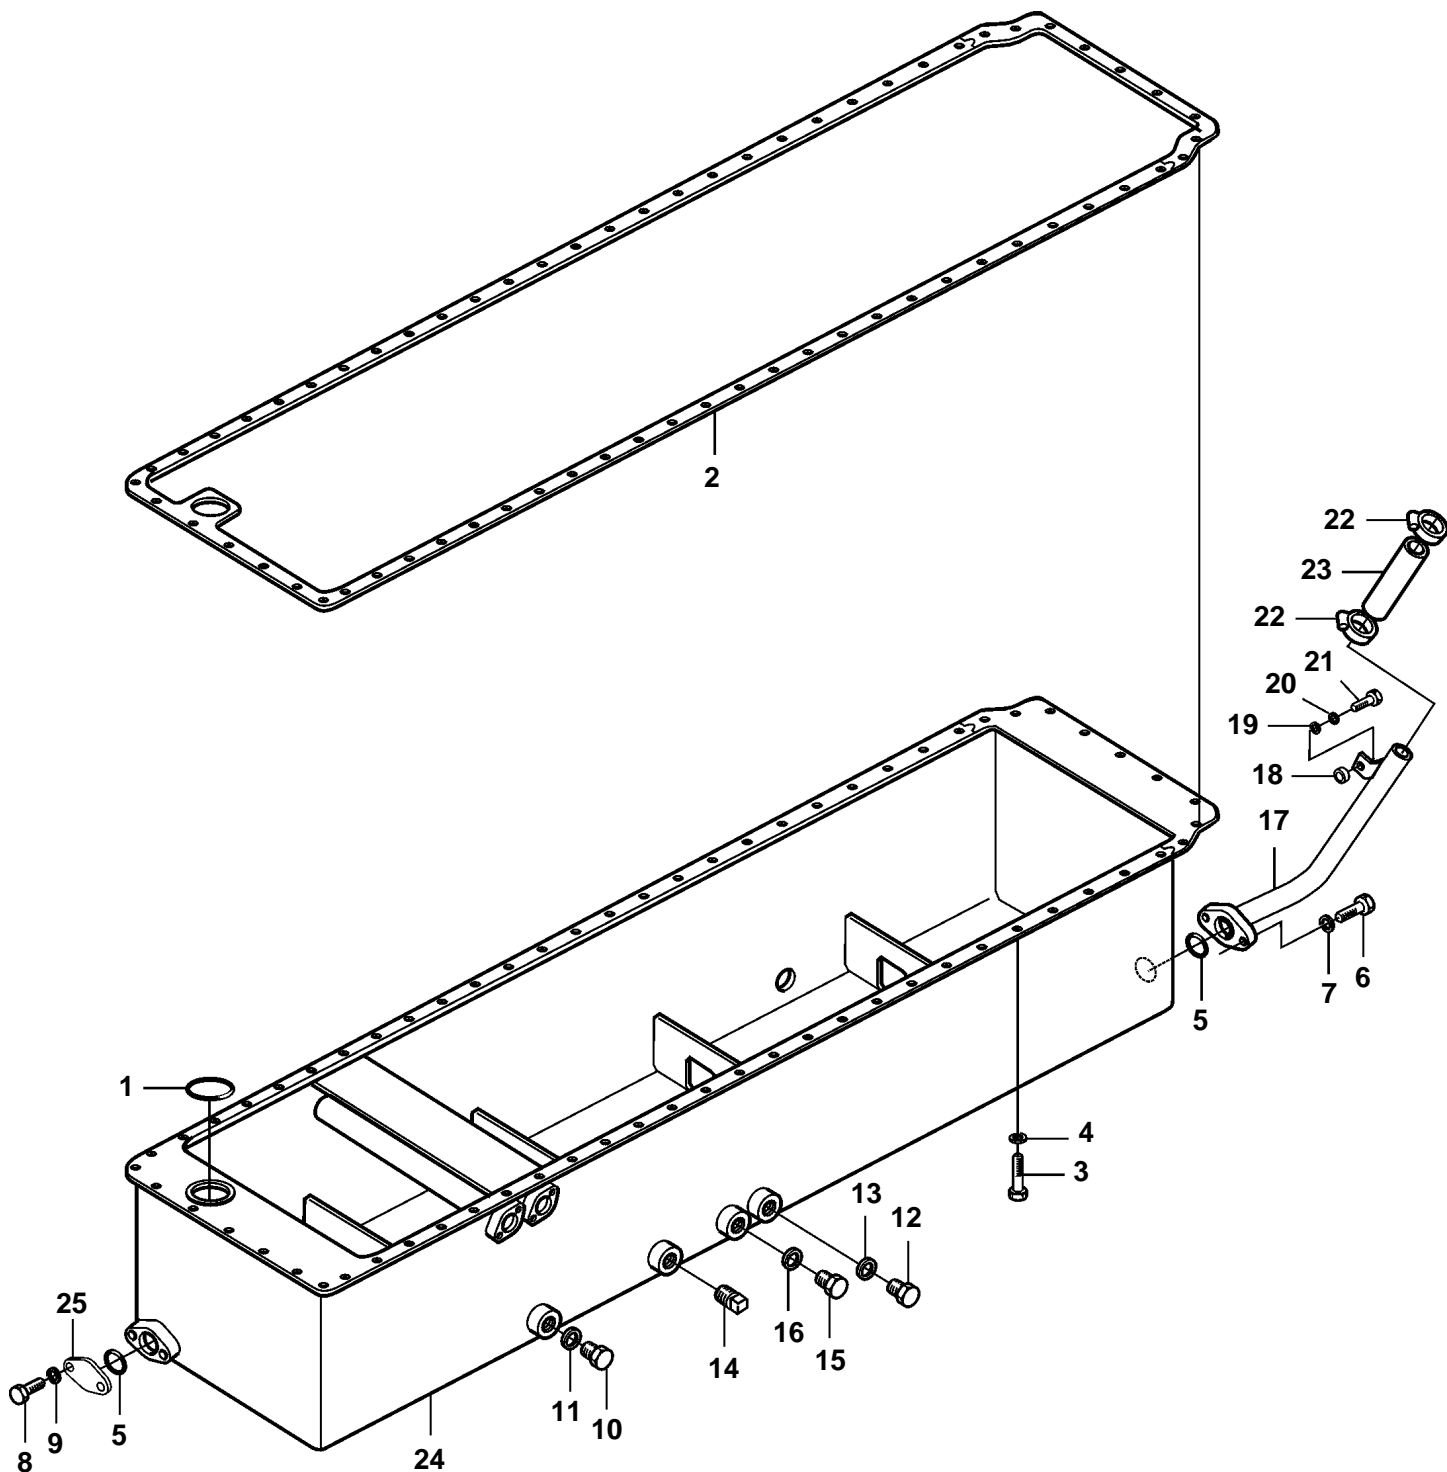

D65A-MT AUX, D65A-MS AUX

18885

D65A-MT AUX, D65A-MS AUX

REF	PART NO.	QTY	DESCRIPTION
1	3835444	1	O-ring
2	3836723	1	Gasket
3	3832063	66	Screw
4	3832245	66	Spring washer
5	3831574	2	O-ring
6	3832056	2	Screw
7	3832245	2	Spring washer
8	3832058	2	Screw
9	3832245	2	Spring washer
10	3832333	2	Plug
11	3831600	2	Sealing washer
12	3832330	1	Plug
13	3831596	1	Sealing washer
14	3832104	1	Plug
15	3832064	1	Plug
16	3831595	1	Sealing washer
17	3835445	1	Oil pipe
18	3835446	1	Collar
19	3831794	1	Washer
20	3832282	1	Spring washer
21	3835447	1	Screw
22	3835448	2	Hose clamp
23	3835449	1	Rubber hose
24	3837118	1	Oil pan
25	3831665	1	Cover