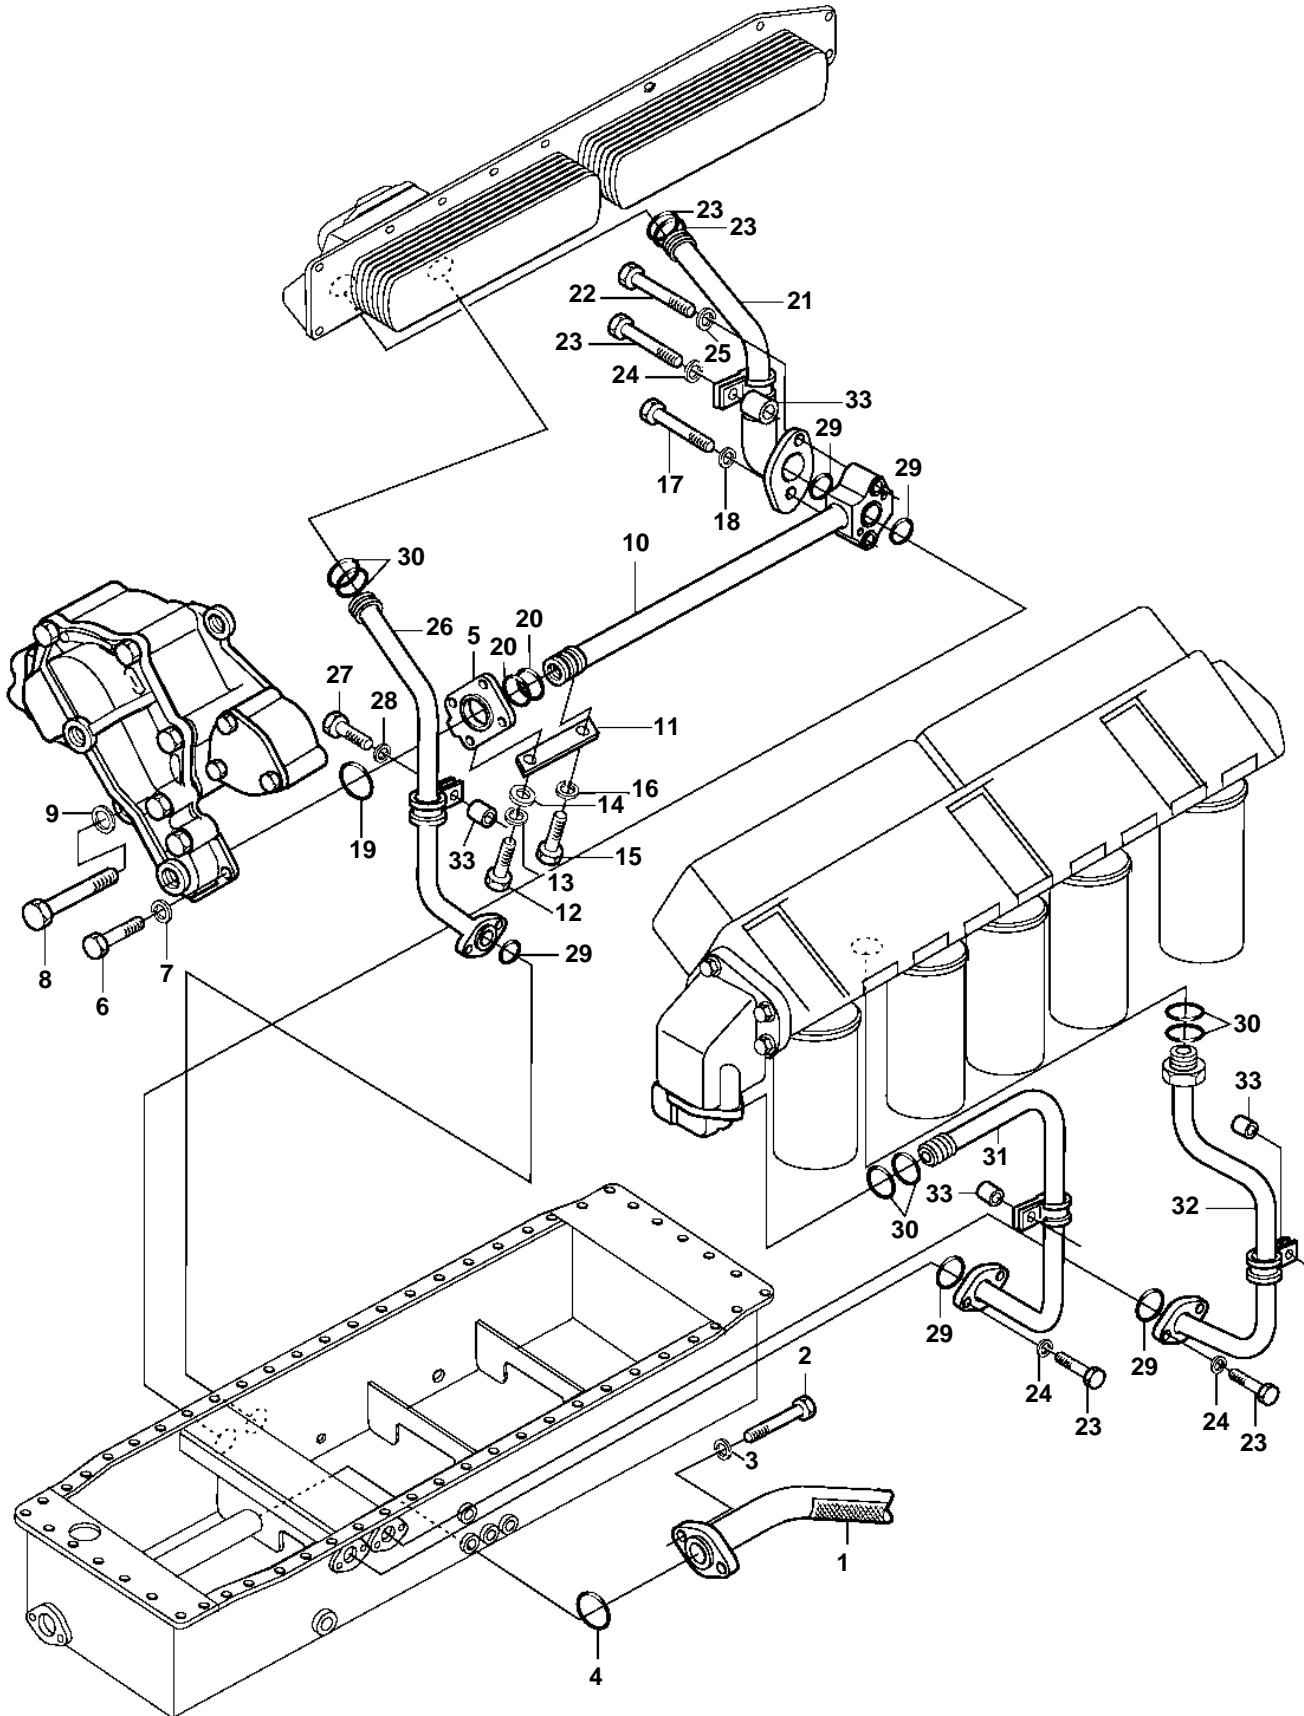

D65A-MT AUX, D65A-MS AUX

18518

D65A-MT AUX, D65A-MS AUX

REF	PART NO.	QTY	DESCRIPTION
1	3834737	1	Oil pump screen
2	3832056	2	Screw
3	3832245	2	Spring washer
4	3835444	1	O-ring
5	3833266	1	Connector
6	3832058	2	Screw
7	3832233	2	Spring washer
8	3832051	2	Screw
9	3832233	2	Spring washer
10	3834128	1	Oil pipe
11	3834677	1	Stay
12	3832042	1	Screw
13	3832225	1	Spring washer
14	3832214	1	Washer
15	3832042	1	Screw
16	3832233	1	Spring washer
17	3831551	2	Screw
18	3832245	2	Spring washer
19	3835444	1	O-ring
20	3831577	2	O-ring
21	3834132	1	Oil pipe
22	3831547	1	Screw
23	3832044	1	Screw
24	3832233	1	Spring washer
25	3832233	1	Spring washer
26	3834131	1	Oil pipe
27	3832044	6	Screw
28	3832233	6	Spring washer
29	3831572	5	O-ring
30	3835495	8	O-ring
31	3834129	1	Oil pipe
32	3834130	1	Oil pipe
33	3831631	4	Plate