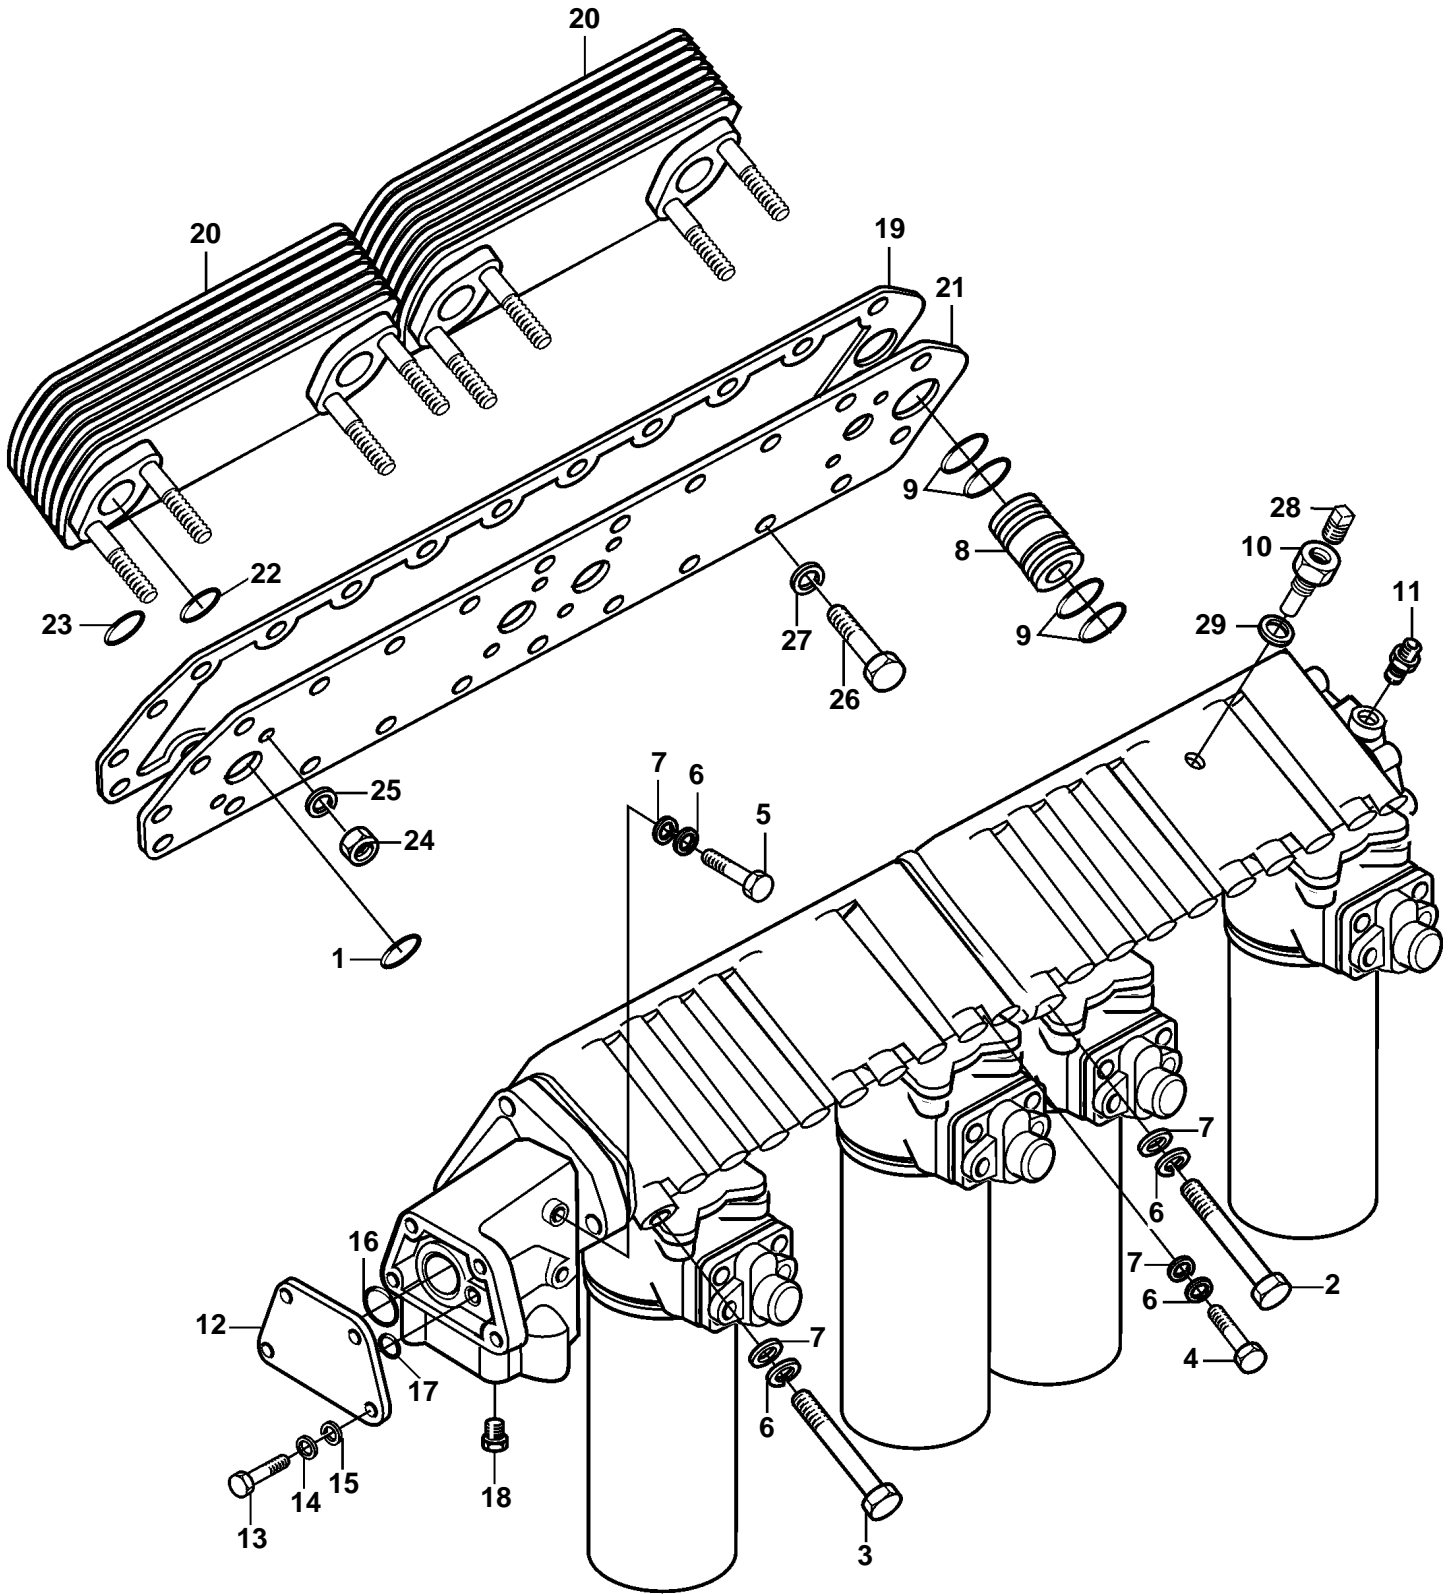

D65A-MS AUX

19427

D65A-MS AUX

REF	PART NO.	QTY	DESCRIPTION
1	3831932	4	O-ring
2	3832263	6	Screw
3	3832264	2	Screw
4	3832090	8	Screw
5	3831553	2	Screw
6	3832245	20	Spring washer
7	3832218	20	Washer
8	3833302	1	Clutch
9	3835495	4	O-ring
10		1	Connector
11	3832322	1	Connector
12	3835865	1	Cover
13	3832044	4	Screw
14	3832233	4	Spring washer
15	3832214	4	Washer
16	3835495	1	O-ring
17	3831958	1	O-ring
18	3836541	1	Plug
19	3833571	1	Gasket
20	3833470	2	Oil cooler
21	3834239	1	Plate
22	3831932	4	O-ring
23	3835110	8	O-ring
24	3831782	8	Lock nut
25	3832233	8	Spring washer
26	3832056	3	Screw
27	3832245	3	Spring washer
28	3836541	1	Plug
29	3831598	1	Sealing washer