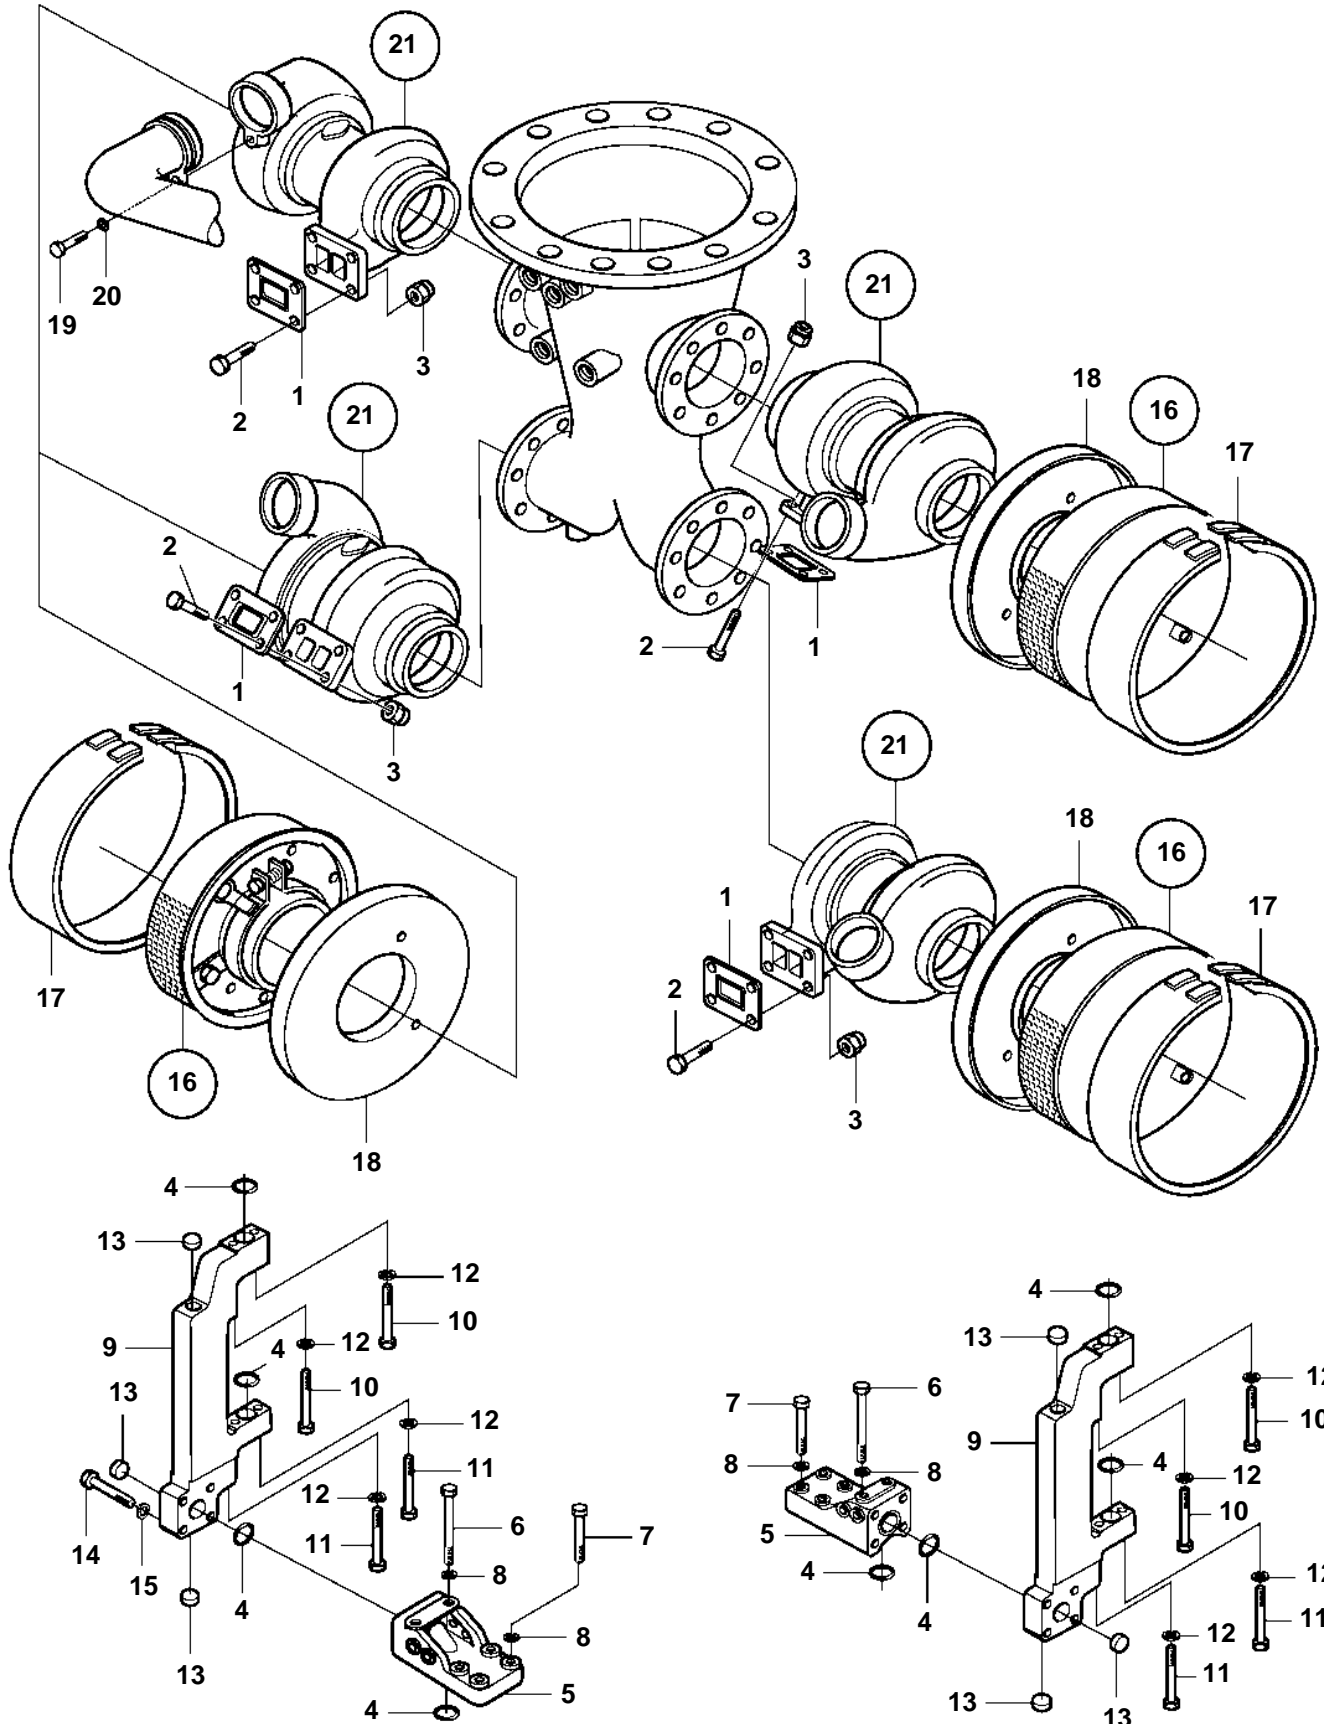

D65A-MS AUX

18900

**D65A-MS AUX**

REF	PART NO.	QTY	DESCRIPTION	SEE SEC.
1	3833572	4	Gasket	
2	3832230	16	Screw	
3	3831786	16	Lock nut	
4	3831932	8	O-ring	
5	3833071	2	Bracket	
6	3832089	4	Screw	
7	3832073	8	Screw	
8	3832245	12	Spring washer	
9	3833072	2	Bracket	
10	3580014	4	Screw	
11	3831589	4	Screw	
12	3832233	8	Spring washer	
13	3831535	2	Cap	
14	3835594	8	Screw	
15	3832282	8	Spring washer	
16	3832030	4	Air filter	
17	3834294	4	· Pre-cleaner	
18	3833402	4	Cover	
19	3836447	4	Screw	
20	3832233	4	Spring washer	
21		1	Turbo	
				6076
				6077