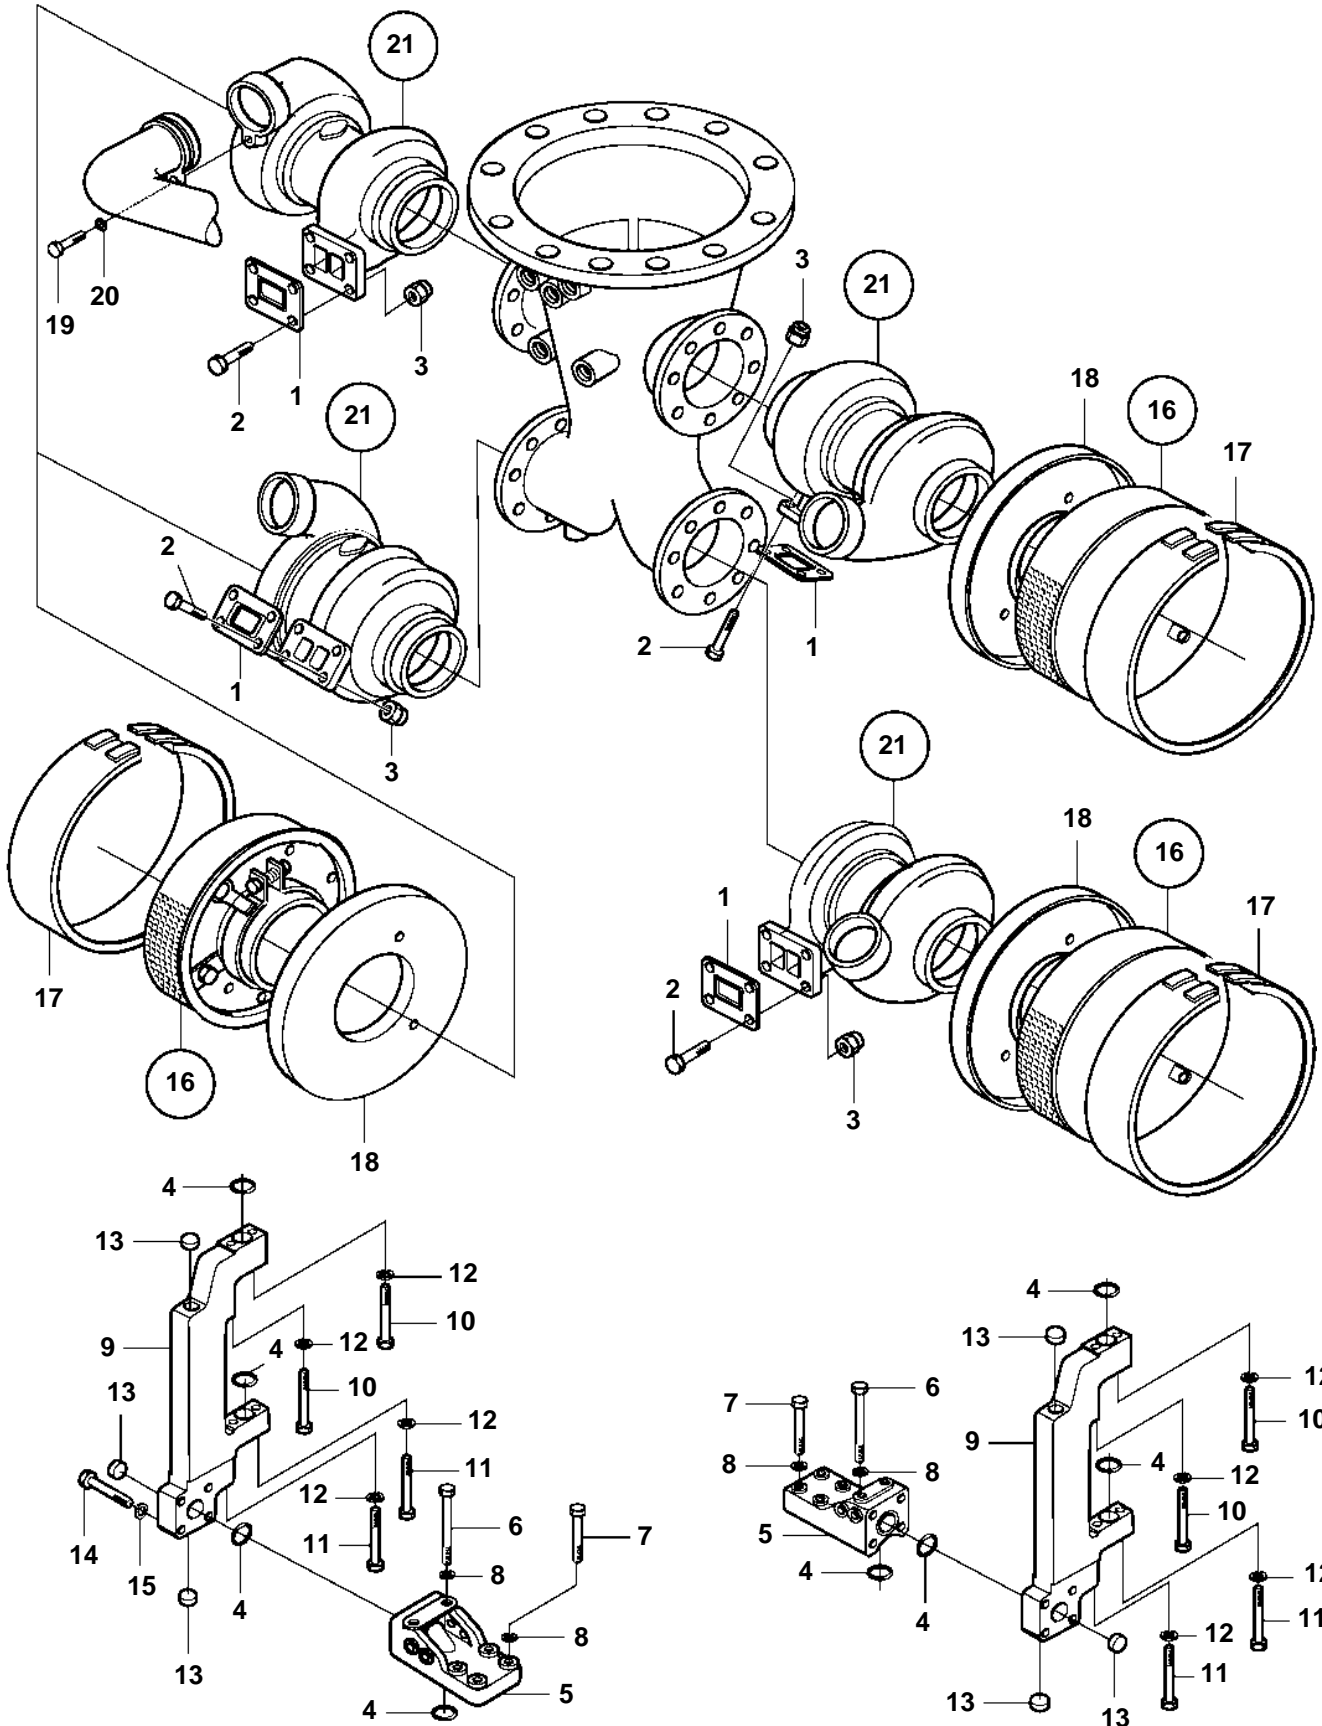

D65A-MT AUX

18900

**D65A-MT AUX**

REF	PART NO.	QTY	DESCRIPTION	SEE SEC.
1	3833572	4	Gasket	
2	3832230	16	Screw	
3	3831786	16	Lock nut	
4	3831932	8	O-ring	
5	3833071	2	Bracket	
6	3832089	4	Screw	
7	3832073	8	Screw	
8	3832245	12	Spring washer	
9	3833072	2	Bracket	
10	3580014	4	Screw	
11	3831589	4	Screw	
12	3832233	8	Spring washer	
13	3831535	2	Cap	
14	3835594	8	Screw	
15	3832282	8	Spring washer	
16	3832030	4	Air filter	
17	3834294	4	· Pre-cleaner	
18	3833402	4	Cover	
19	3836447	4	Screw	
20	3832233	4	Spring washer	
21		1	Turbo	
				5429