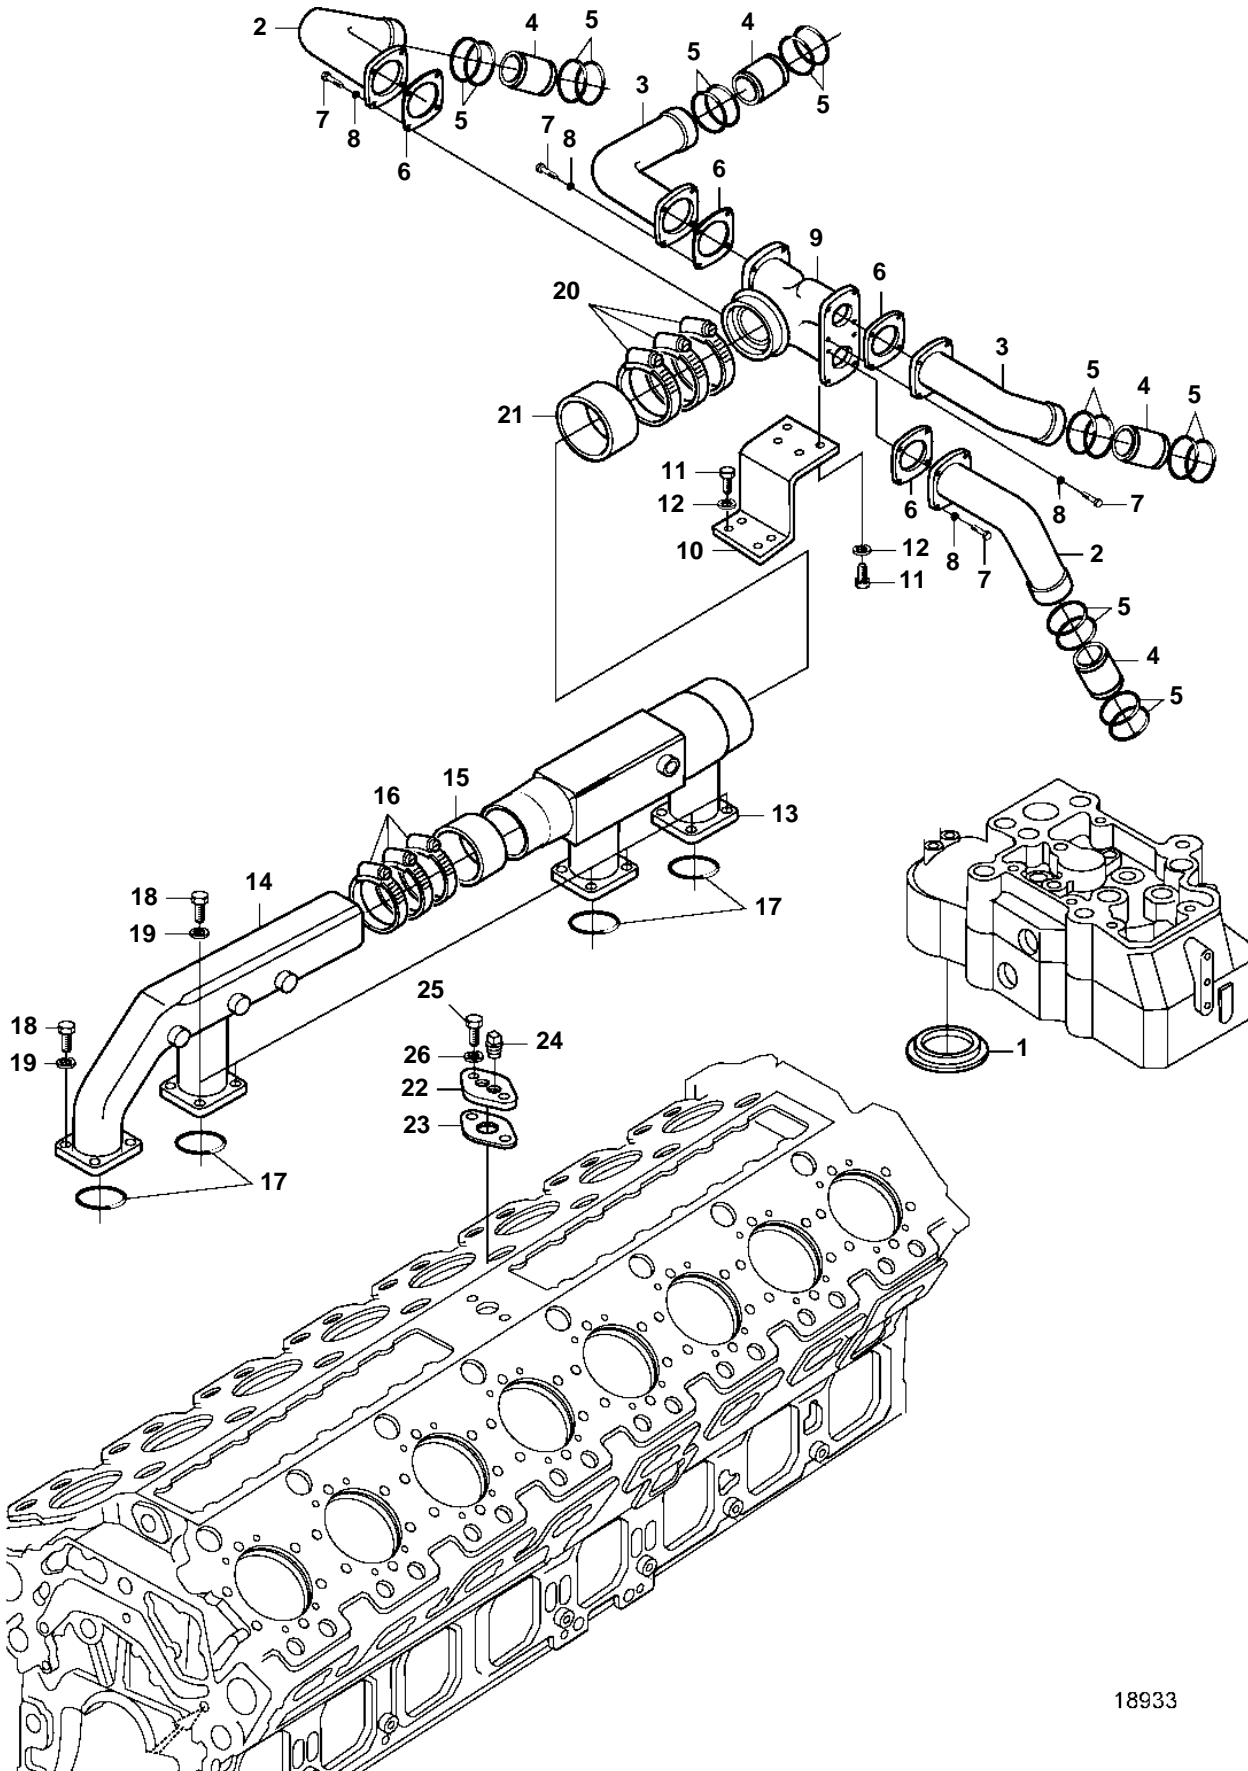

D65A-MT AUX, D65A-MS AUX

18933

D65A-MT AUX, D65A-MS AUX

REF	PART NO.	QTY	DESCRIPTION
1	3831814	16	Gasket
2	3836725	2	Inlet pipe, turbo
3	3836726	2	Inlet pipe, turbo
4	3833258	4	Connector
5	3831677	16	O-ring
6	3835482	4	Gasket
7	3836448	16	Screw
8	3832233	16	Spring washer
9	3833438	1	Inlet pipe
10	3834698	1	Stay
11	3832042	8	Screw
12	3832233	8	Spring washer
13	3807204	1	Inlet pipe, intercooler
14	3807203	1	Inlet pipe, intercooler
15	3807205	1	Connector
16	3807206	3	O-ring
17	3831936	4	O-ring
18	3832045	16	Screw
19	3832233	16	Spring washer
20	3833631	1	Rubber hose
21	3836721	3	Clamp
22	3833336	1	Cover, cylinder block
23	3835059	1	Gasket
24	3836541	2	Plug
25	3832056	2	Screw
26	3832233	2	Spring washer