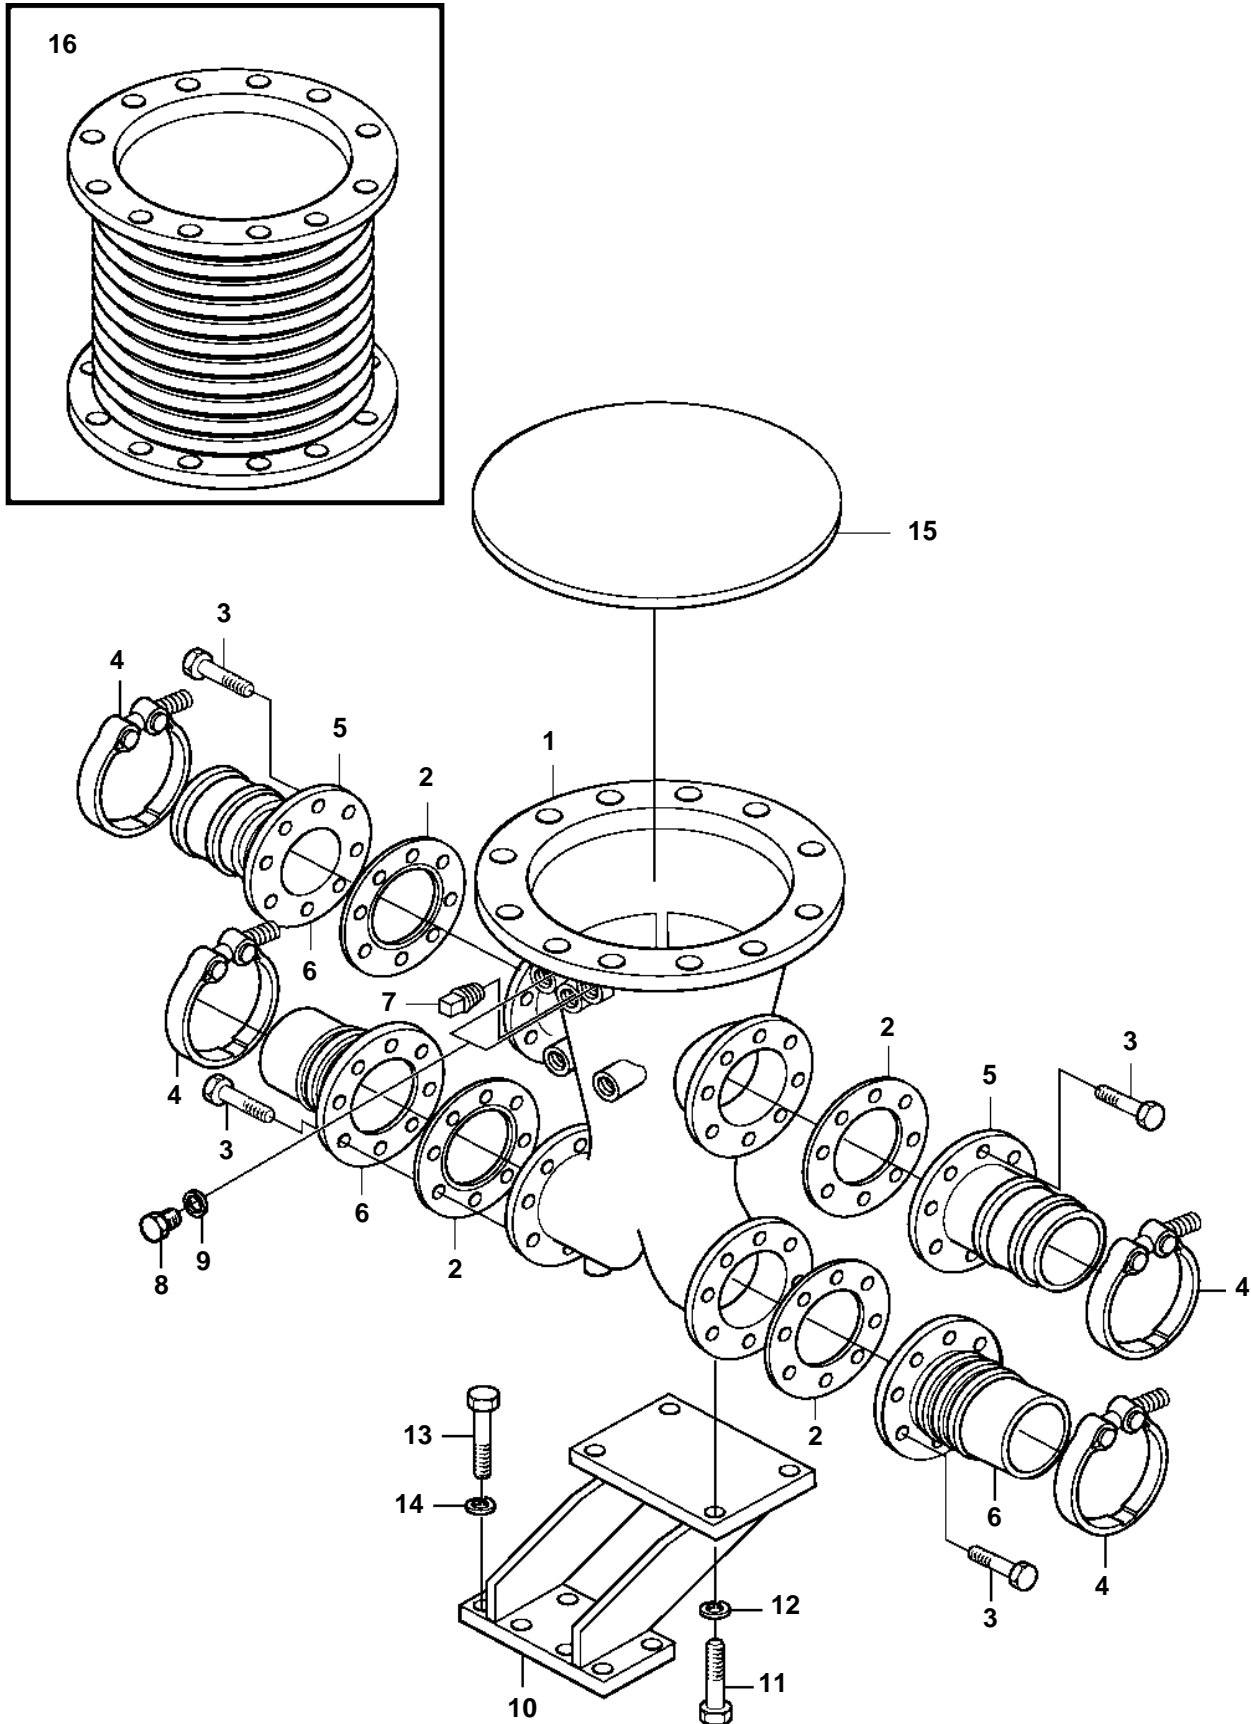

D65A-MT AUX, D65A-MS AUX

D65A-MT AUX, D65A-MS AUX

REF	PART NO.	QTY	DESCRIPTION
1	3836727	1	Exhaust pipe
2	3833569	4	Gasket
3	3832249	32	Screw
4	3834904	4	Clamp, turbo
5	3833687	2	Compensator
6	3833682	2	Compensator
7	3832336	2	Plug
8	3837645	1	Plug
9	3837646	2	Gasket
10	3833030	1	Bracket
11	3838190	4	Screw
12	3832245	4	Spring washer
13	3832058	8	Screw
14	3832245	8	Spring washer
15	3833381	1	Cover
16	3831415	1	Exhaust hose