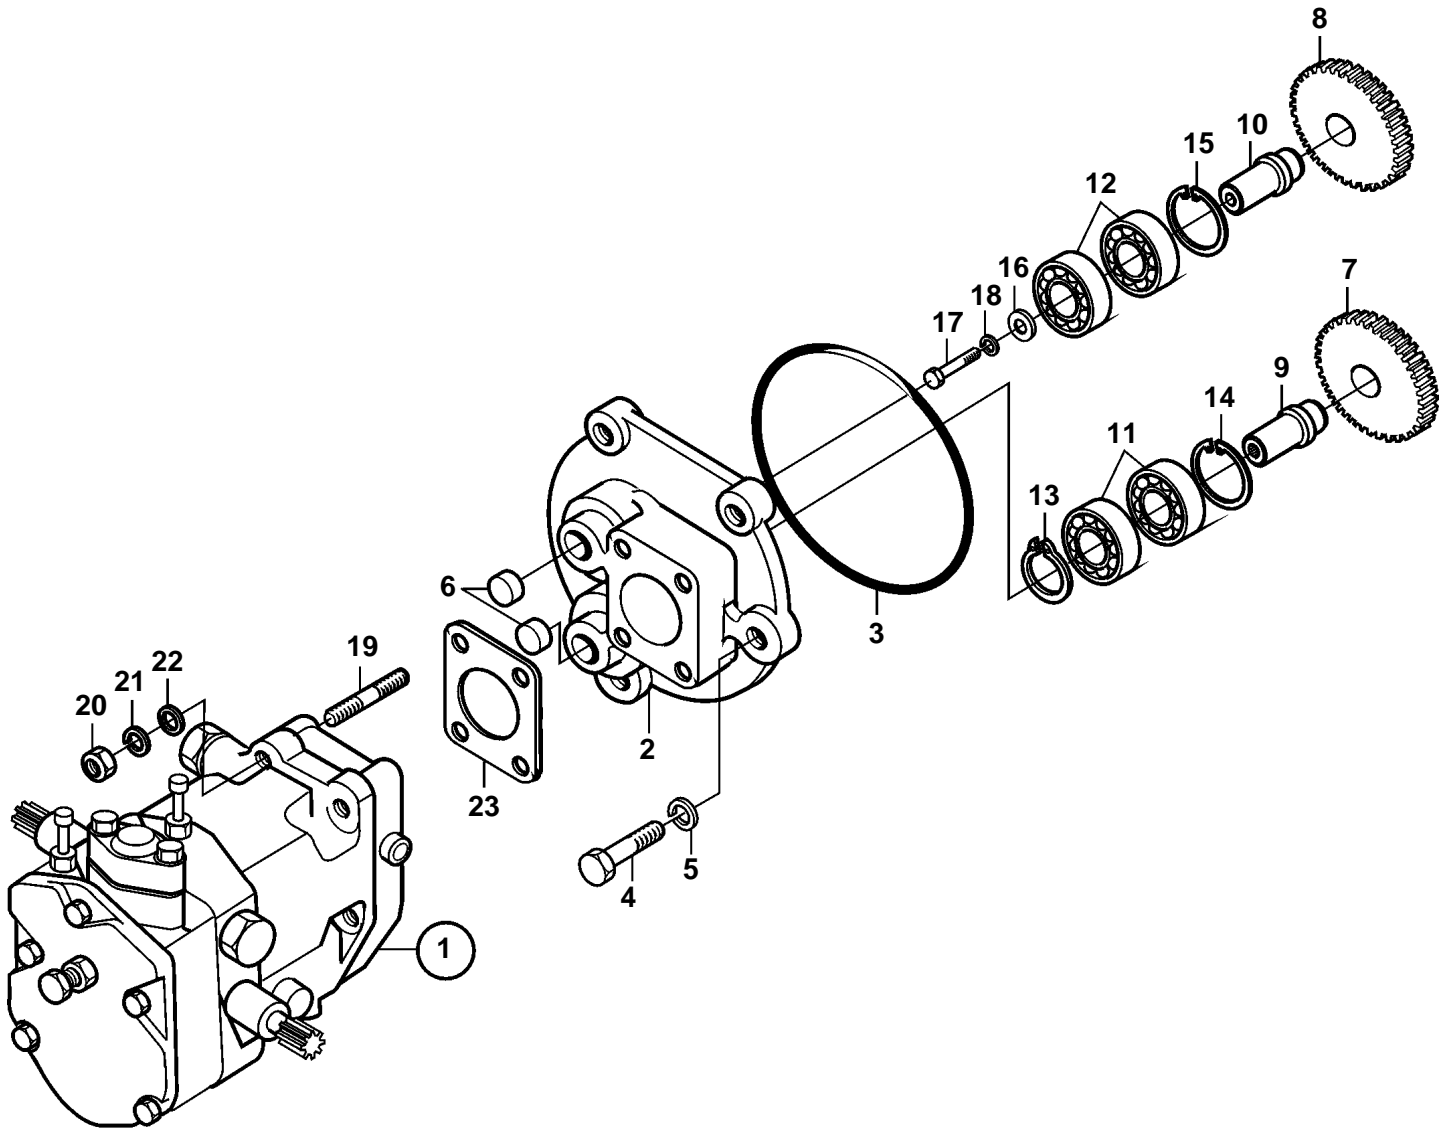

D65A-MT AUX, D65A-MS AUX

18569

D65A-MT AUX, D65A-MS AUX

| REF | PART NO. | QTY | DESCRIPTION | SEE SEC. |
|-----|----------|-----|---------------|----------|
| 1 | 3833606 | 1 | Regulator | |
| | | | | 6088 |
| 2 | 3833150 | 1 | Housing | |
| 3 | 3831580 | 1 | O-ring | |
| 4 | 3832063 | 4 | Screw | |
| 5 | 3832245 | 4 | Spring washer | |
| 6 | 3831533 | 2 | Cap | |
| 7 | 3831933 | 1 | Drive gear | |
| 8 | 3831934 | 1 | Idler gear | |
| 9 | 3831926 | 1 | Axle shaft | |
| 10 | 3831928 | 1 | Shaft | |
| 11 | 3832345 | 2 | Bearing | |
| 12 | 3832344 | 2 | Bearing | |
| 13 | 3832294 | 1 | Snap ring | |
| 14 | 3832299 | 1 | Snap ring | |
| 15 | 3832298 | 1 | Snap ring | |
| 16 | 3832035 | 1 | Washer | |
| 17 | 3835722 | 1 | Screw | |
| 18 | 3832225 | 1 | Spring washer | |
| 19 | 3832110 | 4 | Stud | |
| 20 | 3831756 | 4 | Nut | |
| 21 | 3832225 | 4 | Spring washer | |
| 22 | 3831791 | 4 | Washer | |
| 23 | 3831703 | 1 | Gasket | |