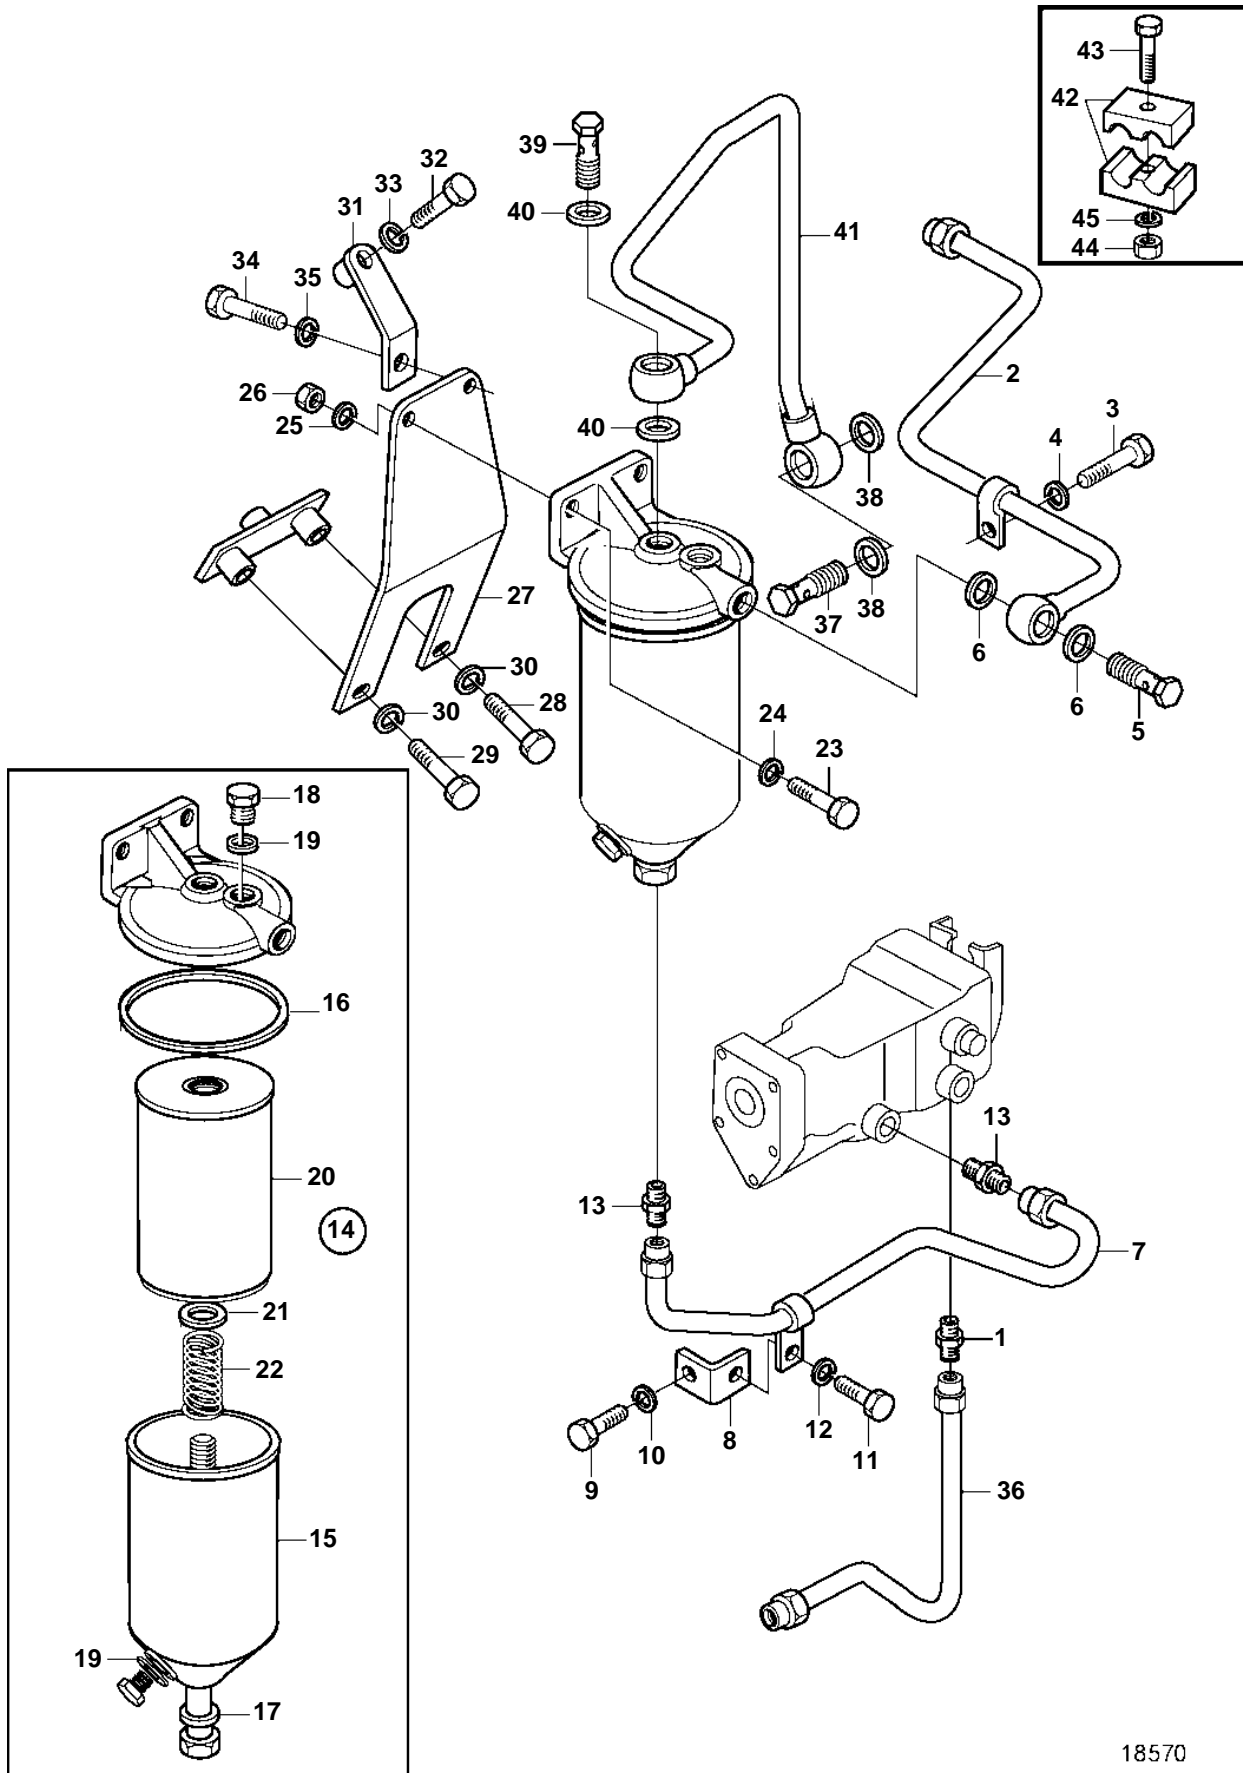

D65A-MT AUX, D65A-MS AUX

18570

D65A-MT AUX, D65A-MS AUX

REF	PART NO.	QTY	DESCRIPTION
1	3832324	1	Connector
2	3834134	1	Oil pipe
3	3832041	1	Screw
4	3832233	1	Spring washer
5	3831930	1	Hollow screw
6	3831591	2	Sealing washer
7	3834135	1	Oil pipe
8	3834719	1	Stay
9	3832058	1	Screw
10	3832245	1	Spring washer
11	3832041	1	Screw
12	3832233	1	Spring washer
13	3832320	2	Connector
14	3835229	1	Oil filter kit
15	3836543	1	· Housing
16	3833939	1	· Gasket
17	3833937	1	· Gasket
18	3834278	1	· Plug
19	3833936	2	· Gasket
20	3831491	1	· Oil filter
21	3834489	1	· Seat
22	3834664	1	· Spring
23	3832045	2	Screw
24	3832214	2	Washer
25	3832233	2	Spring washer
26	3832196	2	Lock nut
27	3833008	1	Bracket
28	3831552	1	Screw
29	3832082	1	Screw
30	3832245	2	Spring washer
31	3834720	1	Stay
32	3831550	1	Screw
33	3832233	1	Spring washer
34	3832041	1	Screw
35	3832233	1	Spring washer
36	3835859	1	Drain pipe
37	3832297	1	Hollow screw
38	3831586	2	Sealing washer
39	3832311	1	Hollow screw
40	3831591	2	Sealing washer
41	3835860	1	Oil pipe
42	3833183	4	Clamp
43	3831542	2	Screw
44	3832190	2	Lock nut
45	3832223	2	Spring washer