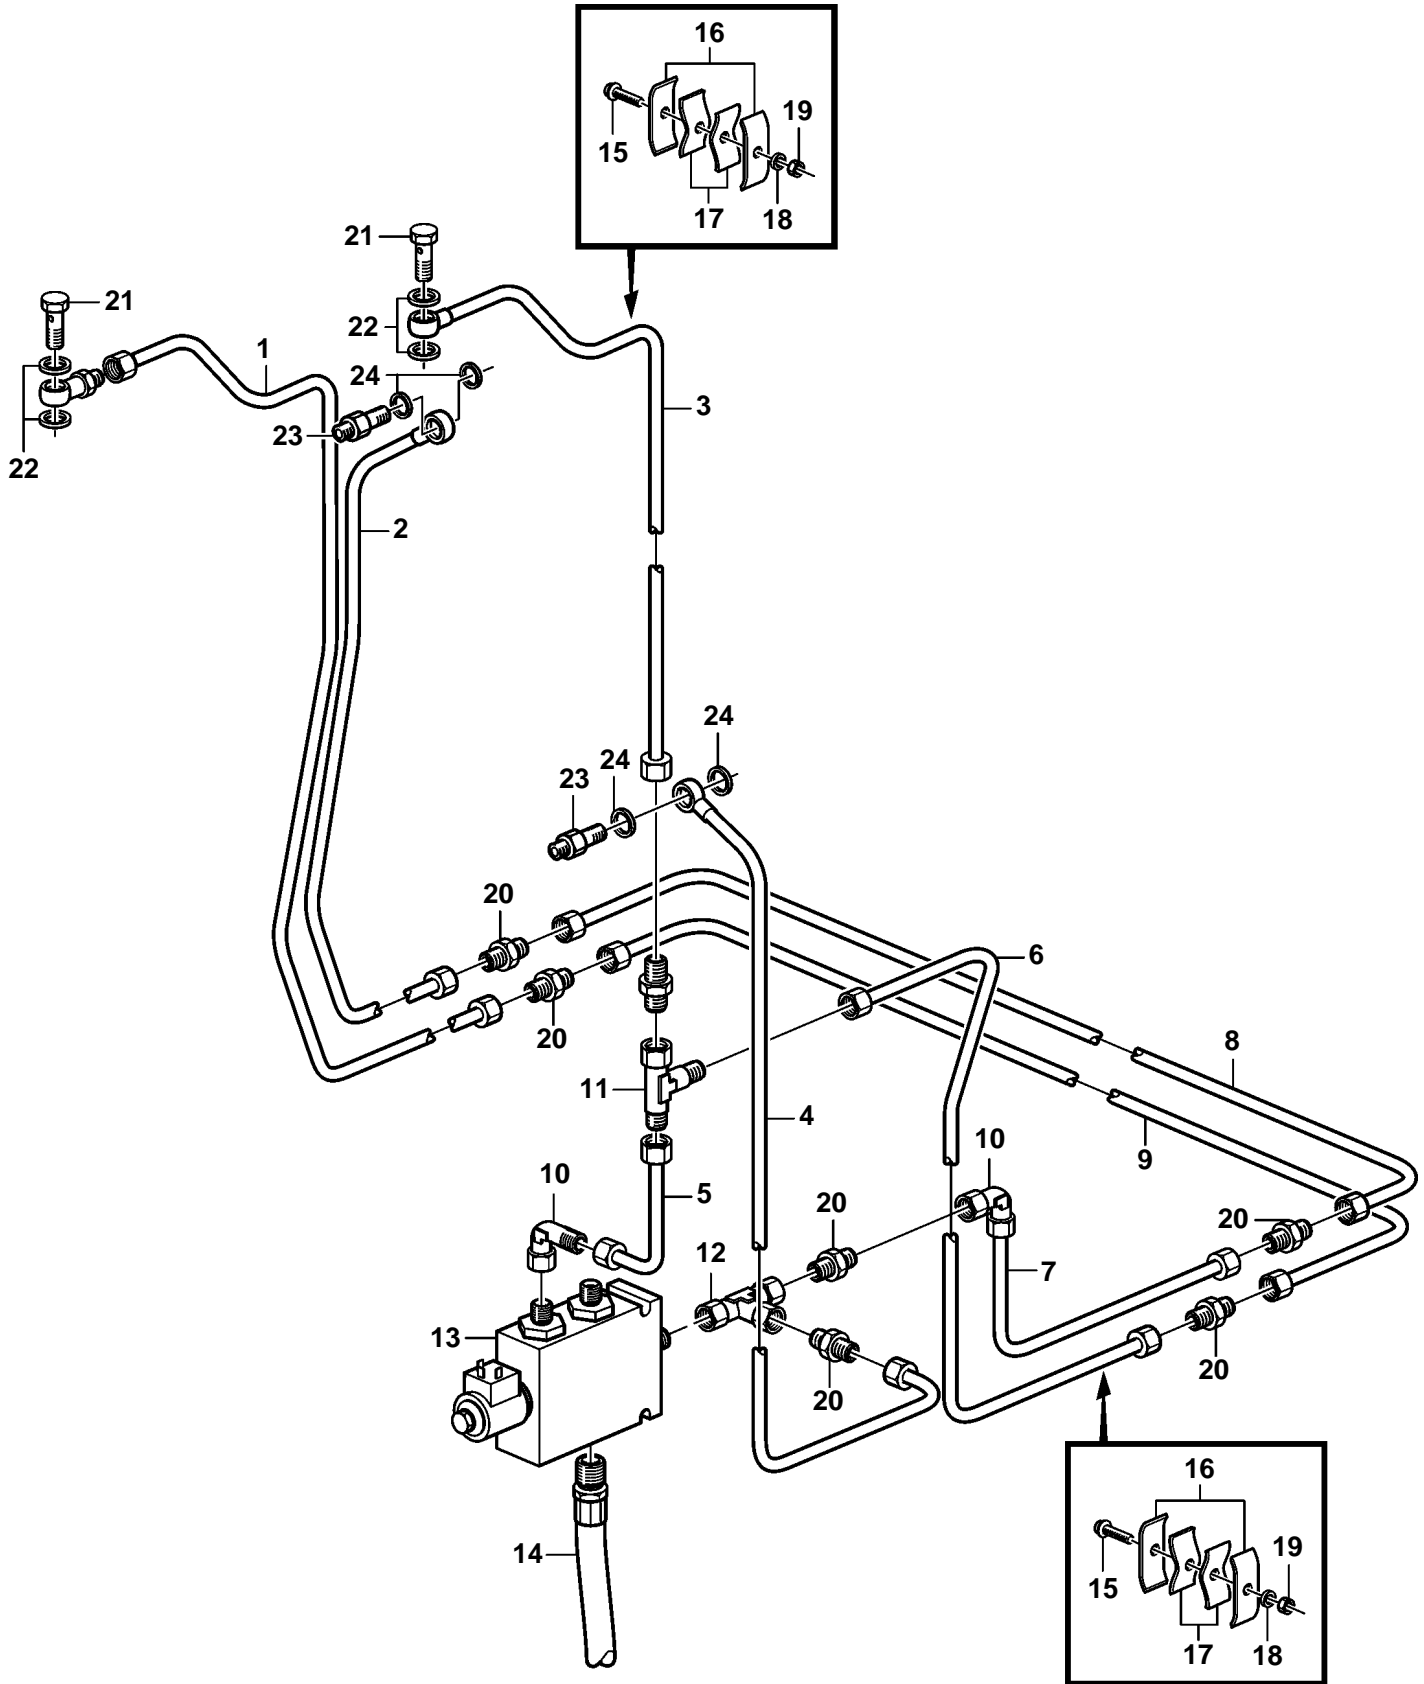

D65A-MT AUX, D65A-MS AUX

D65A-MT AUX, D65A-MS AUX

REF	PART NO.	QTY	DESCRIPTION	
1	3808449	1	Fuel line	NS
2	3837613	1	Fuel line	NS
3	3837610	1	Fuel line	NS
4	3837612	1	Fuel line	NS
5	3837592	1	Fuel line	NS
6	3808441	1	Fuel line	NS
7	3808442	1	Fuel line	NS
8	3808443	1	Fuel line	NS
9	3808440	1	Fuel line	NS
10		2		
11		1		
12		1		
13	3835754	1	Shut-off valve	
14		1		
15	3832047	2	Screw	
16	3831700	4	Clamp	
17	3831701	4	Seat	
18	3832233	2	Spring washer	
19	3832196	2	Lock nut	
20		7		
21	3832311	2	Hollow screw	
22	3831591	4	Sealing washer	
23	3837381	2	Valve	
24	3831591	4	Sealing washer	