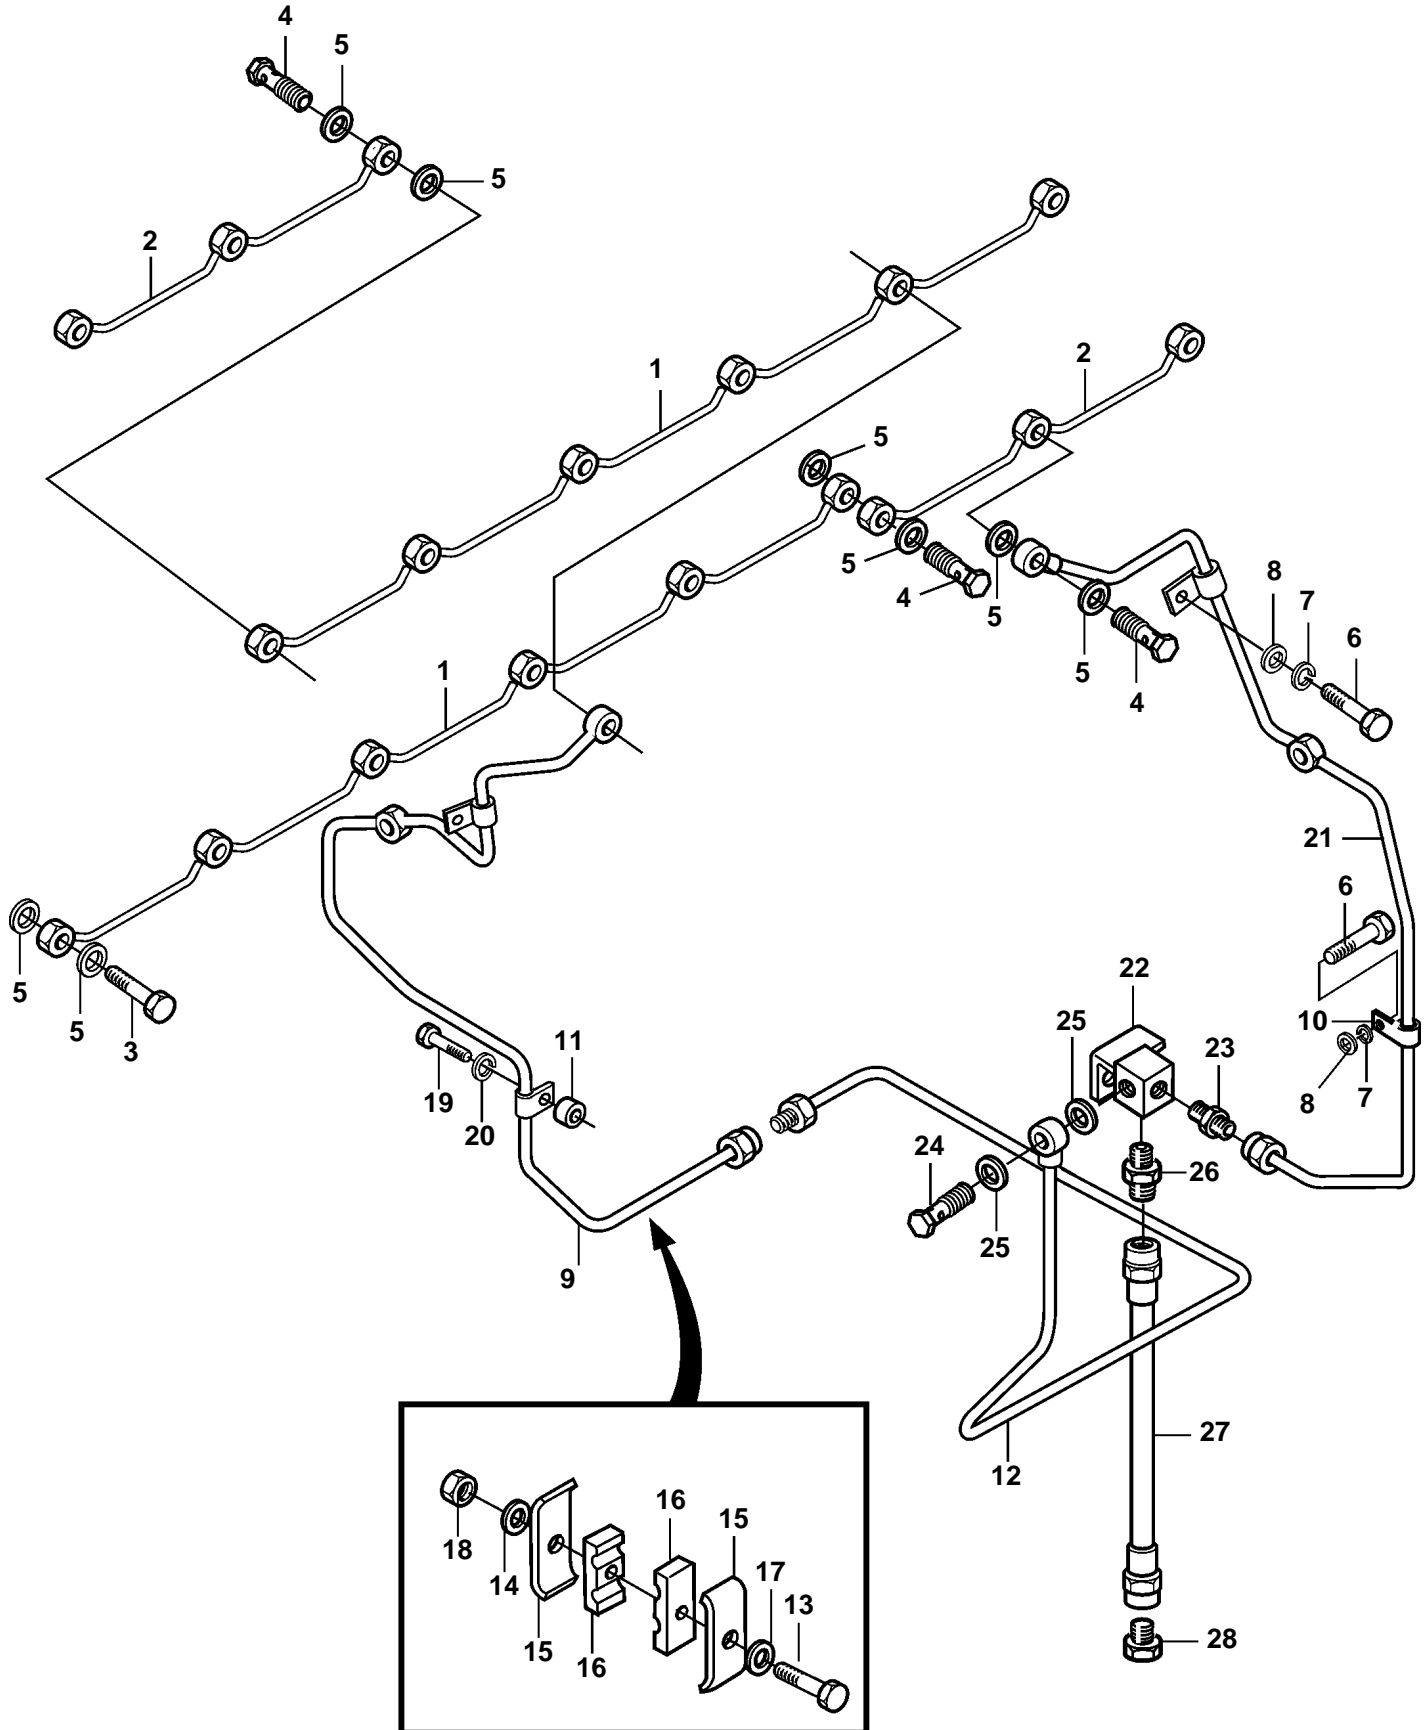

D65A-MT AUX, D65A-MS AUX

D65A-MT AUX, D65A-MS AUX

REF	PART NO.	QTY	DESCRIPTION
1	3834047	2	Fuel pipe
2	3834061	2	Fuel pipe
3	3831635	12	Hollow screw
4	3831675	4	Hollow screw
5	3831587	36	Sealing washer
6	3832041	2	Screw
7	3832233	2	Spring washer
8	3832214	2	Washer
9	3835756	1	Fuel pipe
10	3833195	1	Clip
11	3834631	1	Spacer
12	3835757	1	Fuel pipe
13	3832047	5	Screw
14	3832214	5	Washer
15	3831700	10	Clamp
16	3831701	10	Seat
17	3832233	5	Spring washer
18	3832196	5	Lock nut
19	3835725	3	Screw
20	3832245	3	Spring washer
21	3835758	1	Fuel pipe
22	3833275	1	Connector
23	3832324	1	Connector
24	3832311	1	Hollow screw
25	3831591	2	Sealing washer
26	3833281	1	Connector
27	3834020	1	Tube
28	3837004	1	Connector