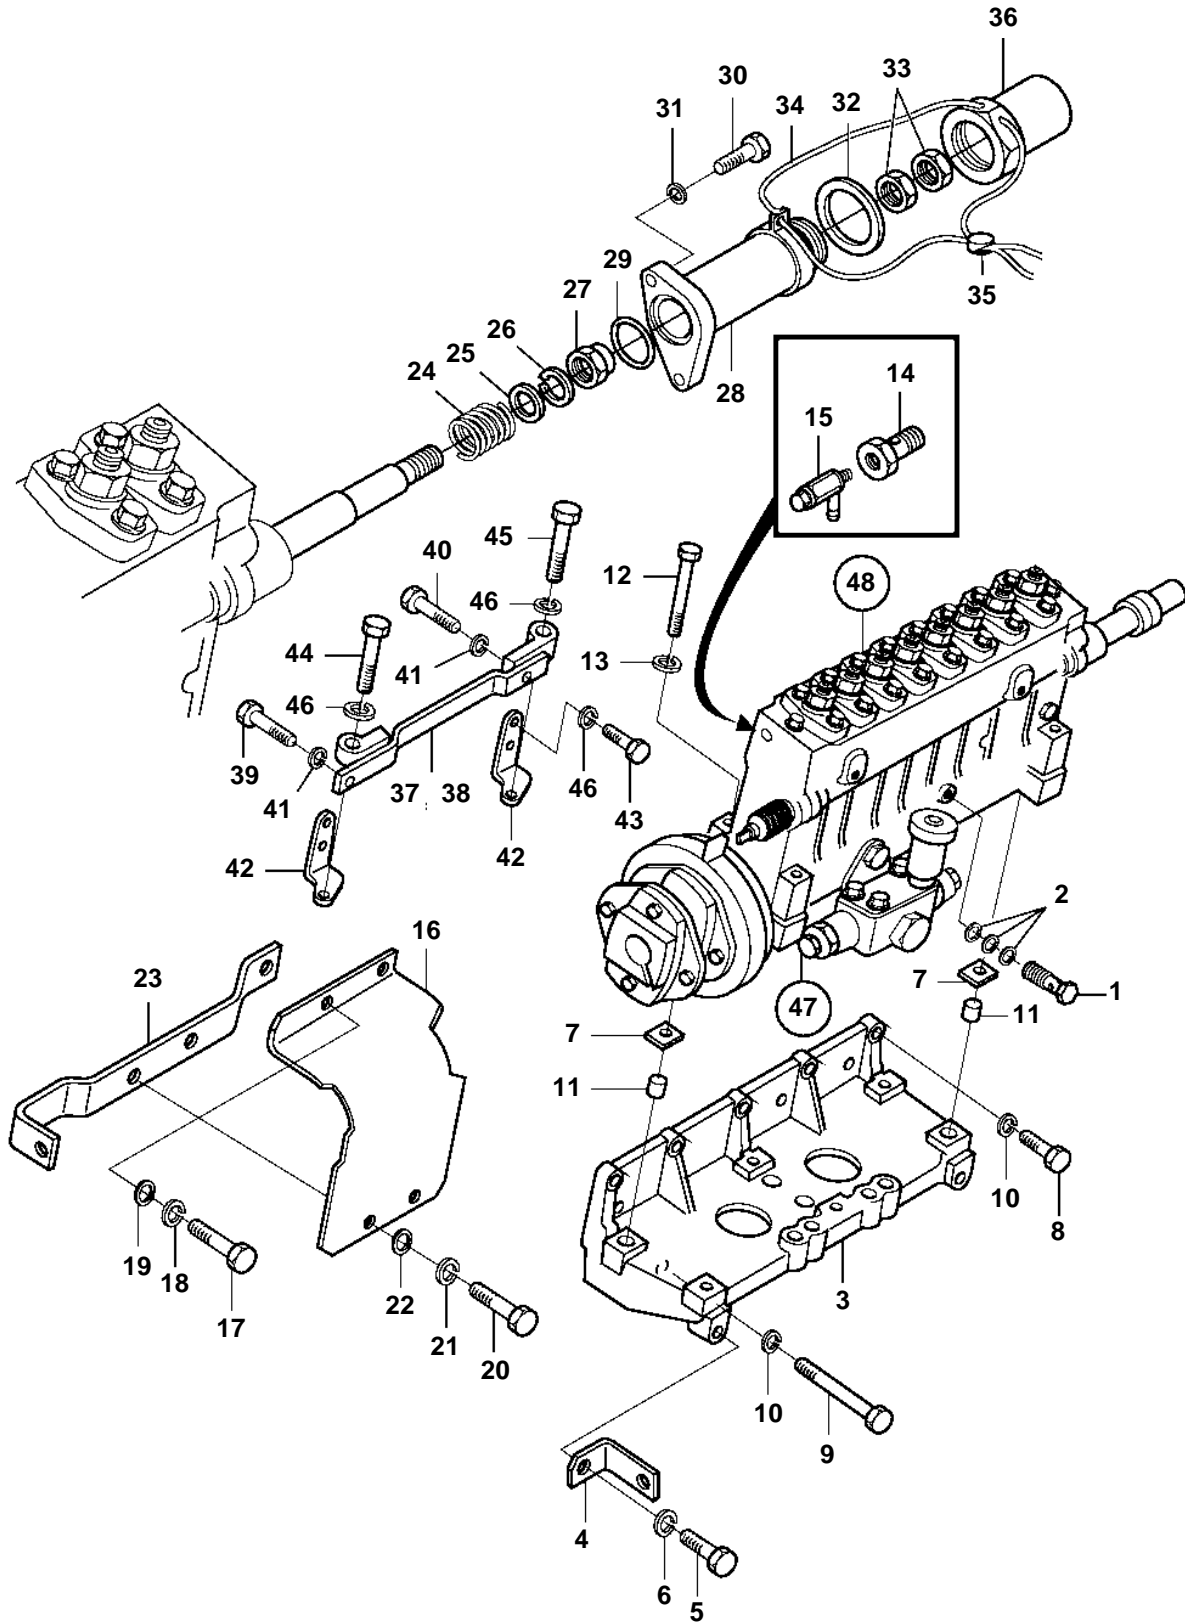

D65A-MT AUX, D65A-MS AUX

D65A-MT AUX, D65A-MS AUX

REF	PART NO.	QTY	DESCRIPTION	SEE SEC.	NOTES
1	3832295	2	Hollow screw		
2	3831588	6	Sealing washer		
3	3838481	2	Bracket		
4	3834723	1	Stay		
5	3832058	1	Screw		
6	3832245	1	Spring washer		
7	3834590	6	Shim		
8	3832073	10	Screw		
9	3831553	8	Screw		
10	3832245	18	Spring washer		
11	3833972	4	Guide sleeve		
12	3832091	12	Screw		
13	3832245	12	Spring washer		
14	3832027	2	Hollow screw		
15	3831626	2	Tap		
16	3833379	2	Cover		
17	3835725	4	Screw		
18	3832245	4	Spring washer		
19	3832218	4	Washer		
20	3832041	4	Screw		
21	3832233	4	Spring washer		
22	3832214	4	Washer		
23	3834684	2	Stay		
24	3834662	2	Return spring		
25	3832214	2	Washer		
26	3832233	2	Spring washer		
27	3831785	2	Lock nut		
28	3833161	2	Spring housing		
29	3835765	2	O-ring		
30	3835722	4	Screw		
31	3832225	4	Spring washer		
32	3831945	2	Sealing washer		
33	3831771	4	Lock nut		
34	3837686	2	Wire		
35	3832024	2	Lead sealing tab		
36	3833111	2	Cap		
37	3834706	1	Stay		S.B
38	3834705	1	Stay		P
39	3832093	3	Screw		
40	3831554	1	Screw		
41	3832277	4	Spring washer		
42	3834704	4	Stay		
43	3832058	8	Screw		
44	3832065	3	Screw		
45	3832073	1	Screw		
46	3832245	12	Spring washer		
47	3834322	1	Fuel pump		
				4986	
48		1	Injection pump		
				6070	