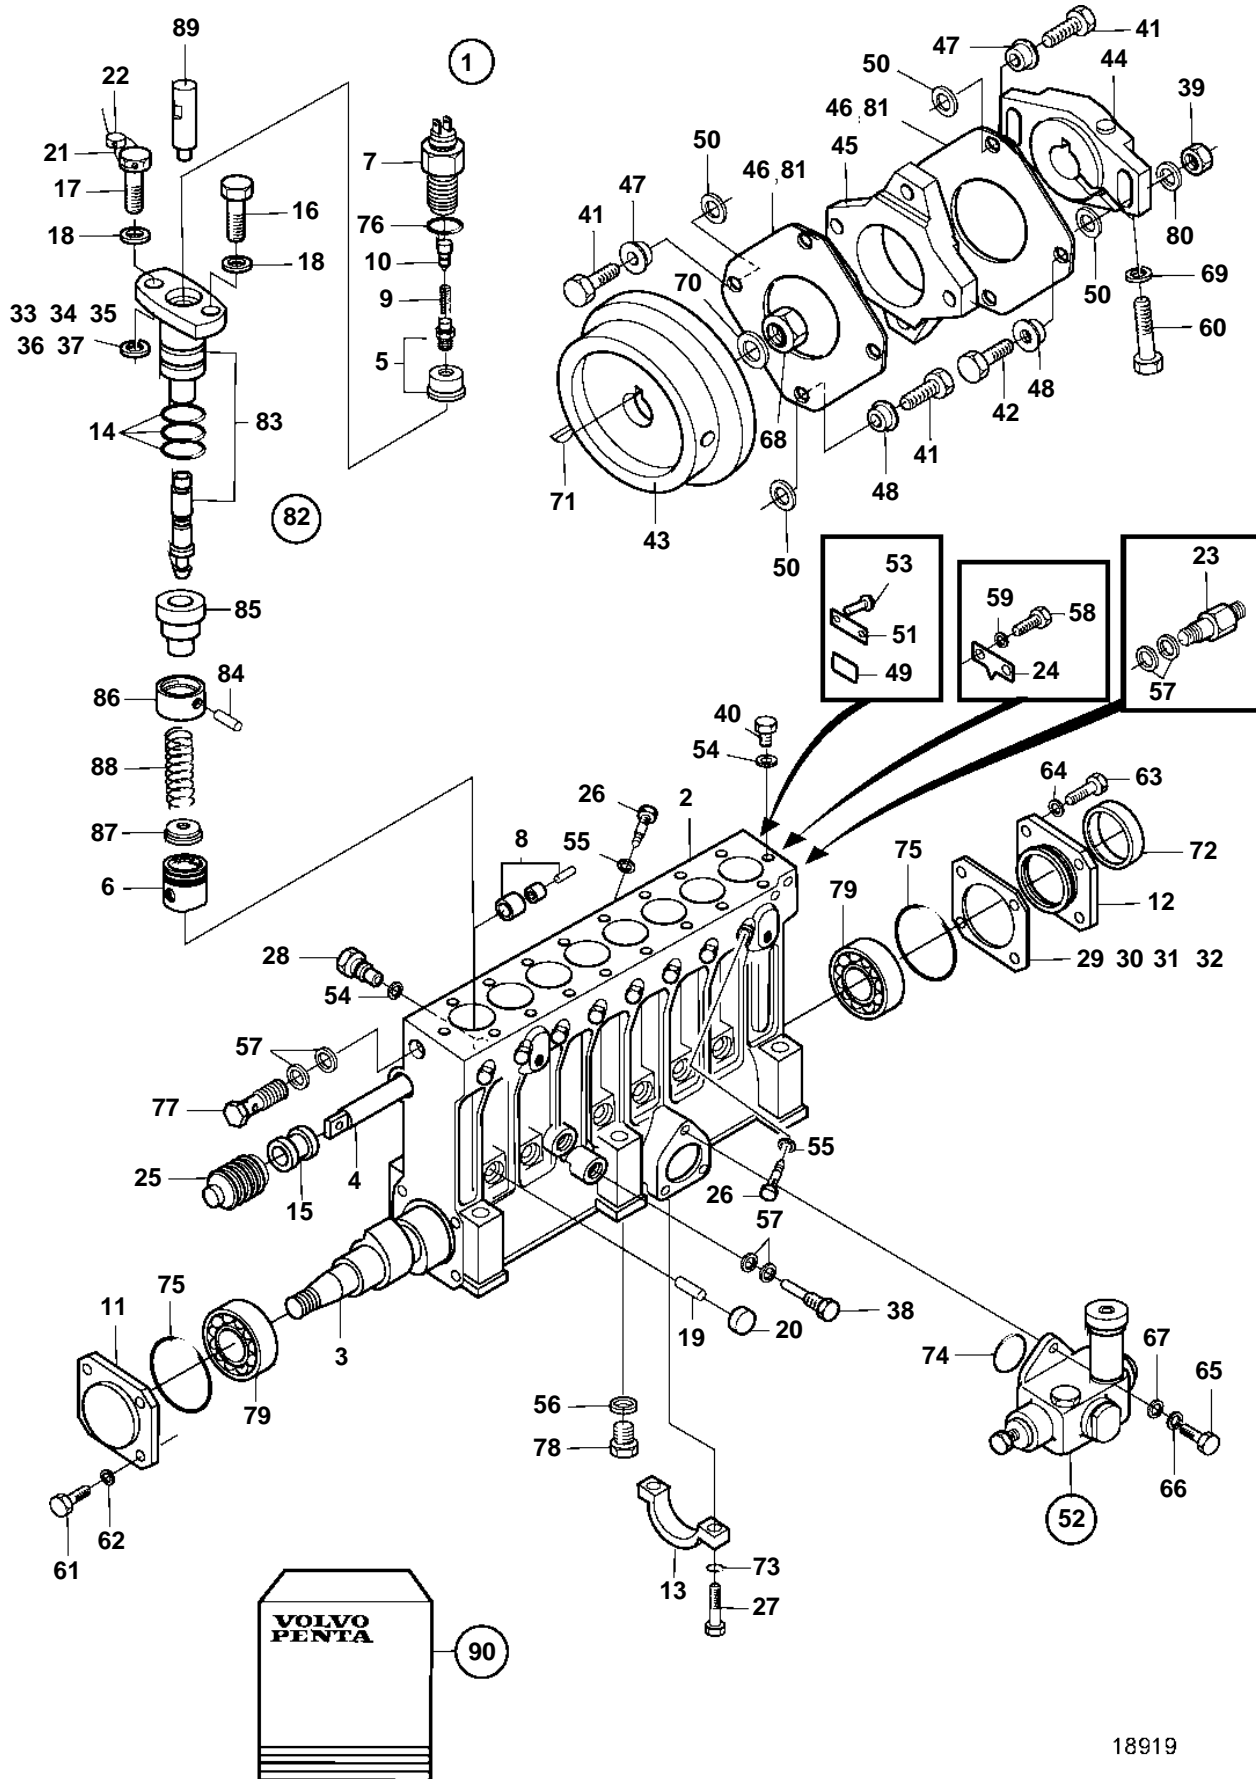

D65A-MT AUX, D65A-MS AUX

D65A-MT AUX, D65A-MS AUX

REF	PART NO.	QTY	DESCRIPTION	SEE SEC.	NOTES
1	3839133	1	Injection pump		S.B
	3839153	1	Injection pump		P
2		1	· Housing		S.B
	3833154	1	· Housing		P
3	3839135	1	· Camshaft		
4	3834331	1	· Rack		
5	3838331	1	· Delivery valve		
6	3834762	8	· Tappet		
7	3833627	8	· Valve retainer		
8	3839136	8	· Tappet		
9	3835215	8	· Valve spring		
10	3838330	8	· Adjusting sleeve		
11	3835024	1	· Cover		
12	3835029	1	· Cover		
13	3832168	1	· Bearing		
14	3833847	24	· O-ring		Included in kit 3836466
15	3833095	2	· Bushing		
16	3832267	8	· Screw		
17	3832268	8	· Screw		
18	3834867	16	· Washer		
19	3833960	9	· Pin		
20	3833114	9	· Cap		
21		1	· Wire		Included in kit 3836466
22	3832024	1	· Lead sealing tab		Included in kit 3836466
23	3837381	1	· Valve		
24	3834292	1	· Setting indicator		
25	3832178	1	· Bellows		Included in kit 3836466
26	3832272	16	· Screw		
27	3832257	2	· Screw		
28	3834433	1	· Set screw		
29	3834596	4	· Shim		TH=0,50mm. Included in kit 3836466
30	3834597	1	· Shim		TH = 0,10mm. Included in kit 3836466
31	3834598	1	· Shim		TH = 0.15mm. Included in kit 3836466
32	3834599	2	· Shim		TH = 0,30mm. Included in kit 3836466
33	3834591	1	· Shim		TH = 0,80mm. Included in kit 3836466
34	3834592	16	· Shim		TH = 0,90mm. Included in kit 3836466
35	3834593	1	· Shim		TH = 1,00mm. Included in kit 3836466
36	3834594	1	· Shim		TH = 1,10mm. Included in kit 3836466
37	3834595	1	· Shim		TH = 1,30mm. Included in kit 3836466
38	3832303	1	· Hollow screw		
39	3833818	2	· Flange nut		
40	3832308	2	· Hollow screw		
41	3832339	6	· Screw		
42	3832323	2	· Screw		
43	3837382	1	· Flywheel		
44	3837813	1	· Clutch		
45	3837383	1	· Clutch		
46	3834237	12	· Plate		
47	3833093	4	· Bushing		
48	3833097	4	· Bushing		
49	3834241	1	· Plate		
50	3834873	8	· Washer		
51		1	· Plate		
52	3834322	1	· Fuel pump		
				4986	
53	3832131	2	· Rivet		
54	3831586	3	· Sealing washer		Included in kit 3836466
55	3831587	16	· Sealing washer		Included in kit 3836466
56	3831588	1	· Sealing washer		Included in kit 3836466
57	3831591	6	· Sealing washer		Included in kit 3836466
58	3831526	2	· Screw		
59	3832223	2	· Spring washer