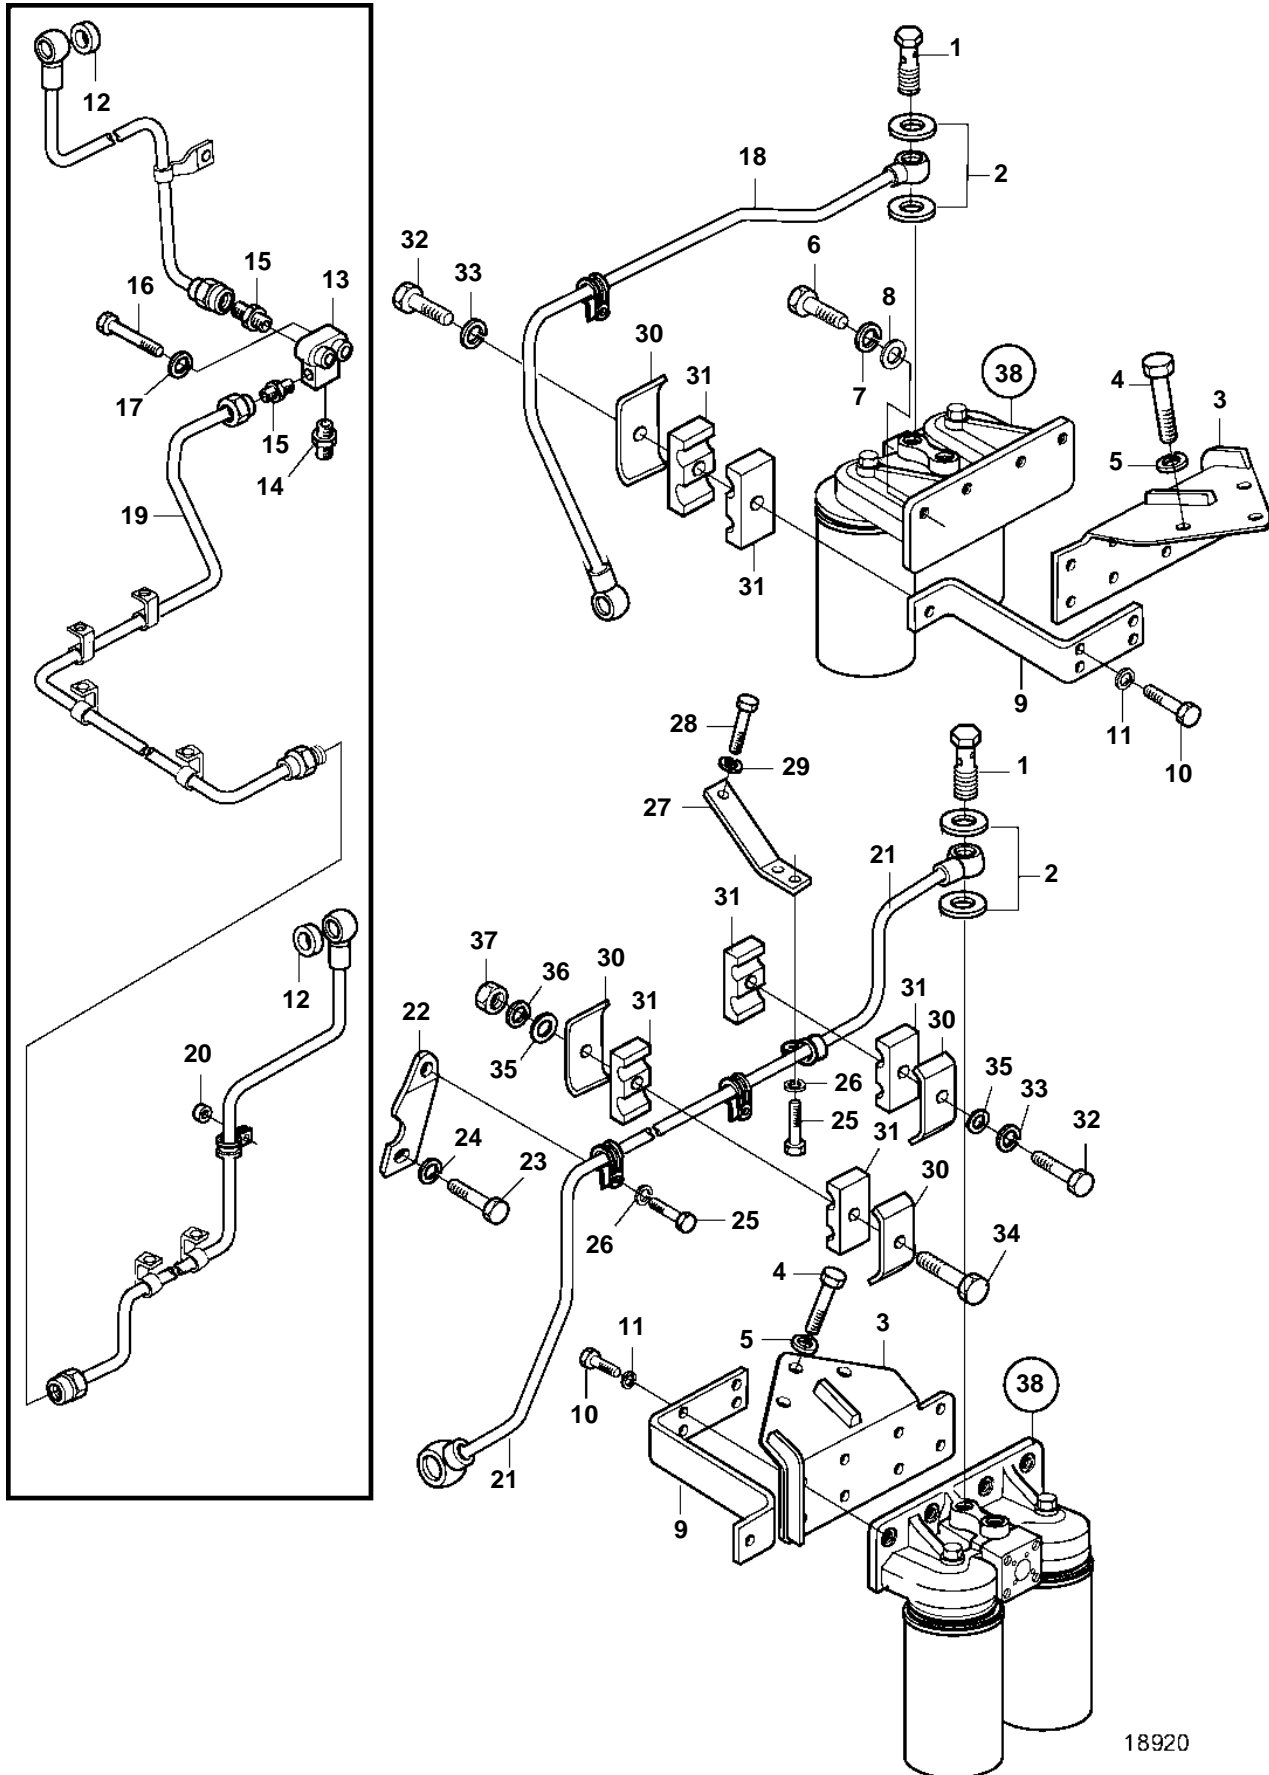

D65A-MT AUX, D65A-MS AUX

18920

D65A-MT AUX, D65A-MS AUX

REF	PART NO.	QTY	DESCRIPTION	SEE SEC.	NOTES
1	3832311	4	Hollow screw		
2	3831591	8	Sealing washer		
3	3833042	2	Bracket		
4	3832058	6	Screw		
5	3832245	6	Spring washer		
6	3832044	8	Screw		
7	3832233	8	Spring washer		
8	3832214	8	Washer		
9	3834722	2	Stay		
10	3832042	4	Screw		
11	3832233	4	Spring washer		
12	3831890	2	Spacer		
13	3833274	1	Connector		
14	3833281	1	Connector		
15	3832324	2	Connector		
16	3832089	2	Screw		
17	3832245	2	Spring washer		
18	3836734	1	Fuel pipe		P
19	3835857	1	Fuel pipe		
20	3834631	1	Spacer		
21	3836735	1	Fuel pipe		S.B
22	3834724	3	Stay		
23	3832092	3	Screw		
24	3832277	3	Spring washer		
25	3832041	4	Screw		
26	3832233	4	Spring washer		
27	3834701	1	Stay		
28	3832056	1	Screw		
29	3832245	1	Spring washer		
30	3831700	6	Clamp		
31	3831701	8	Seat		
32	3832045	2	Screw		
33	3832233	2	Spring washer		
34	3832047	2	Screw		
35	3832214	6	Washer		
36	3832233	2	Spring washer		
37	3832196	2	Lock nut		
38	3835047	1	Fuel filter		
				4988	