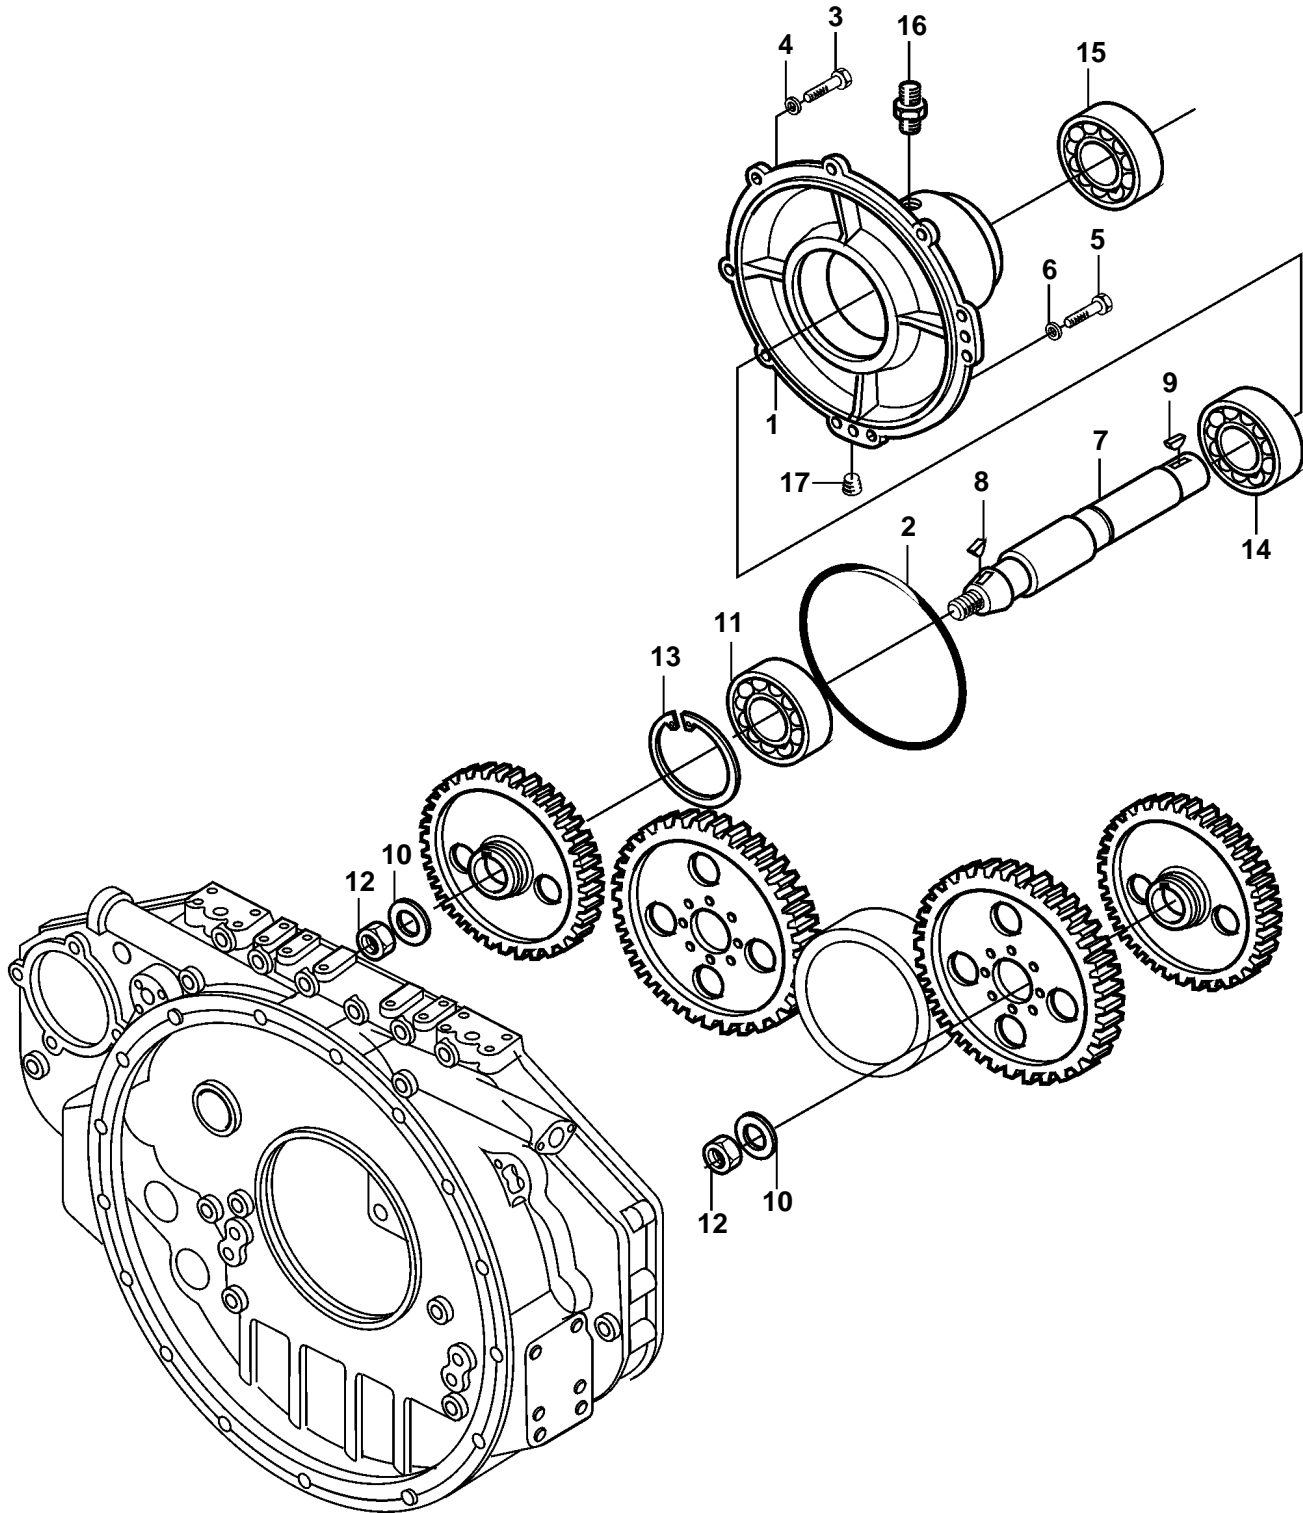

D65A-MT AUX, D65A-MS AUX

D65A-MT AUX, D65A-MS AUX

REF	PART NO.	QTY	DESCRIPTION
1	3831812	2	Housing
2	3831801	2	O-ring
3	3832066	10	Screw
4	3832245	10	Spring washer
5	3832063	4	Screw
6	3832245	4	Spring washer
7	3834502	2	Axle shaft
8	3832285	2	Woodruff key
9	3832286	2	Woodruff key
10	3835244	2	Washer
11	3832349	2	Bearing
12	3832037	2	Nut
13	3832301	2	Snap ring
14	3832346	2	Bearing
15	3831800	2	Sealing ring
16	3833278	2	Connector
17	3831545	2	Plug