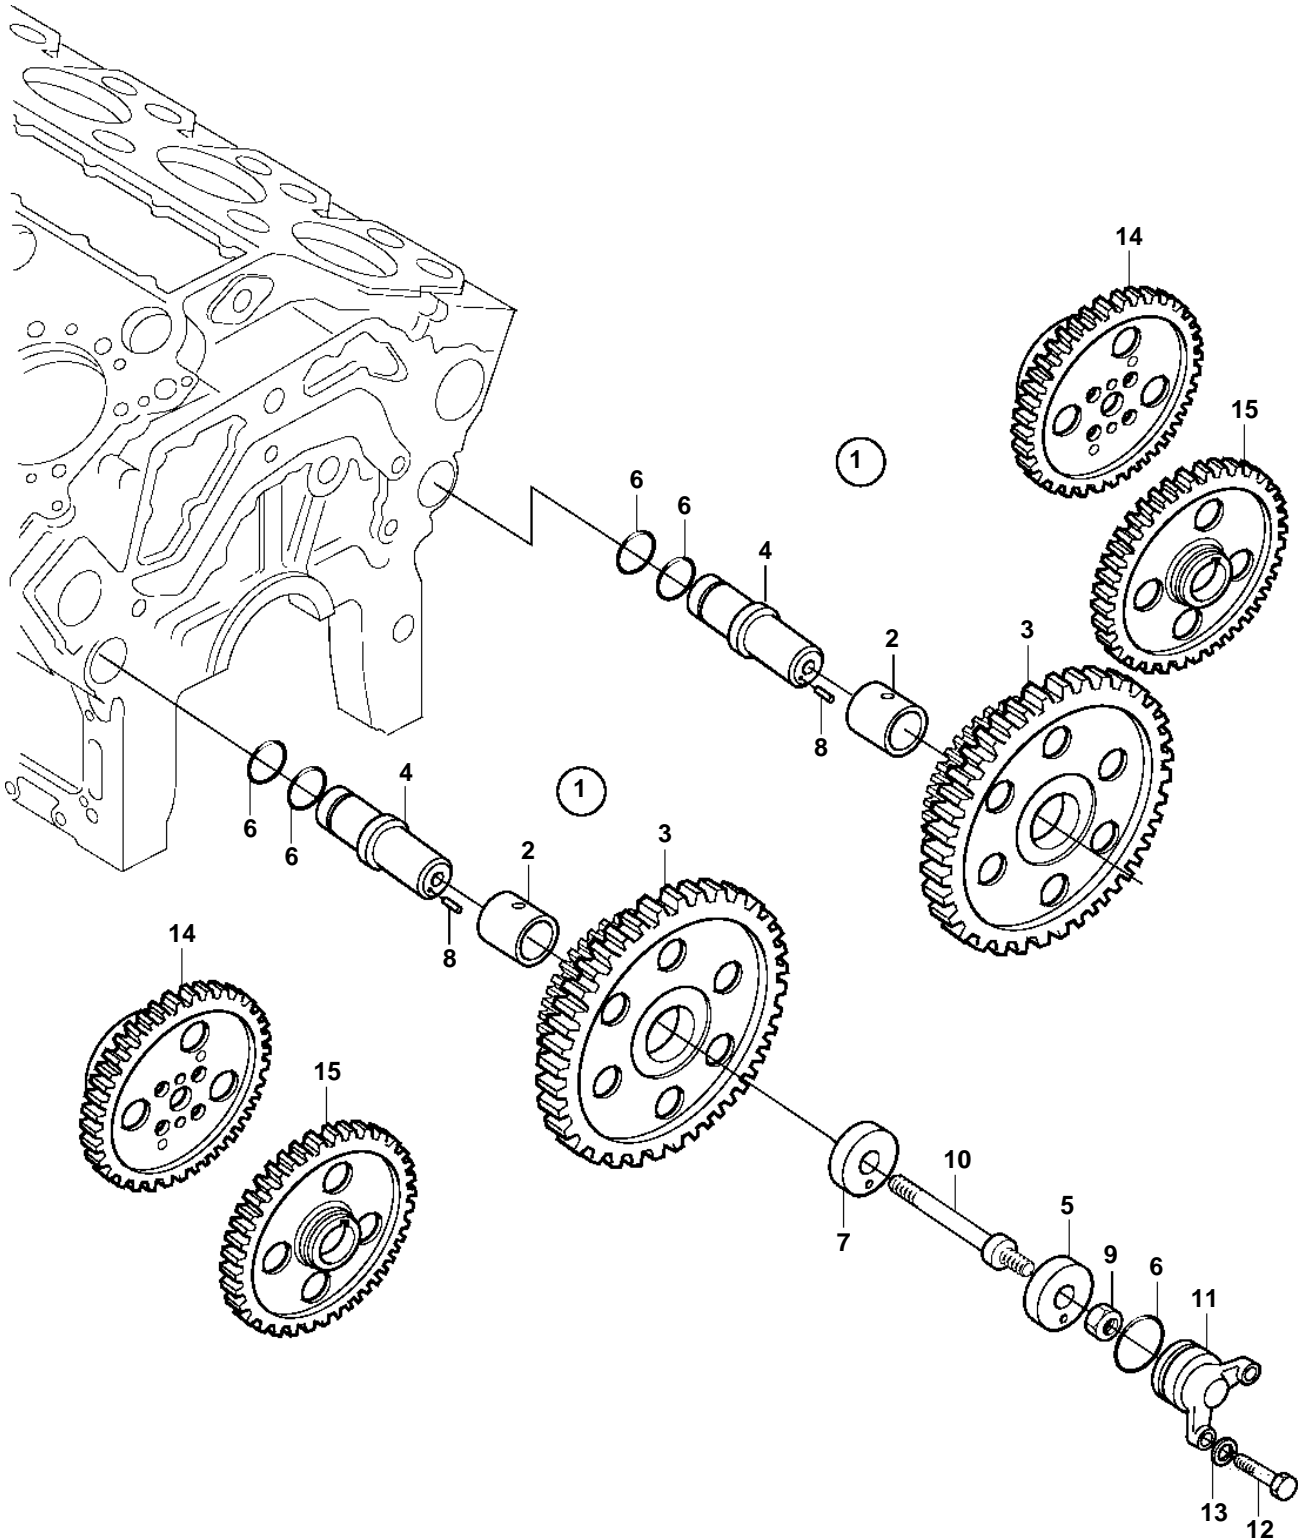

D65A-MT AUX, D65A-MS AUX

D65A-MT AUX, D65A-MS AUX

| REF | PART NO. | QTY | DESCRIPTION |
|-----|----------|-----|-------------------------|
| 1 | 3839482 | 2 | Idler gear |
| 2 | 3839483 | 2 | · Bushing |
| 3 | | 2 | · Idler gear |
| 4 | 3839524 | 2 | Shaft, idle gear |
| 5 | 3833208 | 2 | Thrust ring |
| 6 | 3831574 | 6 | O-ring |
| 7 | 3834256 | 2 | Pressure plate |
| 8 | 3831815 | 2 | Pin |
| 9 | 3839484 | 2 | Nut |
| 10 | 3832312 | 2 | Screw, idle gear |
| 11 | 3833338 | 2 | Cover |
| 12 | 3832058 | 4 | Screw |
| 13 | 3832245 | 4 | Spring washer |
| 14 | 3833585 | 2 | Camshaft gear, camshaft |
| 15 | 3833598 | 2 | Gear, fuel inj. pump |