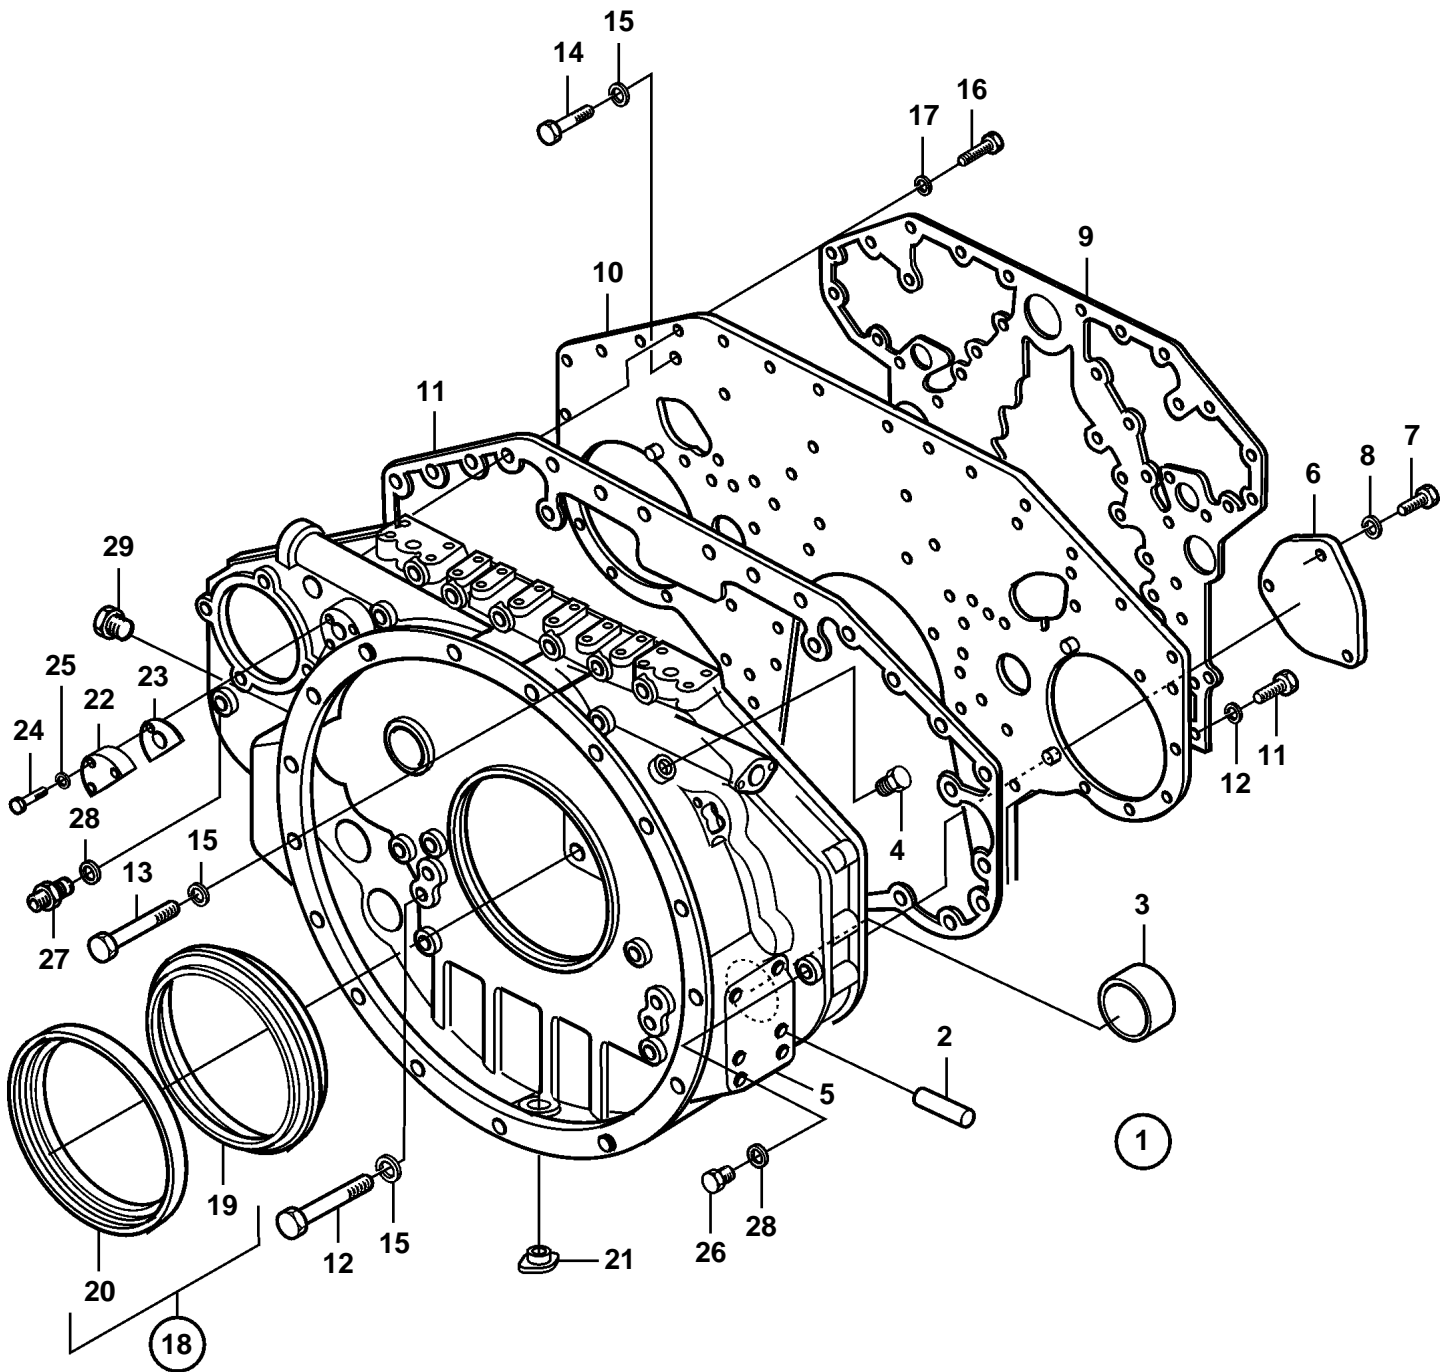

D65A-MT AUX, D65A-MS AUX

18884

D65A-MT AUX, D65A-MS AUX

REF	PART NO.	QTY	DESCRIPTION
1	3835438	1	Flywheel housing
2	3831835	4	· Pin
3	3831581	1	· Bushing
4	3831702	1	· Plug
5		1	· Flywheel housing
6	3833345	1	Cover
7	3835725	3	Screw
8	3832245	3	Spring washer
9	3833947	1	Gasket
10	3835439	1	Plate
11	3833948	1	Gasket
12	3832217	10	Screw
13	3832216	6	Screw
14	3832098	2	Screw
15	3831625	18	Washer
16	3832056	29	Screw
17	3832245	34	Spring washer
18	3834437	1	Seal
19	3834615	1	· Oil deflector ring
20	3834456	1	· Sealing ring
21	3831624	1	Plug
22	3833337	2	Cover
23	3835440	2	Gasket
24	3835725	6	Screw
25	3832245	6	Spring washer
26	3832330	1	Plug
27	3833279	1	Connector
28	3831596	2	Sealing washer
29	3831702	1	Plug