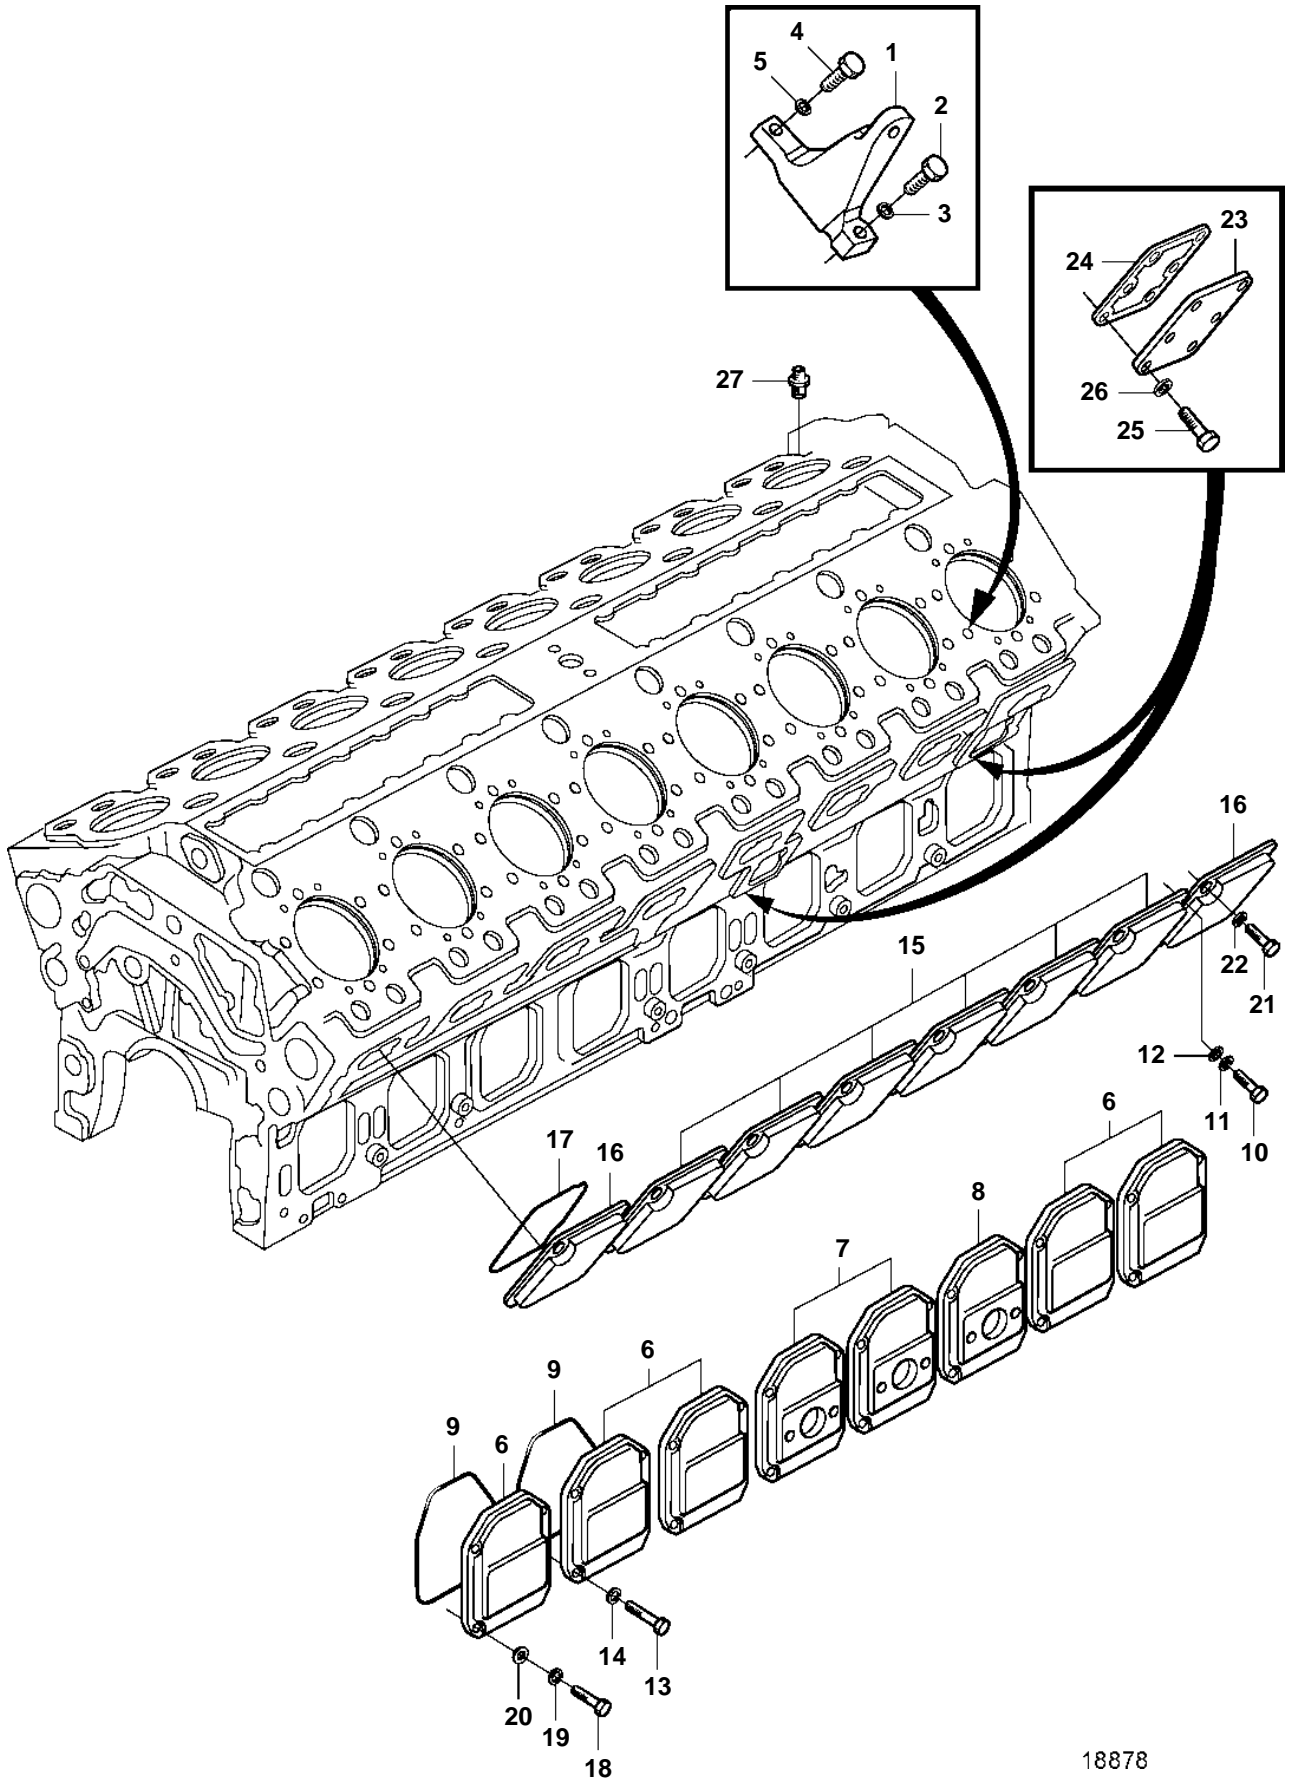

D65A-MT AUX, D65A-MS AUX

D65A-MT AUX, D65A-MS AUX

REF	PART NO.	QTY	DESCRIPTION
1		4	Lifting eye
2	3831568	4	Screw
3	3831802	4	Spring washer
4	3831558	4	Screw
5	3832282	4	Spring washer
6	3835033	13	Cover
7	3835034	2	Cover
8	3836722	1	Inspection cover
9	3831754	16	O-ring
10	3832058	54	Screw
11	3832233	54	Spring washer
12	3832218	54	Washer
13	3832058	6	Screw
14	3832245	6	Spring washer
15	3835434	12	Cover
16	3835022	4	Cover
17	3831755	16	O-ring
18	3832058	51	Screw
19	3832233	51	Spring washer
20	3832218	51	Washer
21	3832081	4	Screw
22	3832245	4	Spring washer
23	3833346	4	Cover
24	3835435	4	Gasket
25	3832056	24	Screw
26	3832245	24	Spring washer
27	3832325	1	Connector