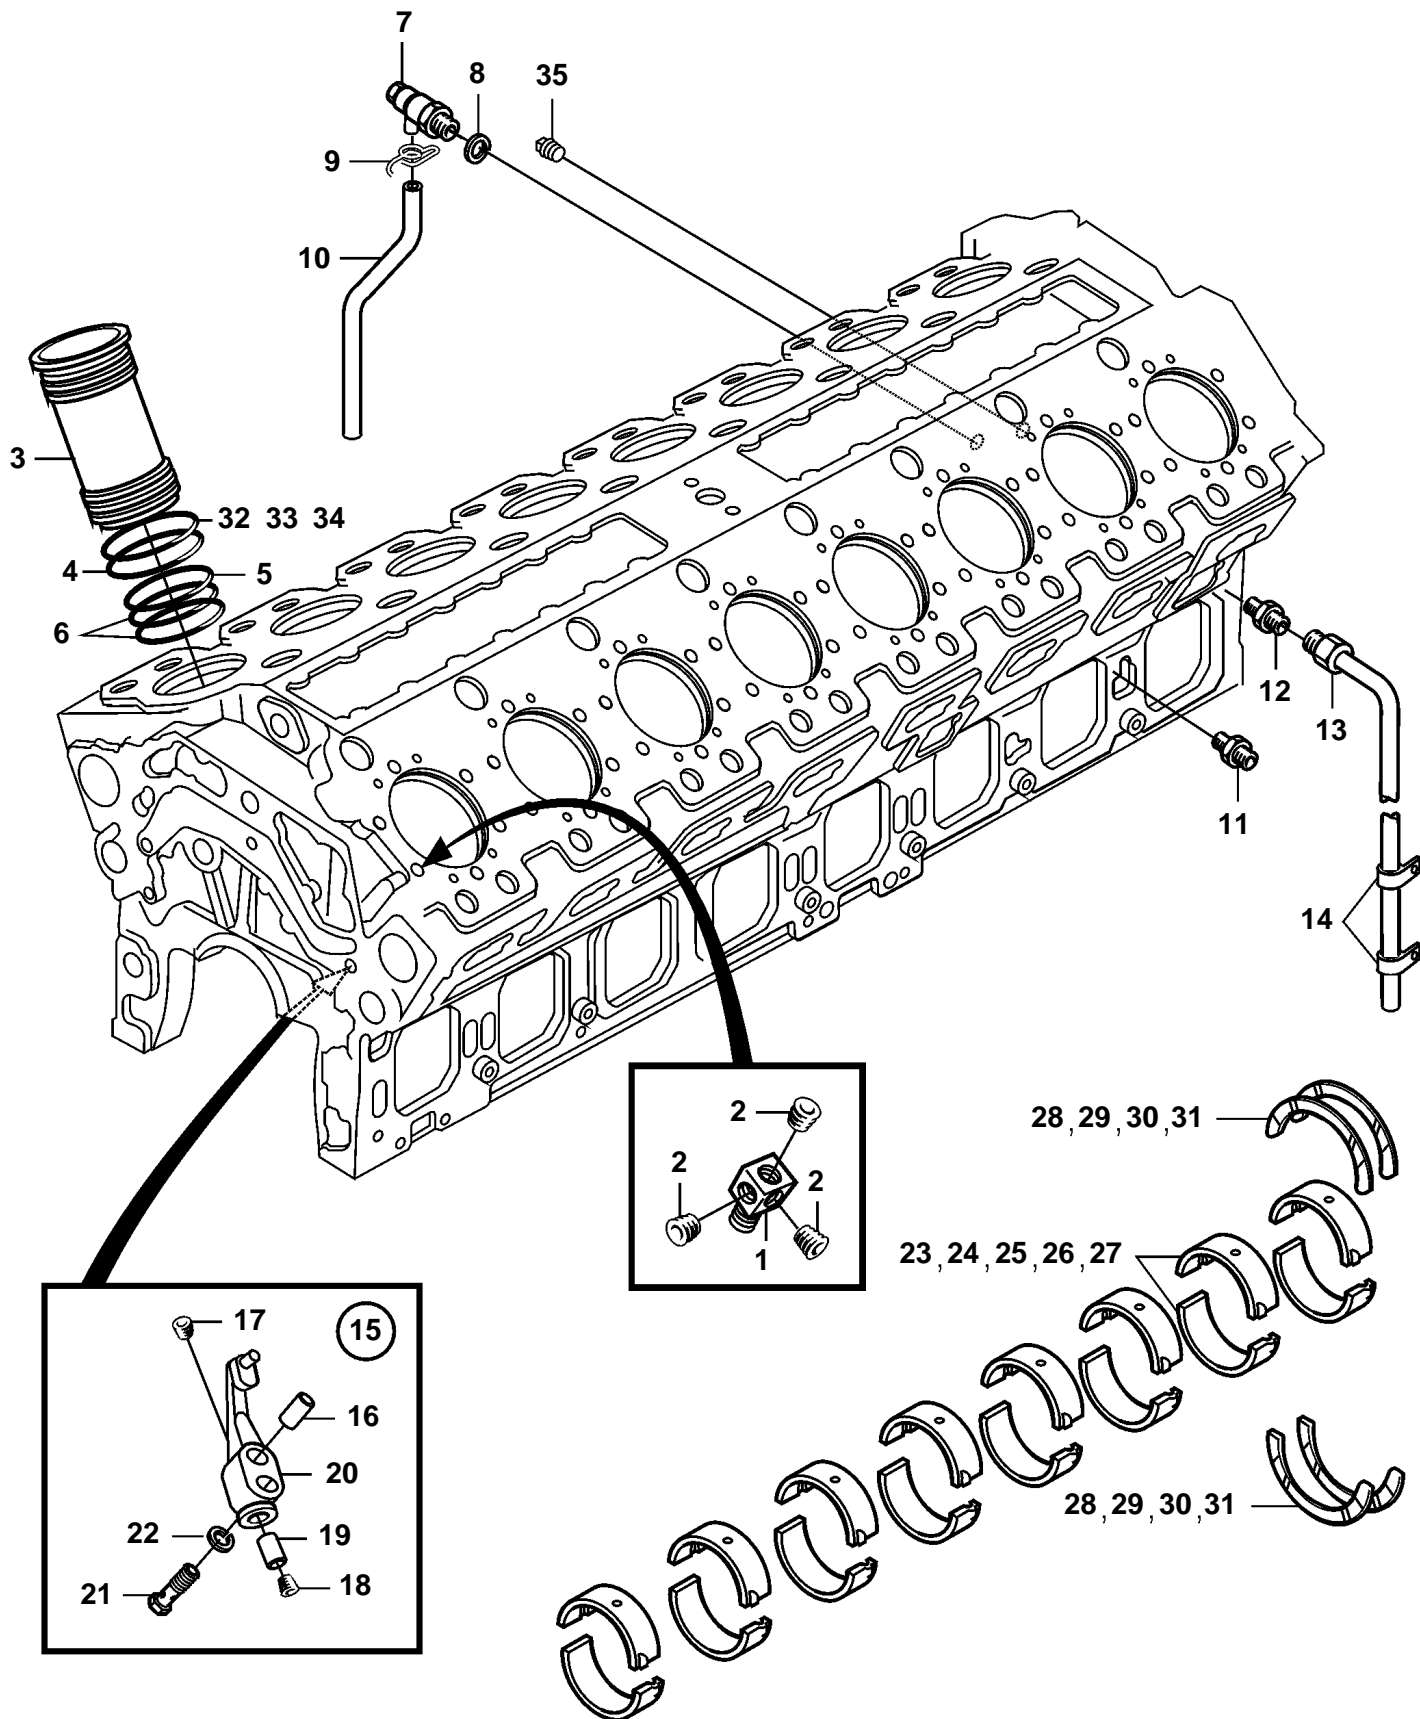

D65A-MS AUX

D65A-MS AUX

REF	PART NO.	QTY	DESCRIPTION	NOTES
1	3833268	1	Connector	
2	3836541	3	Plug	
3	3836555	16	Cylinder liner	
4	3831753	16	O-ring	
5	3831690	16	O-ring	
6	3831691	32	O-ring	
7	3831659	2	Drain cock	
8	3831596	2	Sealing washer	
9	3831614	2	Clamp	
10	3833628	2	Hose	
11	3832324	2	Connector	
12	3832320	2	Connector	
13	3834140	2	Oil pipe	
14	3833192	4	Clip	
15	3838134	16	Nozzle	
16	3836548	16	· Pin	
17	3835429	16	· Set screw	
18	3835430	16	· Set screw	
19	3834821	16	· Valve	
20		16	· Jet	
21	3835428	16	Hollow screw	
22	3831683	16	Spring washer	
23	3835432	9	Main bearing	STD
24	3836347	9	Main bearing	U.S=0,25mm
25	3836348	9	Main bearing	
26	3836349	9	Main bearing	
27	3836350	9	Main bearing	
28	3834252	4	Pressure plate	STD
29	3834253	4	Thrust washer kit	O.S=0,25mm
30	3834254	4	Thrust washer kit	O.S=0,50mm
31	3834255	4	Pressure plate	O.S=0,75mm
32	3836290	X	O-ring	TH=0,05mm
33	3835426	X	O-ring	TH = 0,10mm
34	3836291	X	O-ring	TH = 0.15mm
35	3836541	1	Plug	