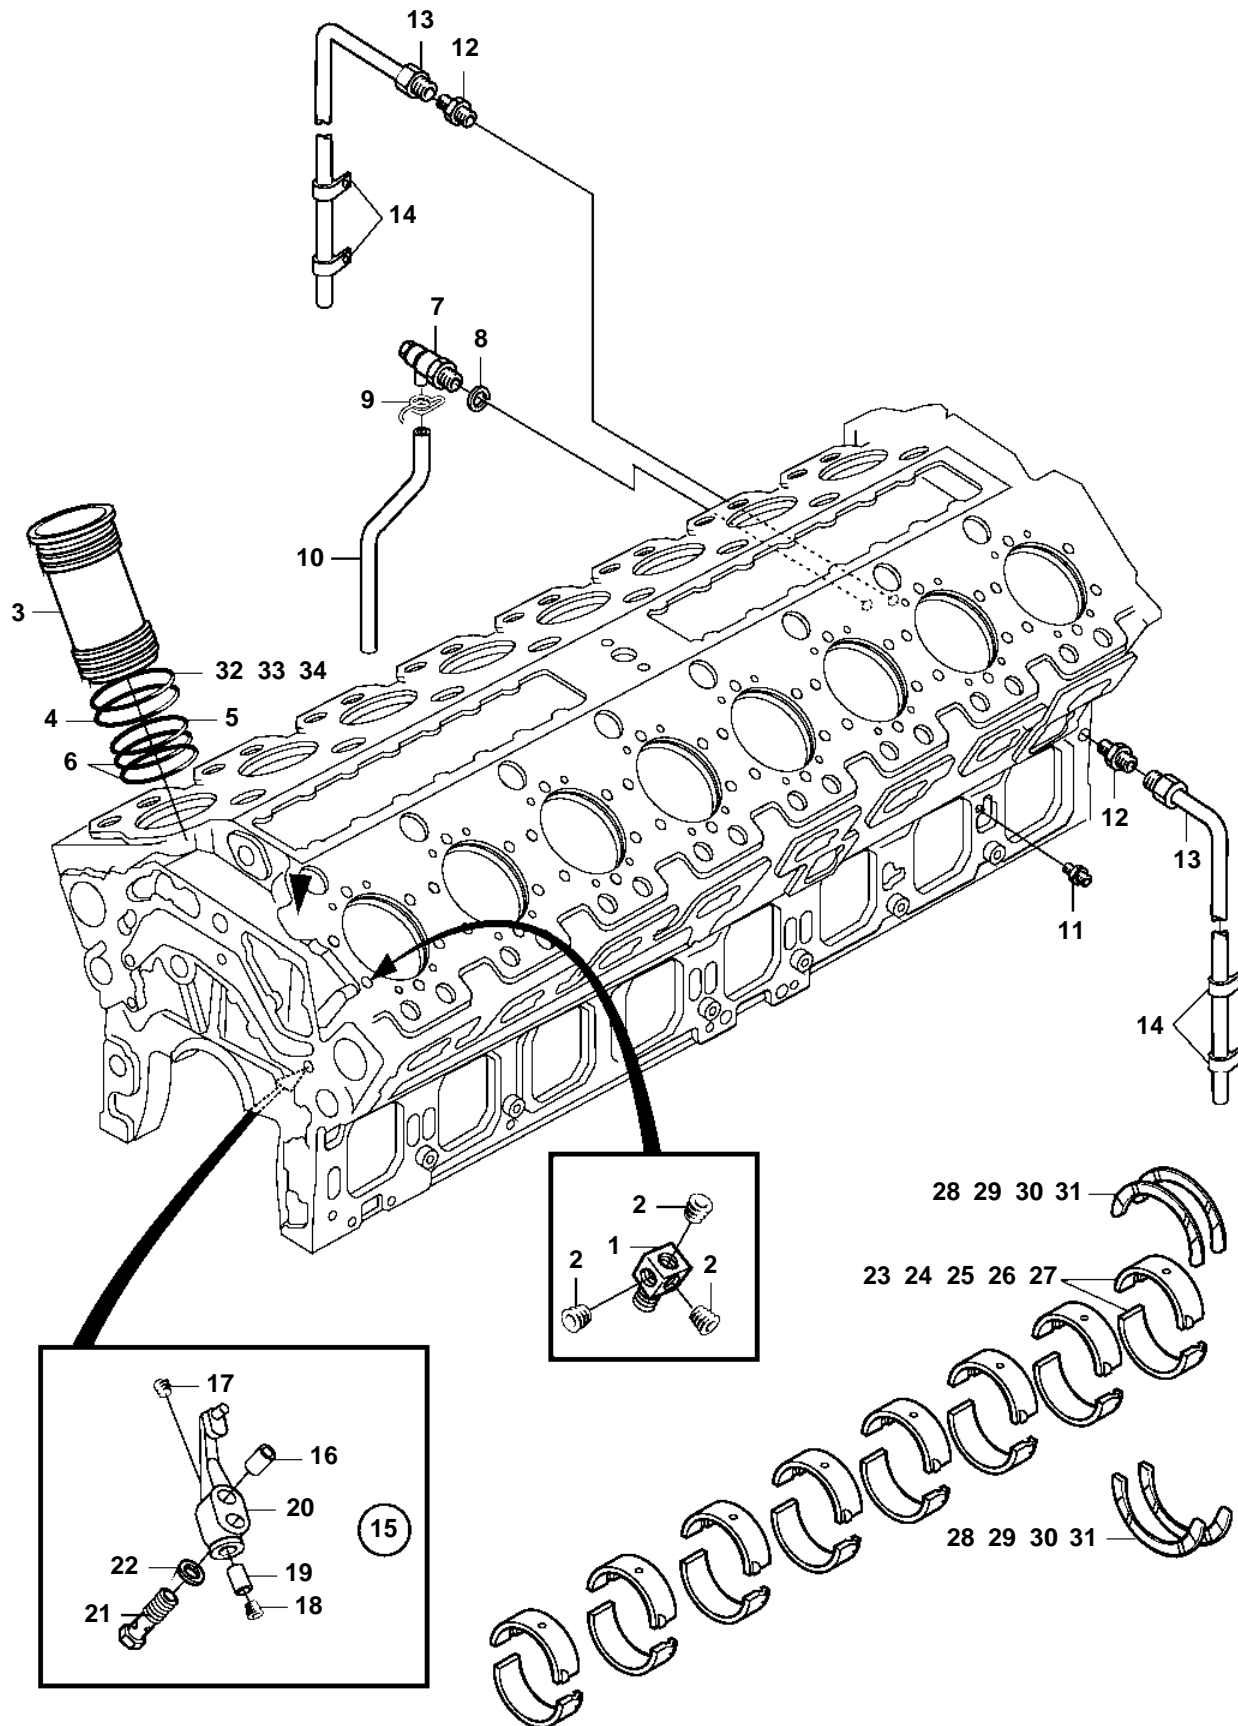

D65A-MT AUX

## D65A-MT AUX

REF	PART NO.	QTY	DESCRIPTION	NOTES
1	3833268	1	Connector	
2	3836541	3	Plug	
3	3588952	16	Cylinder liner	
4	3831753	16	O-ring	
5	3831690	16	O-ring	
6	3831691	32	O-ring	
7	3831659	2	Drain cock	
8	3831596	2	Sealing washer	
9	3831614	2	Clamp	
10	889513	2	Draining hose	
11	3832324	2	Connector	
12	3832320	2	Connector	
13	3834140	2	Oil pipe	
14	3833192	4	Clip	
15	3838134	16	Nozzle	
16	3836548	16	· Pin	
17	3835429	16	· Set screw	
18	3835430	16	· Set screw	
19	3834821	16	· Valve	
20		16	· Nozzle	
21	3835428	16	Hollow screw	
22	3831683	16	Spring washer	
23	3835432	9	Main bearing	STD
24	3836347	9	Main bearing	U.S=0,25mm
25	3836348	9	Main bearing	
26	3836349	9	Main bearing	
27	3836350	9	Main bearing	
28	3834252	4	Pressure plate	STD
29	3834253	4	Thrust washer kit	O.S=0,25mm
30	3834254	4	Thrust washer kit	O.S=0,50mm
31	3834255	4	Pressure plate	O.S=0,75mm
32	3836290	X	O-ring	TH=0,05mm
33	3835426	X	O-ring	TH = 0,10mm
34	3836291	X	O-ring	TH = 0.15mm