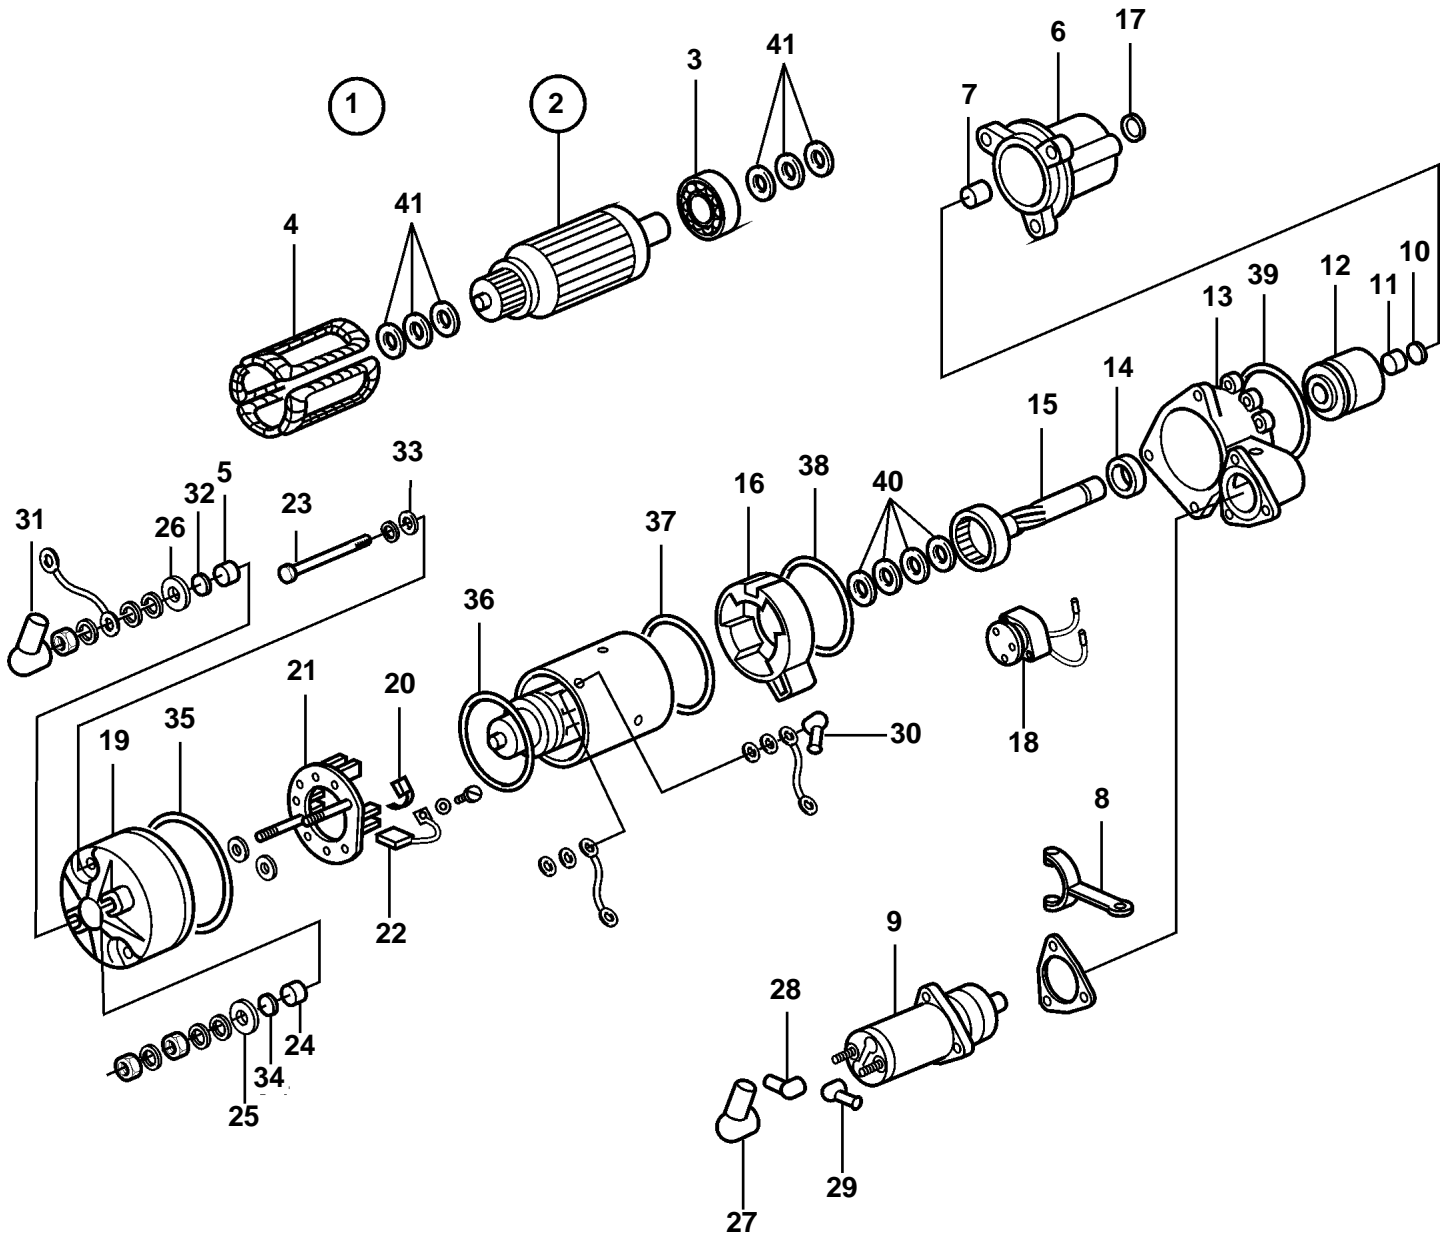

D65A-MT AUX, D65A-MS AUX

18575

**D65A-MT AUX, D65A-MS AUX**

REF	PART NO.	QTY	DESCRIPTION	NOTES
1	3835776	2	Starter motor	
2	3832151	2	· Rotor	
3	3832162	2	· · Bearing	
4	3833206	2	· Stator	
5	3834776	2	· Housing	
6	3833032	2	· Bracket	
7	3834930	2	· · Bearing bushing	
8	3833720	2	· Lever	
9	3834756	2	· Starter solenoid	
10	3834349	2	· Lock ring	
11	3834733	2	· Sleeve	
12	3833197	2	· Clutch	
13	3833026	2	· Bracket	
14	3832161	2	· Bearing	
15	3834495	2	· Shaft	
16	3833028	2	· Bracket	
17	3833313	2	· Cover	
18	3835777	2	· Relay	
19	3833061	2	· Bracket	
20	3834653	8	· Brush spring	
21	3833624	2	· Brush retainer	
22	3833078	8	· Carbon brush	
23	3832191	4	· Screw	
24	3834775	2	· Housing	
25	3834876	4	· Washer	
26	3834877	4	· Washer	
27		1	Protective cap	Not marketed by Volvo Penta.
28		1	Protective cap	Not marketed by Volvo Penta.
29		1	Protective cap	Not marketed by Volvo Penta.
30		1	Protective cap	Not marketed by Volvo Penta.
31		1	Protective cap	Not marketed by Volvo Penta.
32		1	Washer	Not marketed by Volvo Penta.
33		1	Washer	Not marketed by Volvo Penta.
34		1	Washer	Not marketed by Volvo Penta.
35		1	O-ring	Not marketed by Volvo Penta.
36		1	O-ring	Not marketed by Volvo Penta.
37		1	O-ring	Not marketed by Volvo Penta.
38		1	O-ring	Not marketed by Volvo Penta.
39		1	O-ring	Not marketed by Volvo Penta.
40		1	Washer kit	Not marketed by Volvo Penta.
41		1	Washer kitrotor	Not marketed by Volvo Penta.