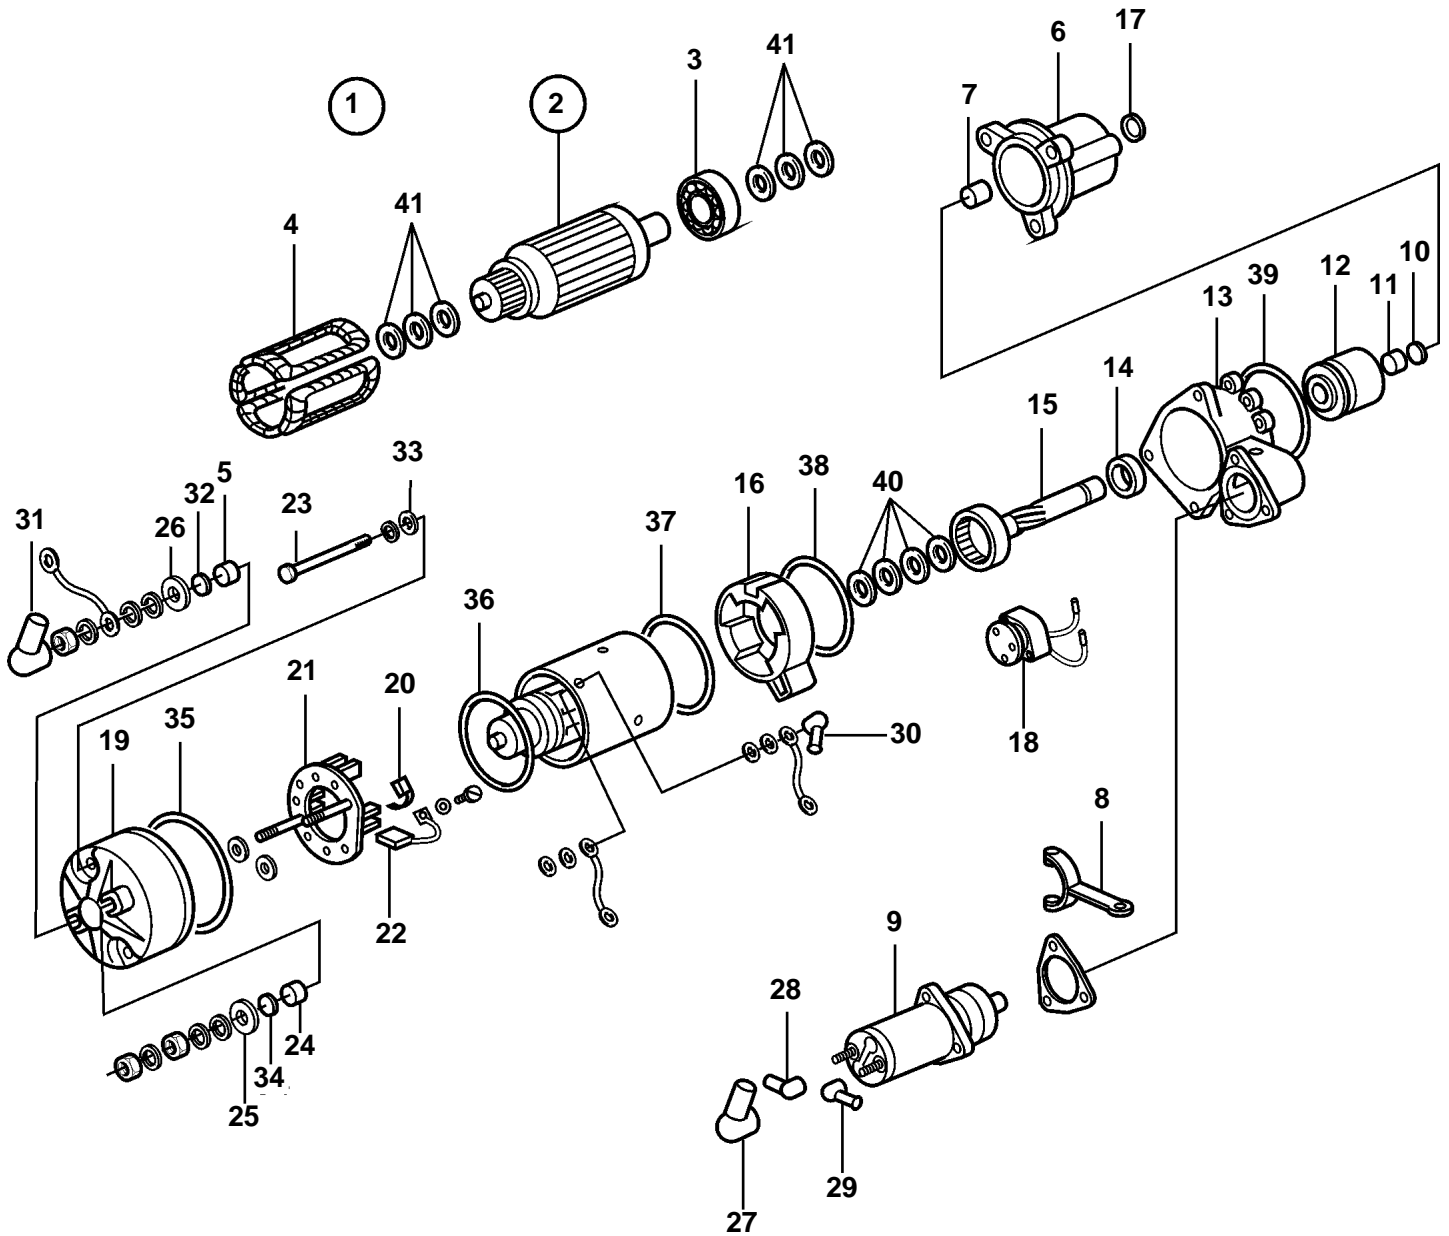

D65A-MT AUX, D65A-MS AUX

18575

D65A-MT AUX, D65A-MS AUX

REF	PART NO.	QTY	DESCRIPTION	NOTES
1	3835776	2	Starter motor	
2	3832151	2	· Rotor	
3	3832162	2	· · Bearing	
4	3833206	2	· Stator	
5	3834776	2	· Housing	
6	3833032	2	· Bracket	
7	3834930	2	· · Bearing bushing	
8	3833720	2	· Lever	
9	3834756	2	· Starter solenoid	
10	3834349	2	· Lock ring	
11	3834733	2	· Sleeve	
12	3833197	2	· Clutch	
13	3833026	2	· Bracket	
14	3832161	2	· Bearing	
15	3834495	2	· Shaft	
16	3833028	2	· Bracket	
17	3833313	2	· Cover	
18	3835777	2	· Relay	
19	3833061	2	· Bracket	
20	3834653	8	· Brush spring	
21	3833624	2	· Brush retainer	
22	3833078	8	· Carbon brush	
23	3832191	4	· Screw	
24	3834775	2	· Housing	
25	3834876	4	· Washer	
26	3834877	4	· Washer	
27		1	Protective cap	Not marketed by Volvo Penta.
28		1	Protective cap	Not marketed by Volvo Penta.
29		1	Protective cap	Not marketed by Volvo Penta.
30		1	Protective cap	Not marketed by Volvo Penta.
31		1	Protective cap	Not marketed by Volvo Penta.
32		1	Washer	Not marketed by Volvo Penta.
33		1	Washer	Not marketed by Volvo Penta.
34		1	Washer	Not marketed by Volvo Penta.
35		1	O-ring	Not marketed by Volvo Penta.
36		1	O-ring	Not marketed by Volvo Penta.
37		1	O-ring	Not marketed by Volvo Penta.
38		1	O-ring	Not marketed by Volvo Penta.
39		1	O-ring	Not marketed by Volvo Penta.
40		1	Washer kit	Not marketed by Volvo Penta.
41		1	Washer kitrotor	Not marketed by Volvo Penta.