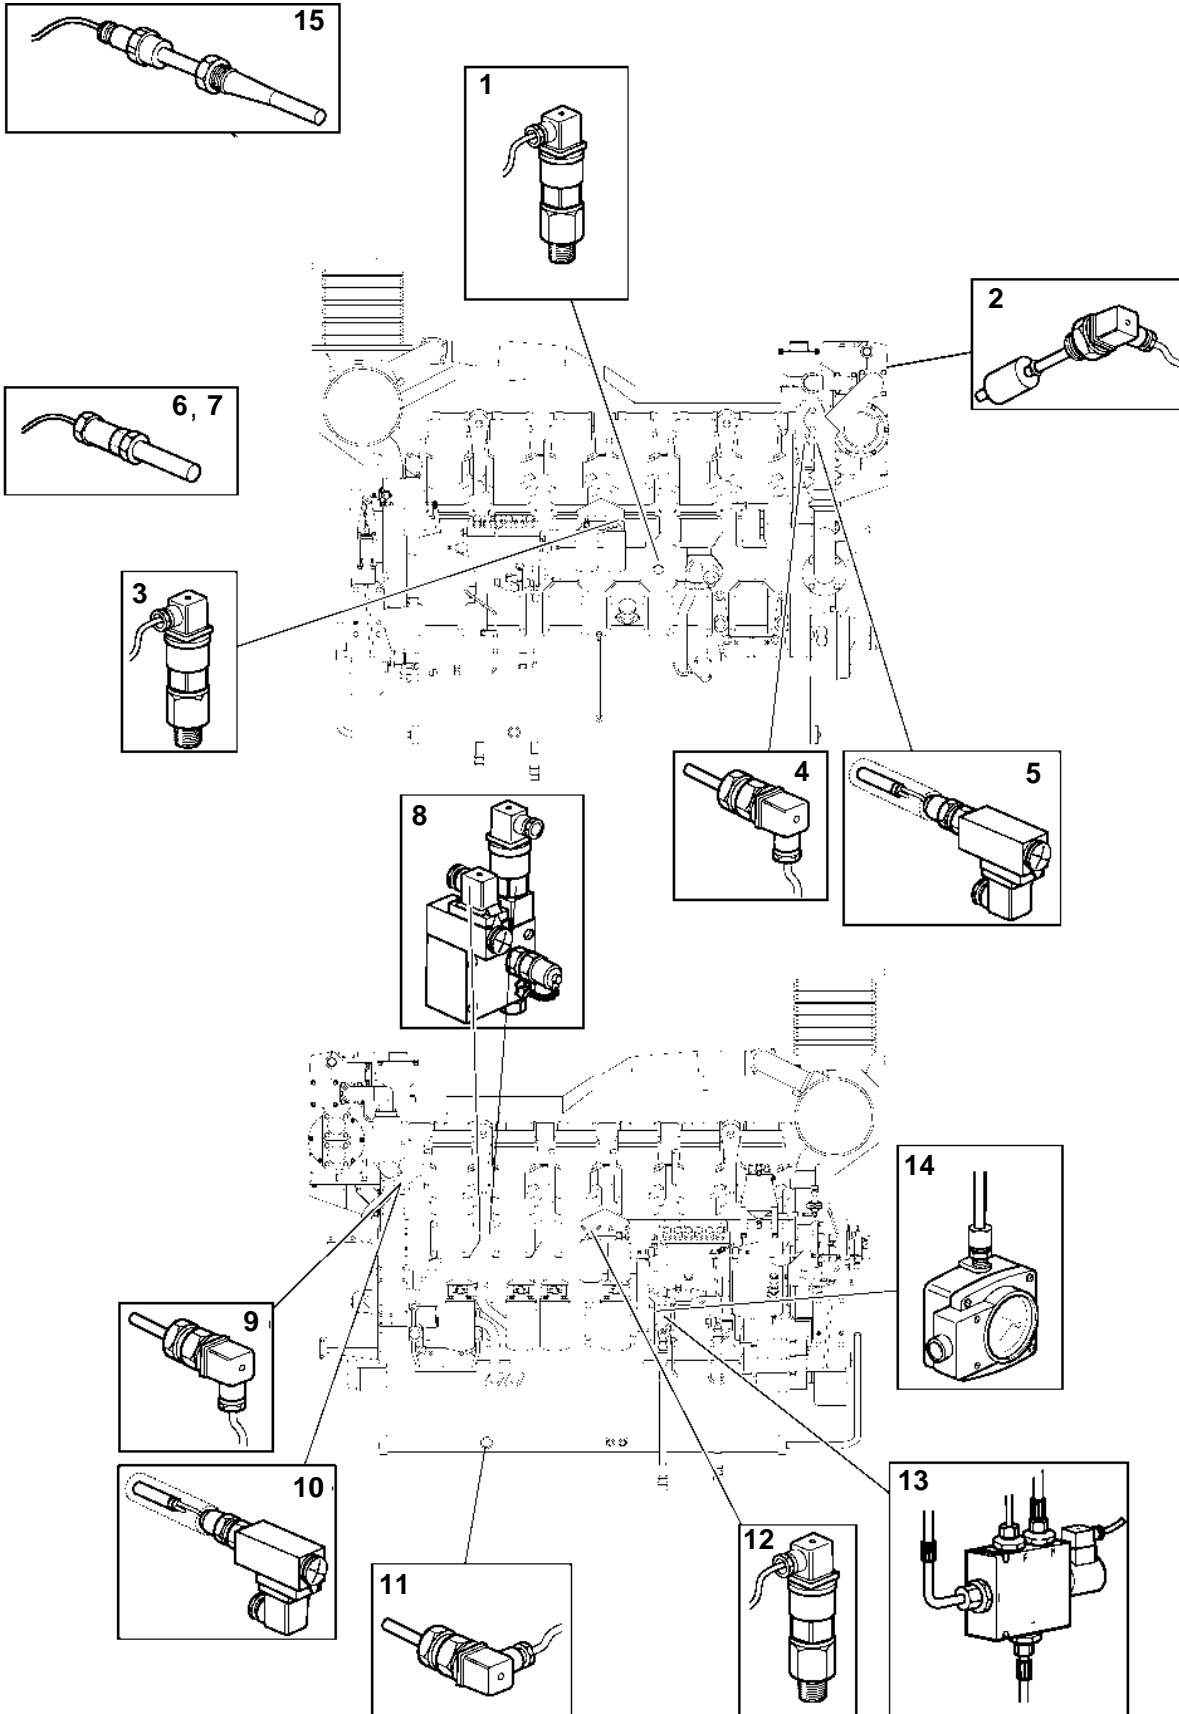

D65A-MT AUX, D65A-MS AUX

D65A-MT AUX, D65A-MS AUX

REF	PART NO.	QTY	DESCRIPTION	NOTES
1	874526	1	Pressure sensor, coolant alarm	
2	881599	1	Level guard, coolant alarm	Use only with -MT engine.
3	874526	1	Pressure sensor, fuel	
4	881596	1	Temperature sensor, coolant alarm	
5	881869	1	Thermo monitor, coolant water	
6	863618	1	Impulse sensor, RPM, GAC	
7	863618	1	Impulse sensor, RPM, SDU	
8	874506	1	Pressure sensor, engine oil alarm	
	881872	1	Pressure monitor, oil-engine, shut down	
9	881596	1	Temperature sensor, coolant alarm	
10	881869	1	Thermo monitor, coolant water	
11	881596	1	Temperature sensor, engine oil alarm	
12	874526	1	Pressure sensor, fuel	
13	3835754	1	Shut-off valve, shut down	
14	881598	1	Level guard, fuel leakage	
15	881597	1	Temperature sensor, exhaust, alarm	