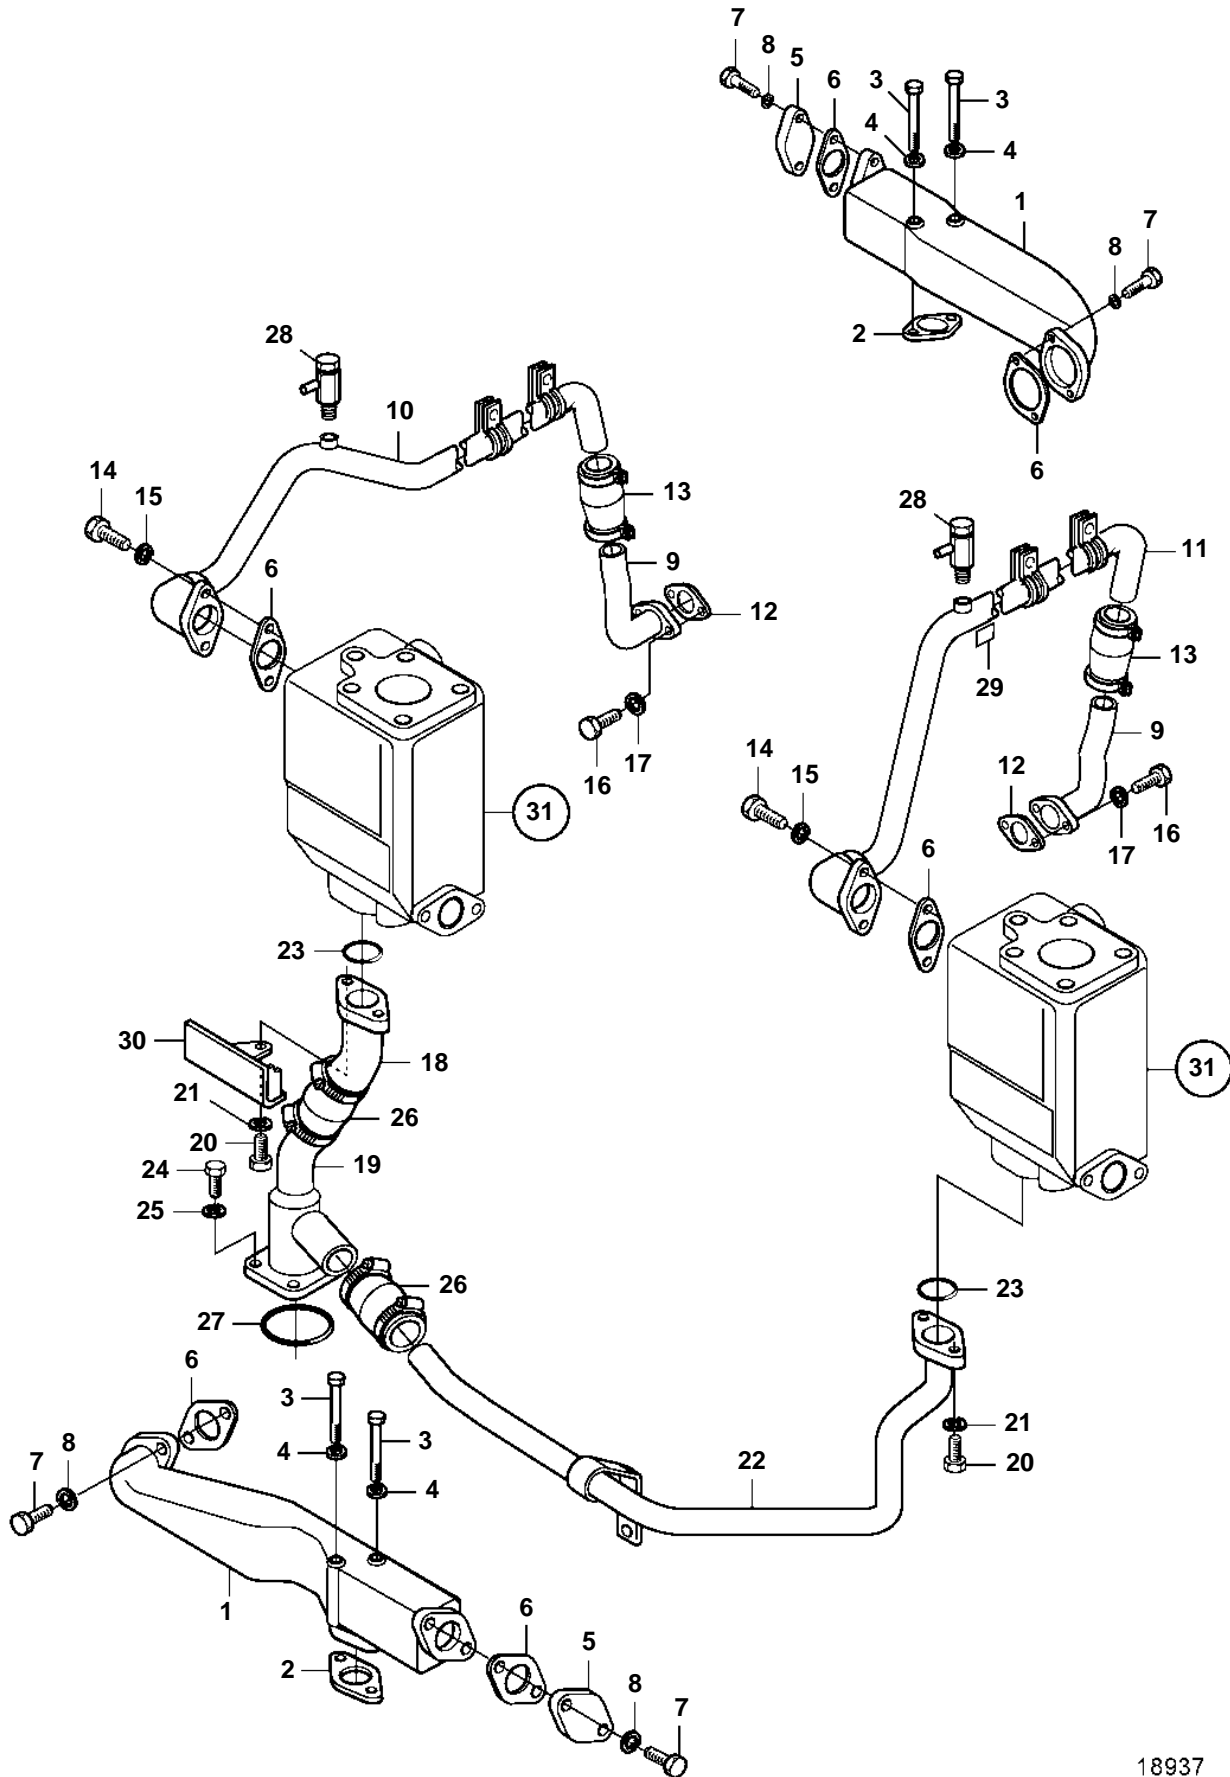

D65A-MS AUX

D65A-MS AUX

REF	PART NO.	QTY	DESCRIPTION	SEE SEC.	NOTES
1	3833271	2	Connector, intercooler		
2	3835436	2	Gasket		
3	3832091	4	Screw		
4	3832245	4	Spring washer		
5	3831665	2	Cover		
6	3831639	6	Gasket		Replaced with 3838300 for contact to water and 3837677 for contact with lubricant.
7	3832058	8	Screw		
8	3832245	8	Spring washer		
9	3834187	2	Water pipe, intercooler		
10	3834188	1	Water pipe		
11	3834189	1	Water pipe		
12	3831639	2	Gasket		Replaced with 3838300 for contact to water and 3837677 for contact with lubricant.
13	3833298	2	Clutch		
14	3832058	4	Screw		
15	3832245	4	Spring washer		
16	3835725	4	Screw		
17	3832245	4	Spring washer		
18	3834004	1	Water pipe		
19	3834003	1	Water pipe, water pump		
20	3832044	4	Screw		
21	3832233	4	Spring washer		
22	3834002	1	Water pipe		
23	3832288	2	O-ring		
24	3832044	8	Screw		
25	3832233	8	Spring washer		
26	3831539	2	Clutch		
27	3831971	1	O-ring		
28	3831636	2	Drain cock		
29	3831871	1	Label		
30	3838355	1	Bracket		
31		2	Thermostat housing		
				5438	