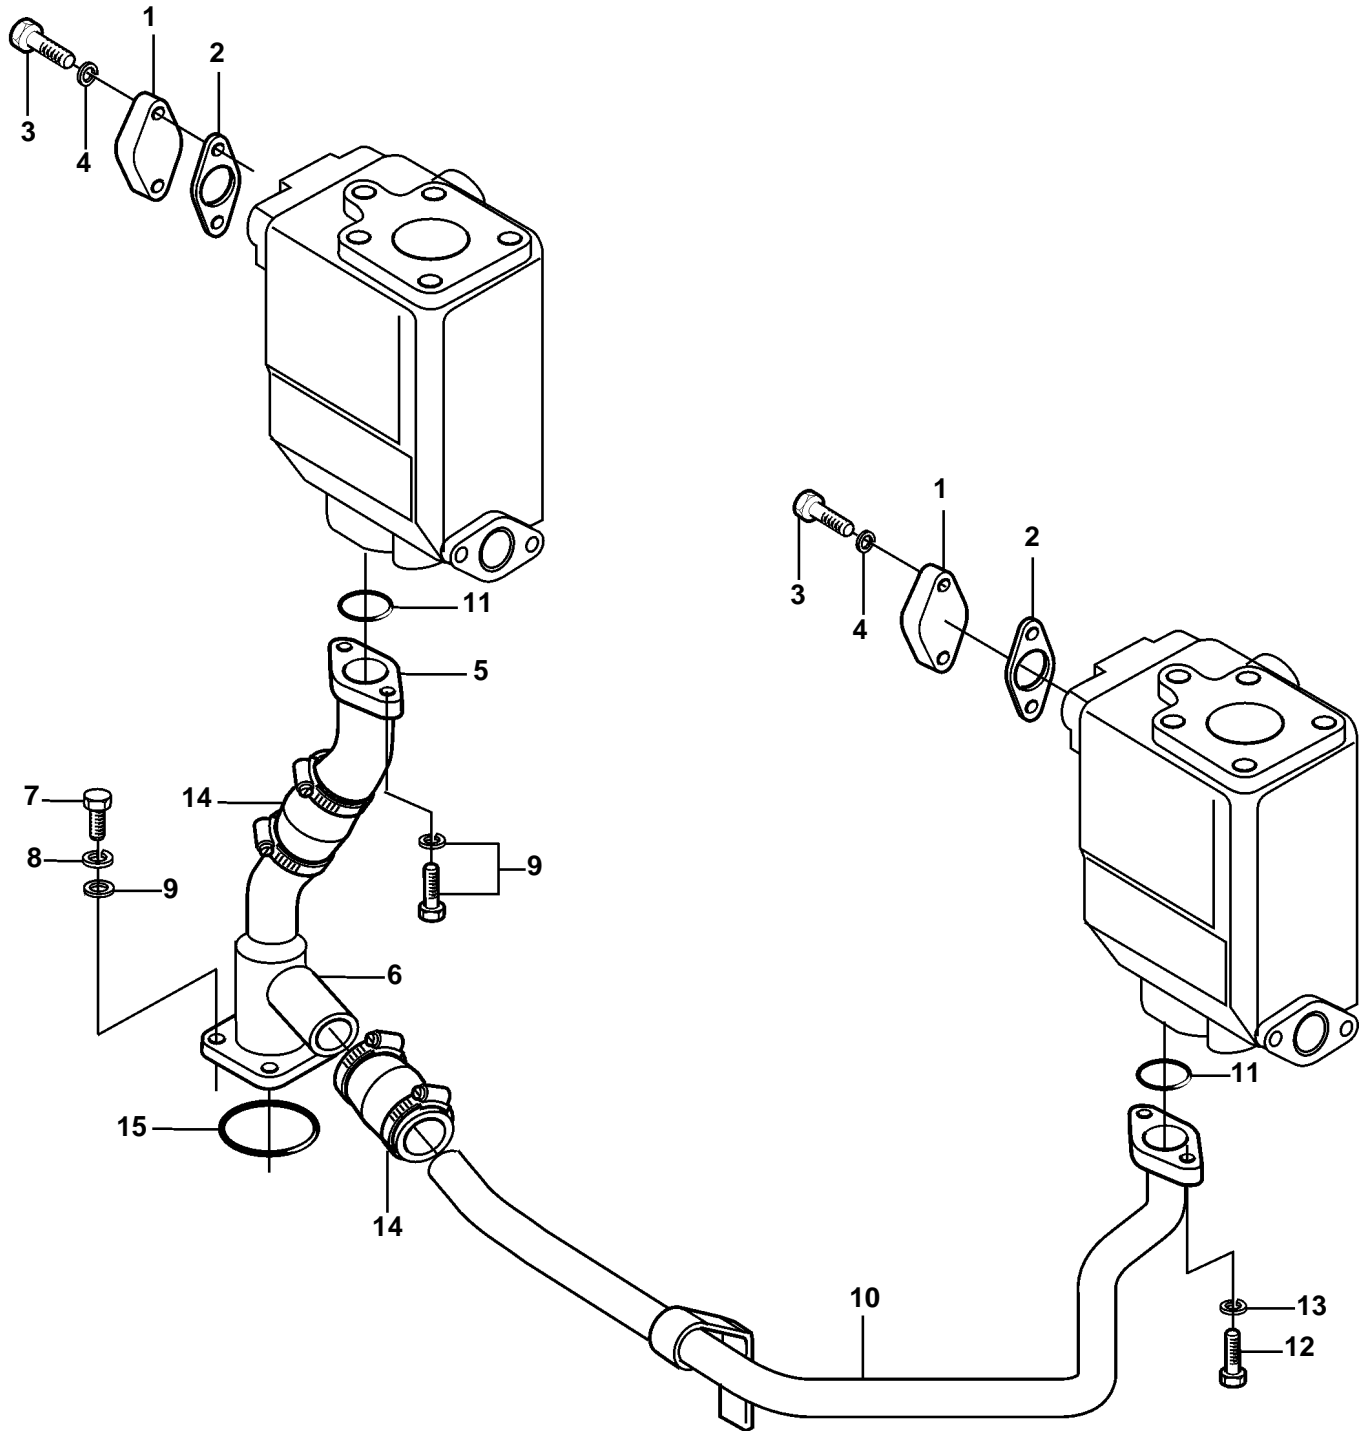

D65A-MT AUX

D65A-MT AUX

REF	PART NO.	QTY	DESCRIPTION
1	3831665	2	Cover
2	3831639	2	Gasket
3	3832058	4	Screw
4	3832245	4	Spring washer
5	3834004	1	Water pipe
6	3834003	1	Water pipe
7	3832044	4	Screw
8	3832233	4	Spring washer
9	3832214	4	Washer
10	3834002	1	Water pipe
11	3832288	2	O-ring
12	3832044	4	Screw
13	3832233	4	Spring washer
14	3831539	2	Clutch
15	3831971	1	O-ring