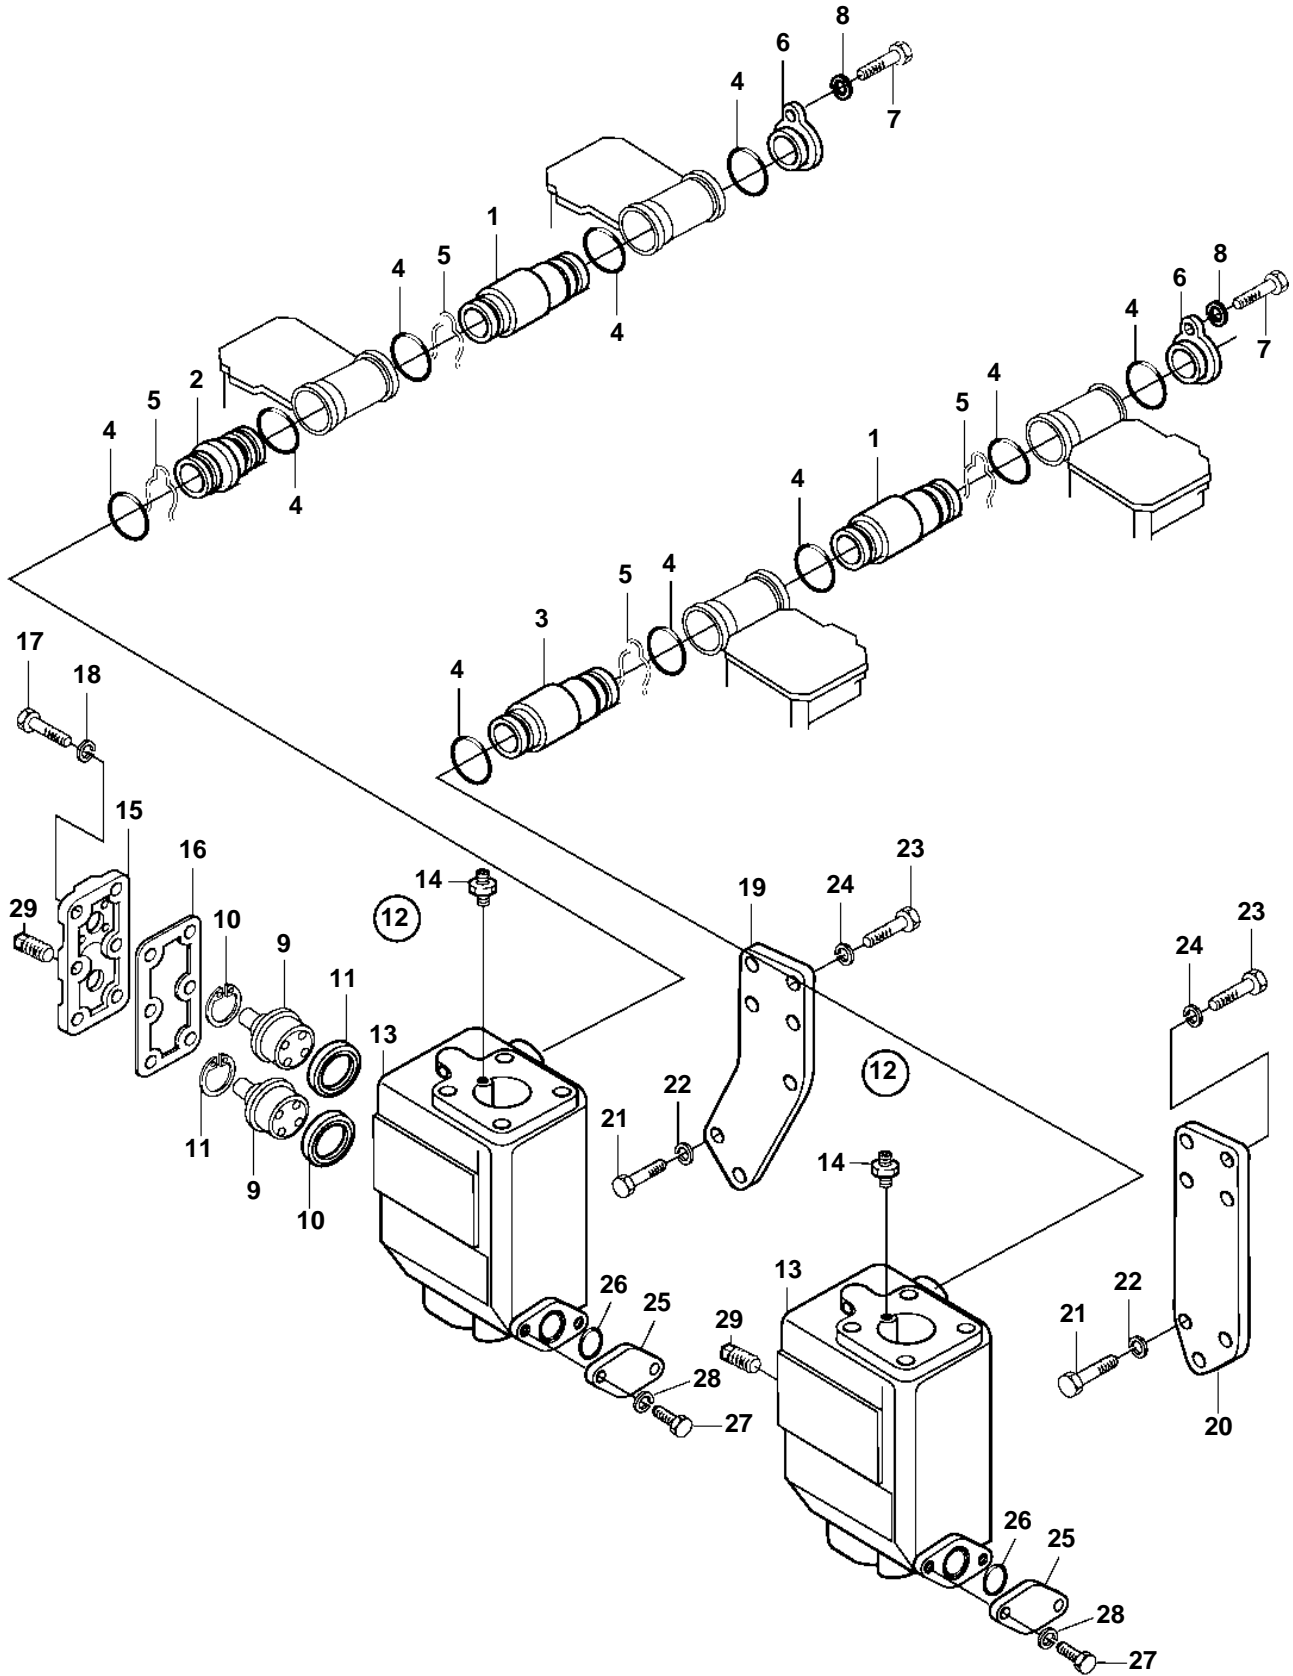

## D65A-MT AUX, D65A-MS AUX

REF	PART NO.	QTY	DESCRIPTION
1	3833270	14	Connector
2	3833287	1	Connector, right
3	3833286	1	Connector, left
4	3831870	32	O-ring
5	3831876	16	Snap ring
6	3839487	2	Cover
7	3832042	2	Screw
8	3832233	2	Spring washer
9	3834768	4	Thermostat
10	3834468	4	Seal
11	3834364	4	Snap ring
12	3833163	2	Thermostat housing
13		1	· Thermostat housing
14	3834823	1	Valve
15	3833404	2	Cover
16	3838301	2	Gasket
17	3832045	12	Screw
18	3832233	12	Spring washer
19	3833070	1	Bracket, right
20	3833069	1	Bracket, left
21	3832099	6	Screw
22	3832282	6	Spring washer
23	3832047	8	Screw
24	3832233	8	Spring washer
25	3833331	2	Cover
26	3832288	2	O-ring
27	3832045	4	Screw
28	3832233	4	Spring washer
29	3832104	8	Plug