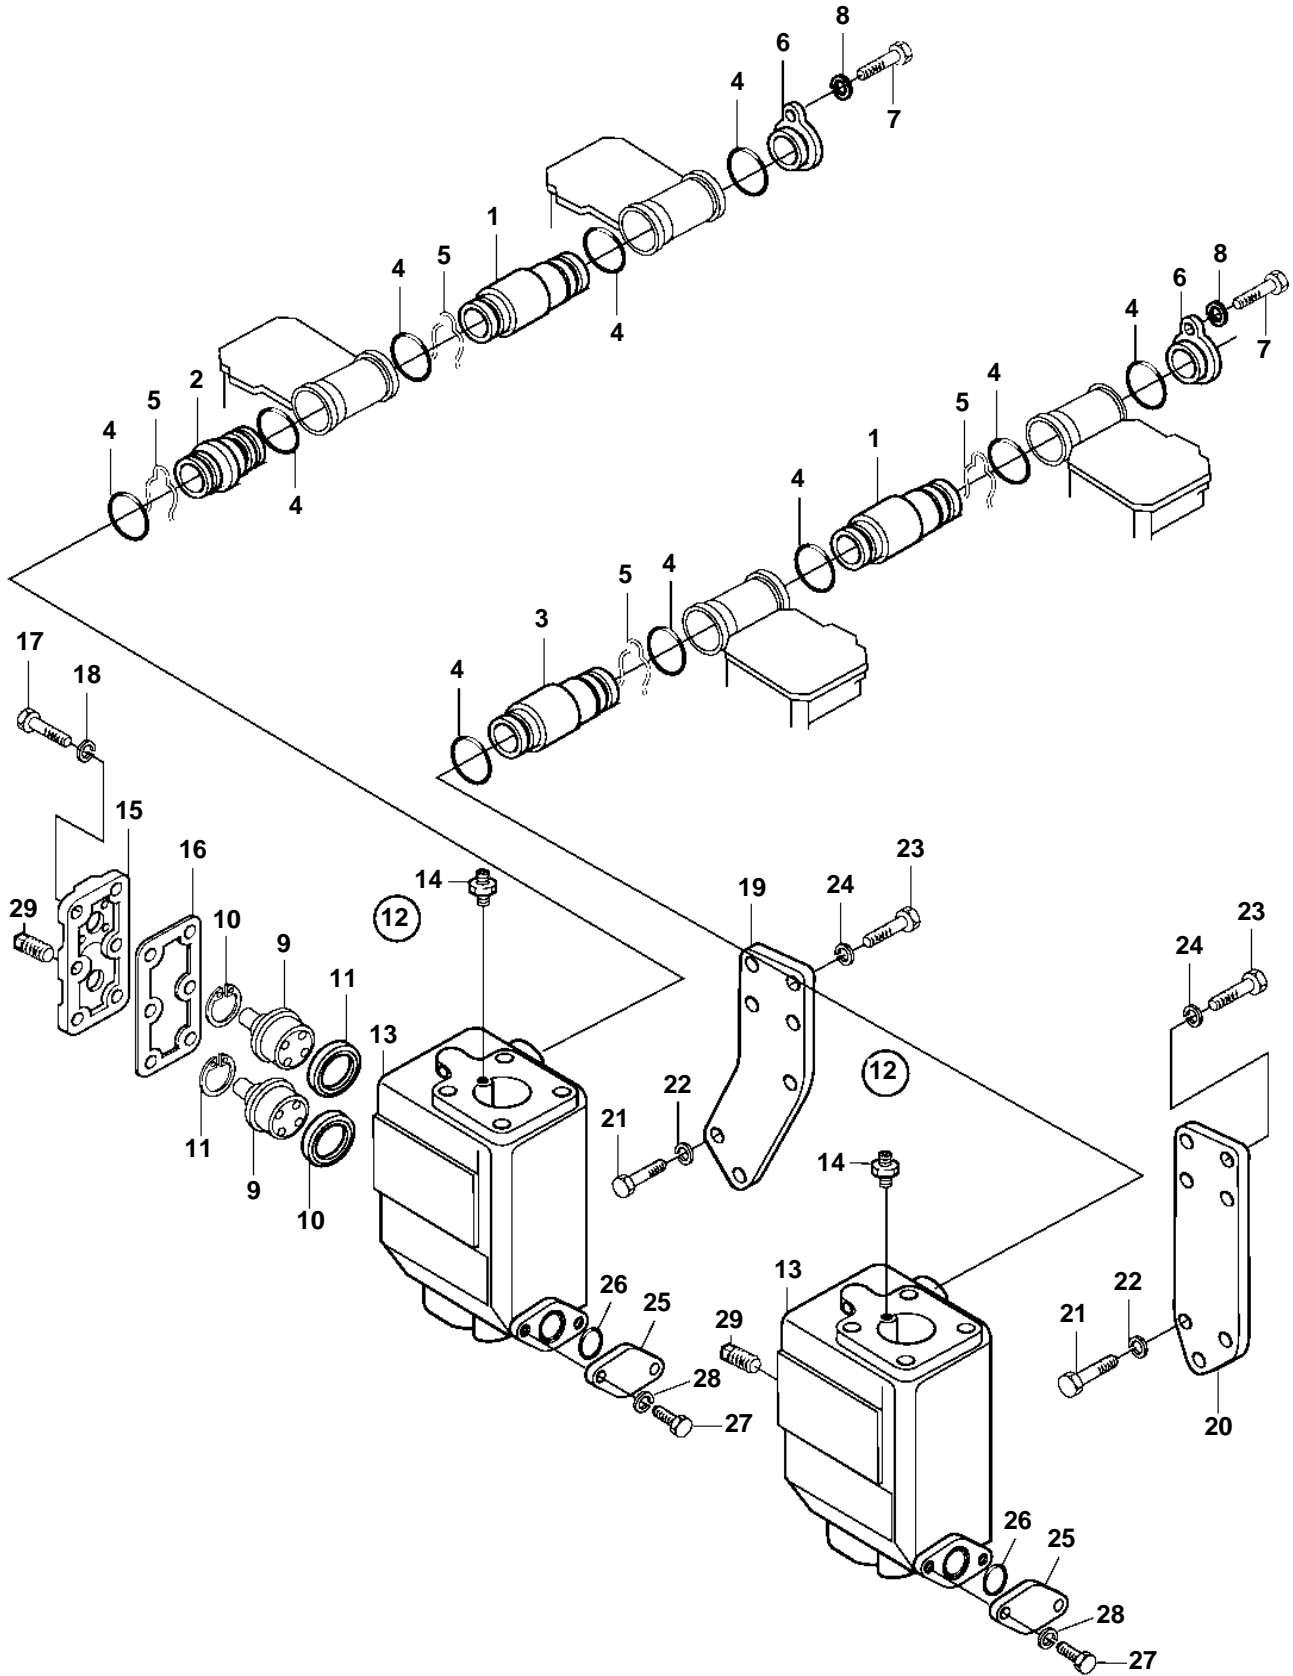

D65A-MT AUX, D65A-MS AUX

D65A-MT AUX, D65A-MS AUX

REF	PART NO.	QTY	DESCRIPTION
1	3833270	14	Connector
2	3833287	1	Connector, right
3	3833286	1	Connector, left
4	3831870	32	O-ring
5	3831876	16	Snap ring
6	3839487	2	Cover
7	3832042	2	Screw
8	3832233	2	Spring washer
9	3834768	4	Thermostat
10	3834468	4	Seal
11	3834364	4	Snap ring
12	3833163	2	Thermostat housing
13		1	· Thermostat housing
14	3834823	1	Valve
15	3833404	2	Cover
16	3838301	2	Gasket
17	3832045	12	Screw
18	3832233	12	Spring washer
19	3833070	1	Bracket, right
20	3833069	1	Bracket, left
21	3832099	6	Screw
22	3832282	6	Spring washer
23	3832047	8	Screw
24	3832233	8	Spring washer
25	3833331	2	Cover
26	3832288	2	O-ring
27	3832045	4	Screw
28	3832233	4	Spring washer
29	3832104	8	Plug