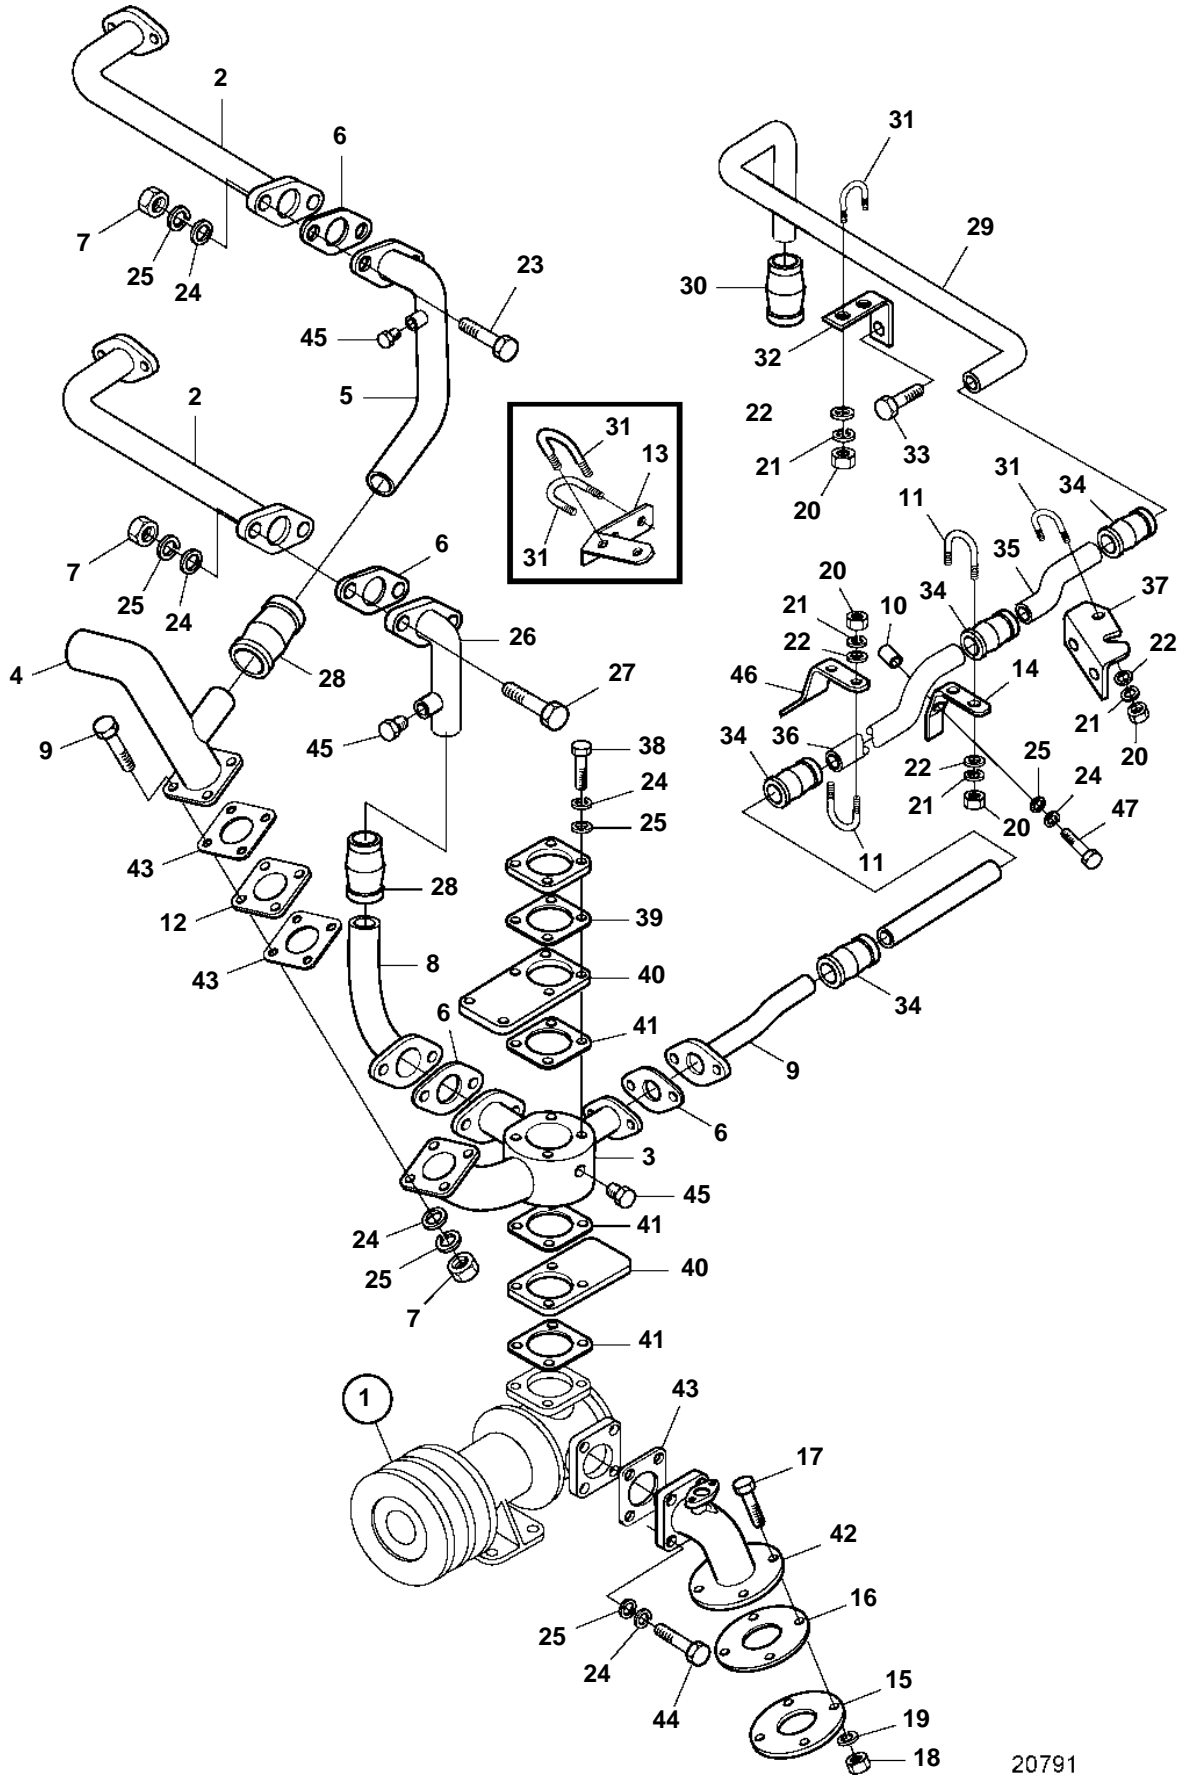

D65A-MT AUX

20791

D65A-MT AUX

REF	PART NO.	QTY	DESCRIPTION	SEE SEC.
1		1	Sea water pump	
				4968
2	3838764	1	Water pipe	
3	3838766	1	Water pipe	
4	3838767	1	Water pipe	
5	3838768	1	Water pipe	
6	3833930	4	Gasket	
7	3832199	16	Lock nut	
8	3838769	1	Water pipe	
9	3838770	1	Water pipe	
10	3835446	3	Collar	
11	3835646	6	Screw	
12	3838771	1	Reduction nipple	
13	3838772	1	Stay	
14	3835634	2	Stay	
15	3833480	1	Flange	
16	3835642	1	Gasket	
17	3835648	4	Screw	
18	3831743	4	Nut	
19	3832282	4	Spring washer	
20	3832192	12	Lock nut	
21	3832225	12	Spring washer	
22	3831791	12	Washer	
23	3832087	2	Screw	
24	3832245	9	Spring washer	
25	3832218	9	Washer	
26	3835621	1	Water pipe	
27	3832073	6	Screw	
28	3835640	2	Clutch	
29	3835633	1	Water pipe	
30	3835641	1	Clutch	
31	3835646	2	Screw	
32	3835626	1	Stay	
33	3835447	1	Screw	
34	3835641	4	Clutch	
35	3835629	1	Water pipe	
36	3835628	1	Water pipe	
37	3835623	1	Stay	
38	3836547	4	Screw	
39	3835636	1	Flange	
40	3835630	2	Plate	
41	3835637	6	Gasket	
42	3835625	1	Water pipe	
43	3835637	3	Gasket	
44	3832063	4	Screw	
45	3835185	2	Plug	
46	3835622	1	Stay	
47	3832075	1	Screw	