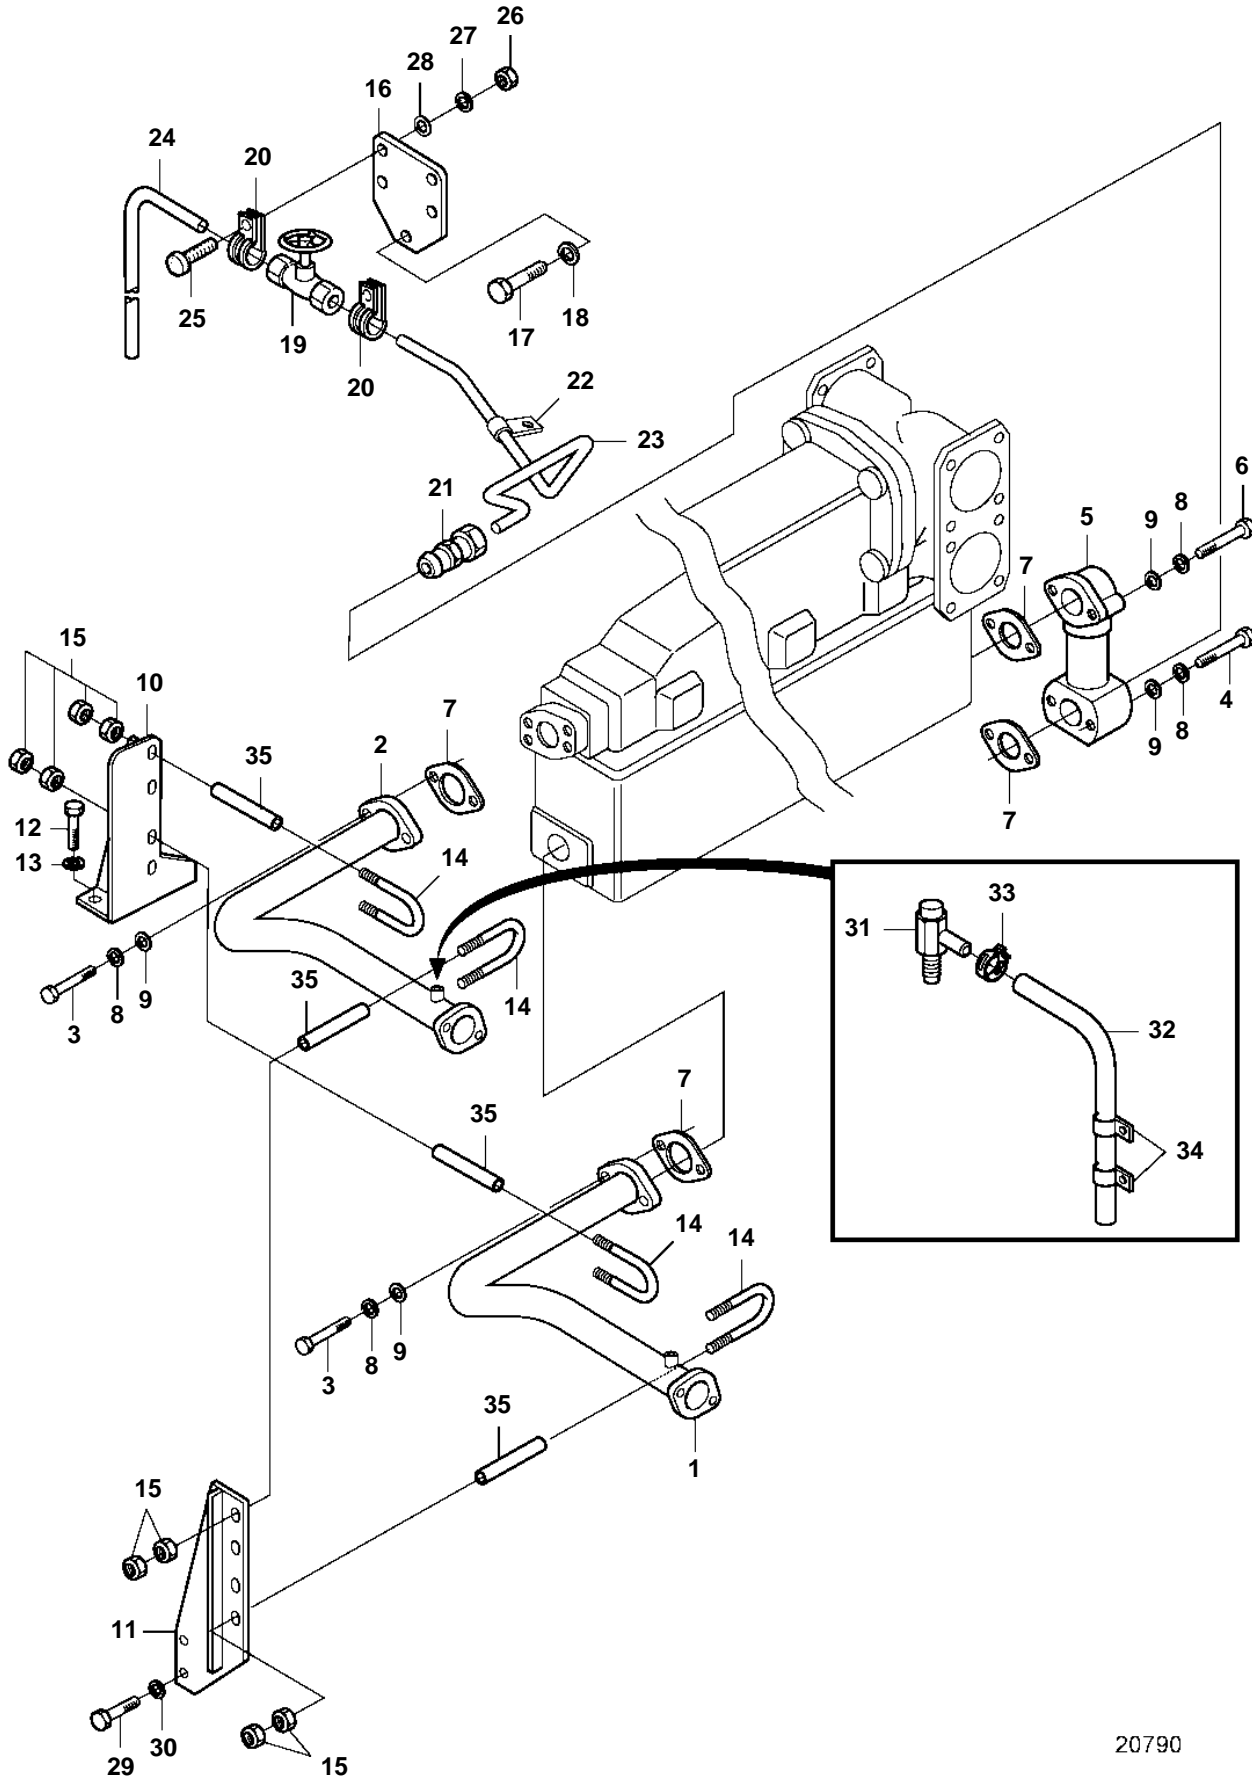

D65A-MT AUX

20790

D65A-MT AUX

REF	PART NO.	QTY	DESCRIPTION
1	3834167	1	Water pipe, sea water inlet
2	3834168	1	Water pipe, Sea Water Outlet
3	3832058	4	Screw
4	3831551	2	Screw
5	3834166	1	Water pipe, cylinder block
6	3832082	2	Screw
7	3833930	4	Gasket
8	3832245	8	Spring washer
9	3832218	8	Washer
10	3834725	1	Stay
11	3833010	1	Bracket
12	3832049	2	Screw
13	3832233	2	Spring washer
14	3834819	4	Clamp
15	3832196	16	Lock nut
16	3834728	1	Stay, timing gear cover
17	3832063	1	Screw
18	3832245	1	Spring washer
19	3834836	1	Valve
20	3833194	2	Clip
21	3833240	1	Connector
22	3831549	1	Clip
23	3834010	1	Drain pipe
24	3834009	1	Drain pipe
25	3831680	2	Cross recessed screw
26	3831741	2	Nut
27	3831797	2	Spring washer
28	3831788	2	Washer
29	3835723	2	Screw
30	3832233	2	Spring washer
31	3831636	1	Drain cock
32	3832302	1	Tube
33	3832314	1	Hose clamp
34	3833189	2	Clip
35	3838193	4	Tube