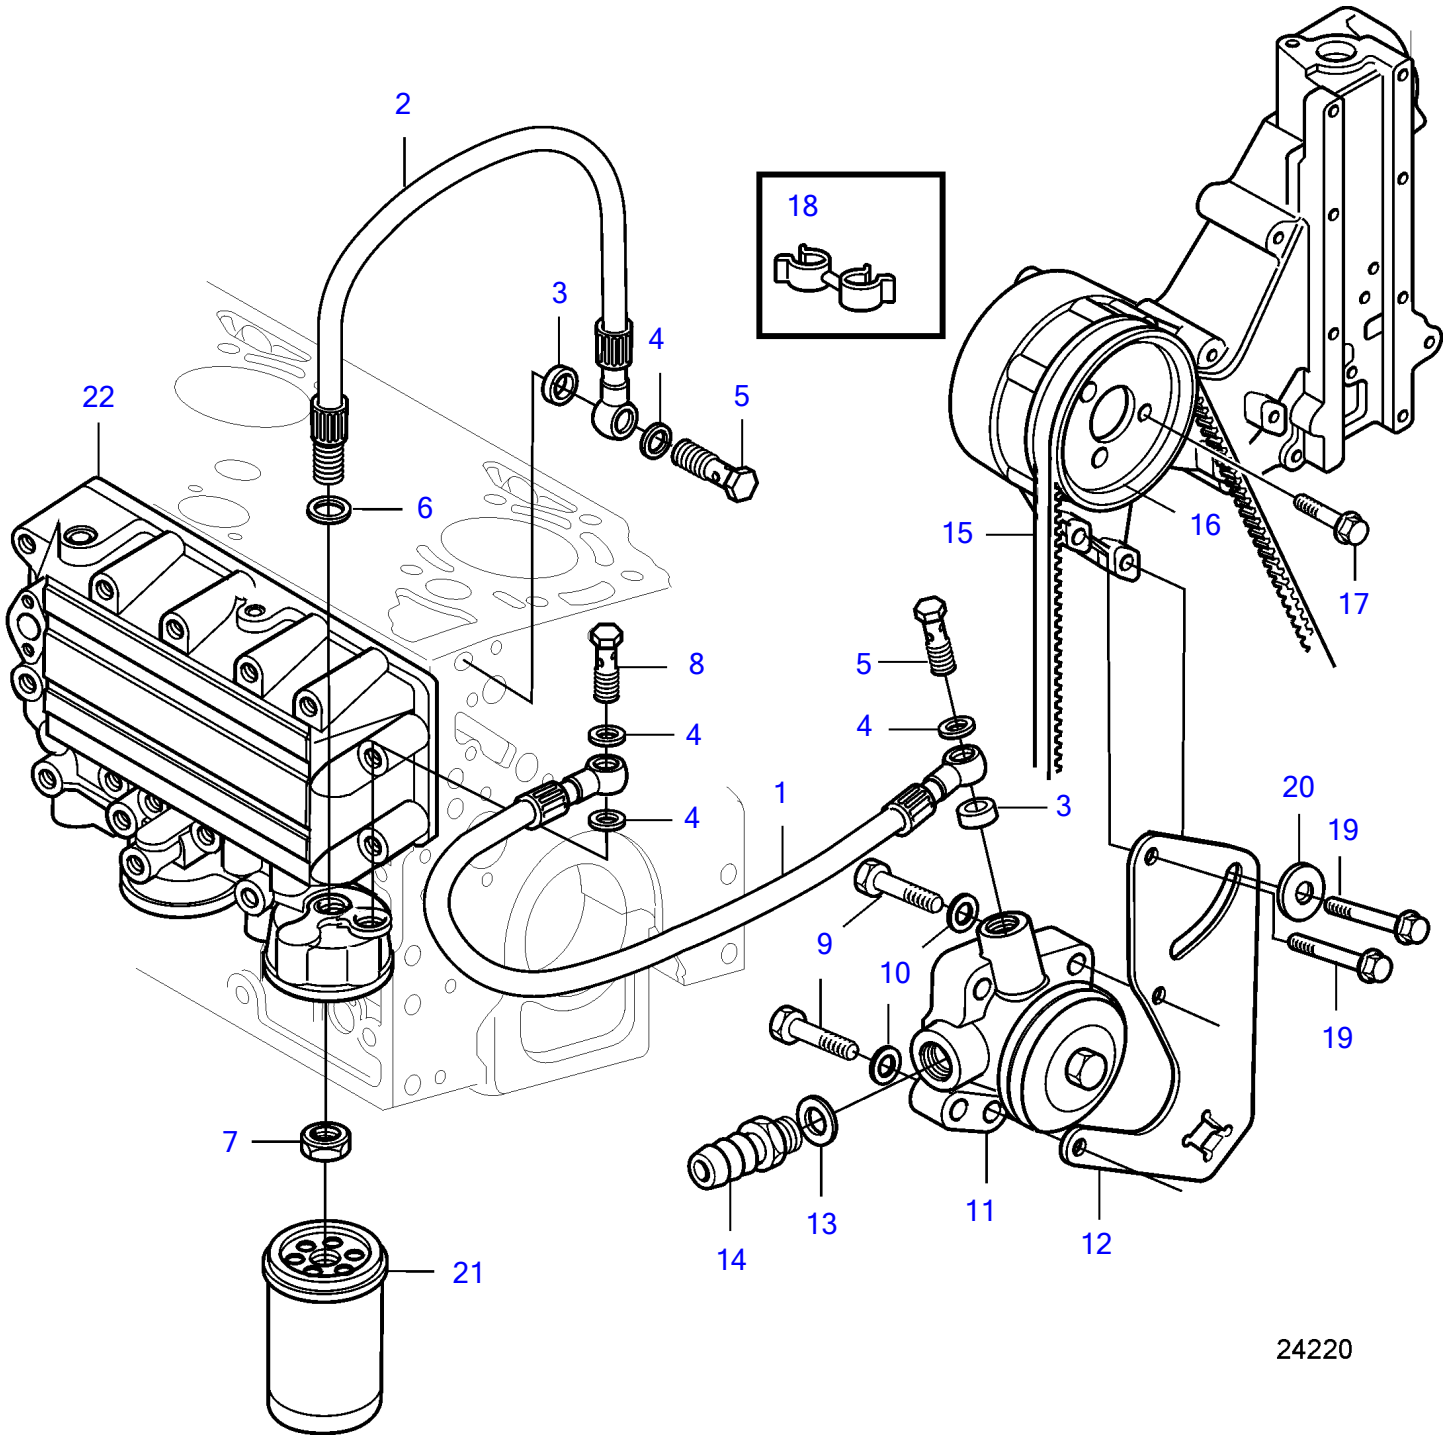

D5A-A T, D7A-A T, D5A-A TA, D7A-A TA, D5A-B TA, D5A-B TA, D5A-B TA, D7A-B TA, D7A-B TA, D7A-B TA

D5A-A T, D7A-A T, D5A-A TA, D7A-A TA, D5A-B TA, D5A-B TA, D5A-B TA, D7A-B TA, D7A-B TA, D7A-B TA

REF	PART NO.	QTY	DESCRIPTION	SEE SEC.	NOTES
1	20460256	1	Fuel pipe		
2	20460255	1	Fuel pipe		
3	20405769	2	Sealing ring		
4	21108673	4	Sealing ring		
5	20405562	2	Hollow screw		
6	947622	1	Gasket		
7	20441521	1	Hexagon nut		
8	25167	1	Hollow screw		
9	20450912	2	Screw		
10	20460063	2	Spring washer		
11	20460417	1	Pump		SN-010557491
	21193376	1	Pump		SN10557492-10609370
	21215474	1	Pump		SN10609371-
	21264822	1	Pump		Replaced by 21518471
	21518471	1	Pump		For V-belt 21322035
12	20460254	1	Bracket		
13	947622	1	Gasket		
14	20412596	1	Hose nipple		
15	976490	1	V-belt		L=1200mm
16	888715	1	Gear pulley		
17	20405792	3	Screw		L=16mm
18	20515411	2	Hose retainer		
19	20460028	2	Screw		
20	20405734	1	Washer		
21	3825133	1	Fuel filter		
22		1	Oil cooler, housing		
			.		
			.	6419	