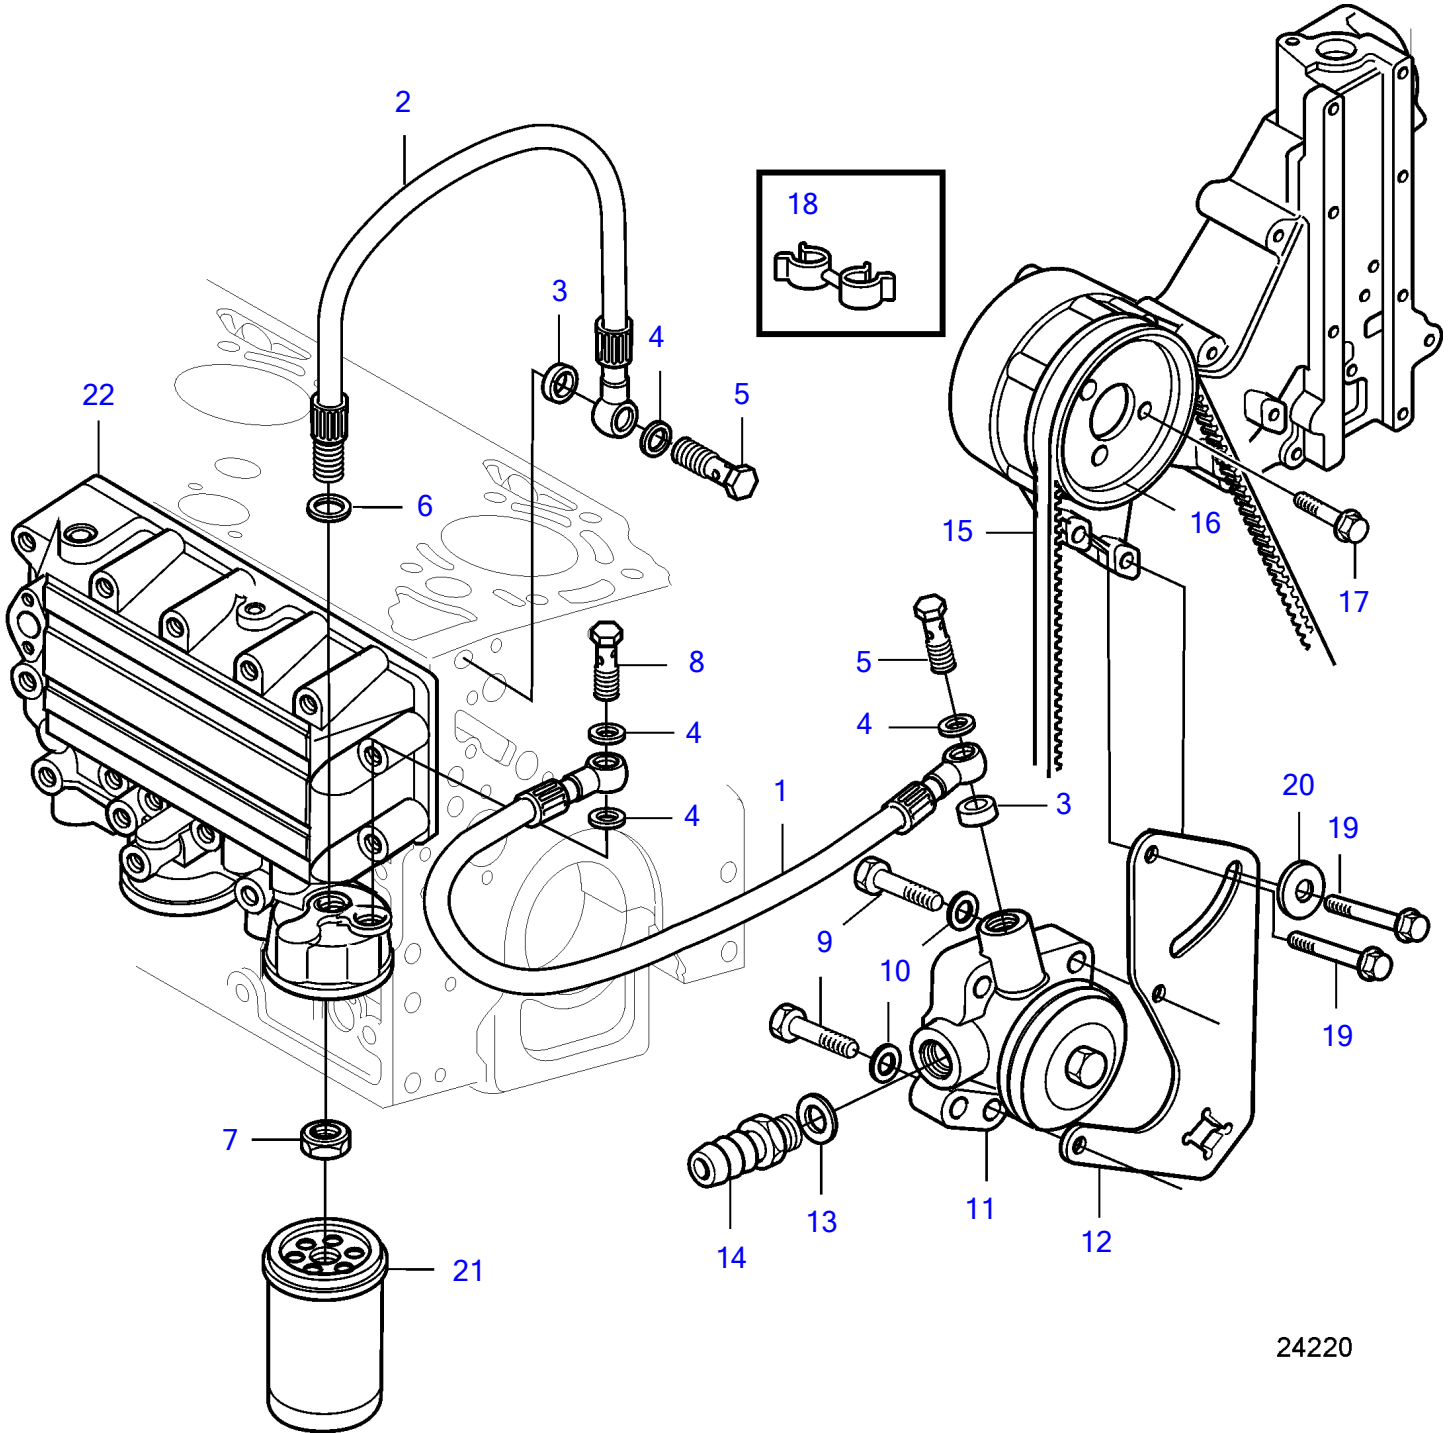

D5A-A T, D7A-A T, D5A-A TA, D7A-A TA, D5A-B TA, D5A-B TA, D5A-B TA, D7A-B TA, D7A-B TA, D7A-B TA

24220

D5A-A T, D7A-A T, D5A-A TA, D7A-A TA, D5A-B TA, D5A-B TA, D5A-B TA, D7A-B TA, D7A-B TA, D7A-B TA

REF	PART NO.	QTY	DESCRIPTION	SEE SEC.	NOTES
1	20460256	1	Fuel pipe		
2	20460255	1	Fuel pipe		
3	20405769	2	Sealing ring		
4	21108673	4	Sealing ring		
5	20405562	2	Hollow screw		
6	947622	1	Gasket		
7	20441521	1	Hexagon nut		
8	25167	1	Hollow screw		
9	20450912	2	Screw		
10	20460063	2	Spring washer		
11	20460417	1	Pump		SN-010557491
	21193376	1	Pump		SN10557492-10609370
	21215474	1	Pump		SN10609371-
	21264822	1	Pump		Replaced by 21518471
	21518471	1	Pump		For V-belt 21322035
12	20460254	1	Bracket		
13	947622	1	Gasket		
14	20412596	1	Hose nipple		
15	976490	1	V-belt		L=1200mm
16	888715	1	Gear pulley		
17	20405792	3	Screw		L=16mm
18	20515411	2	Hose retainer		
19	20460028	2	Screw		
20	20405734	1	Washer		
21	3825133	1	Fuel filter		
22		1	Oil cooler, housing		
			.		
			.	6419	