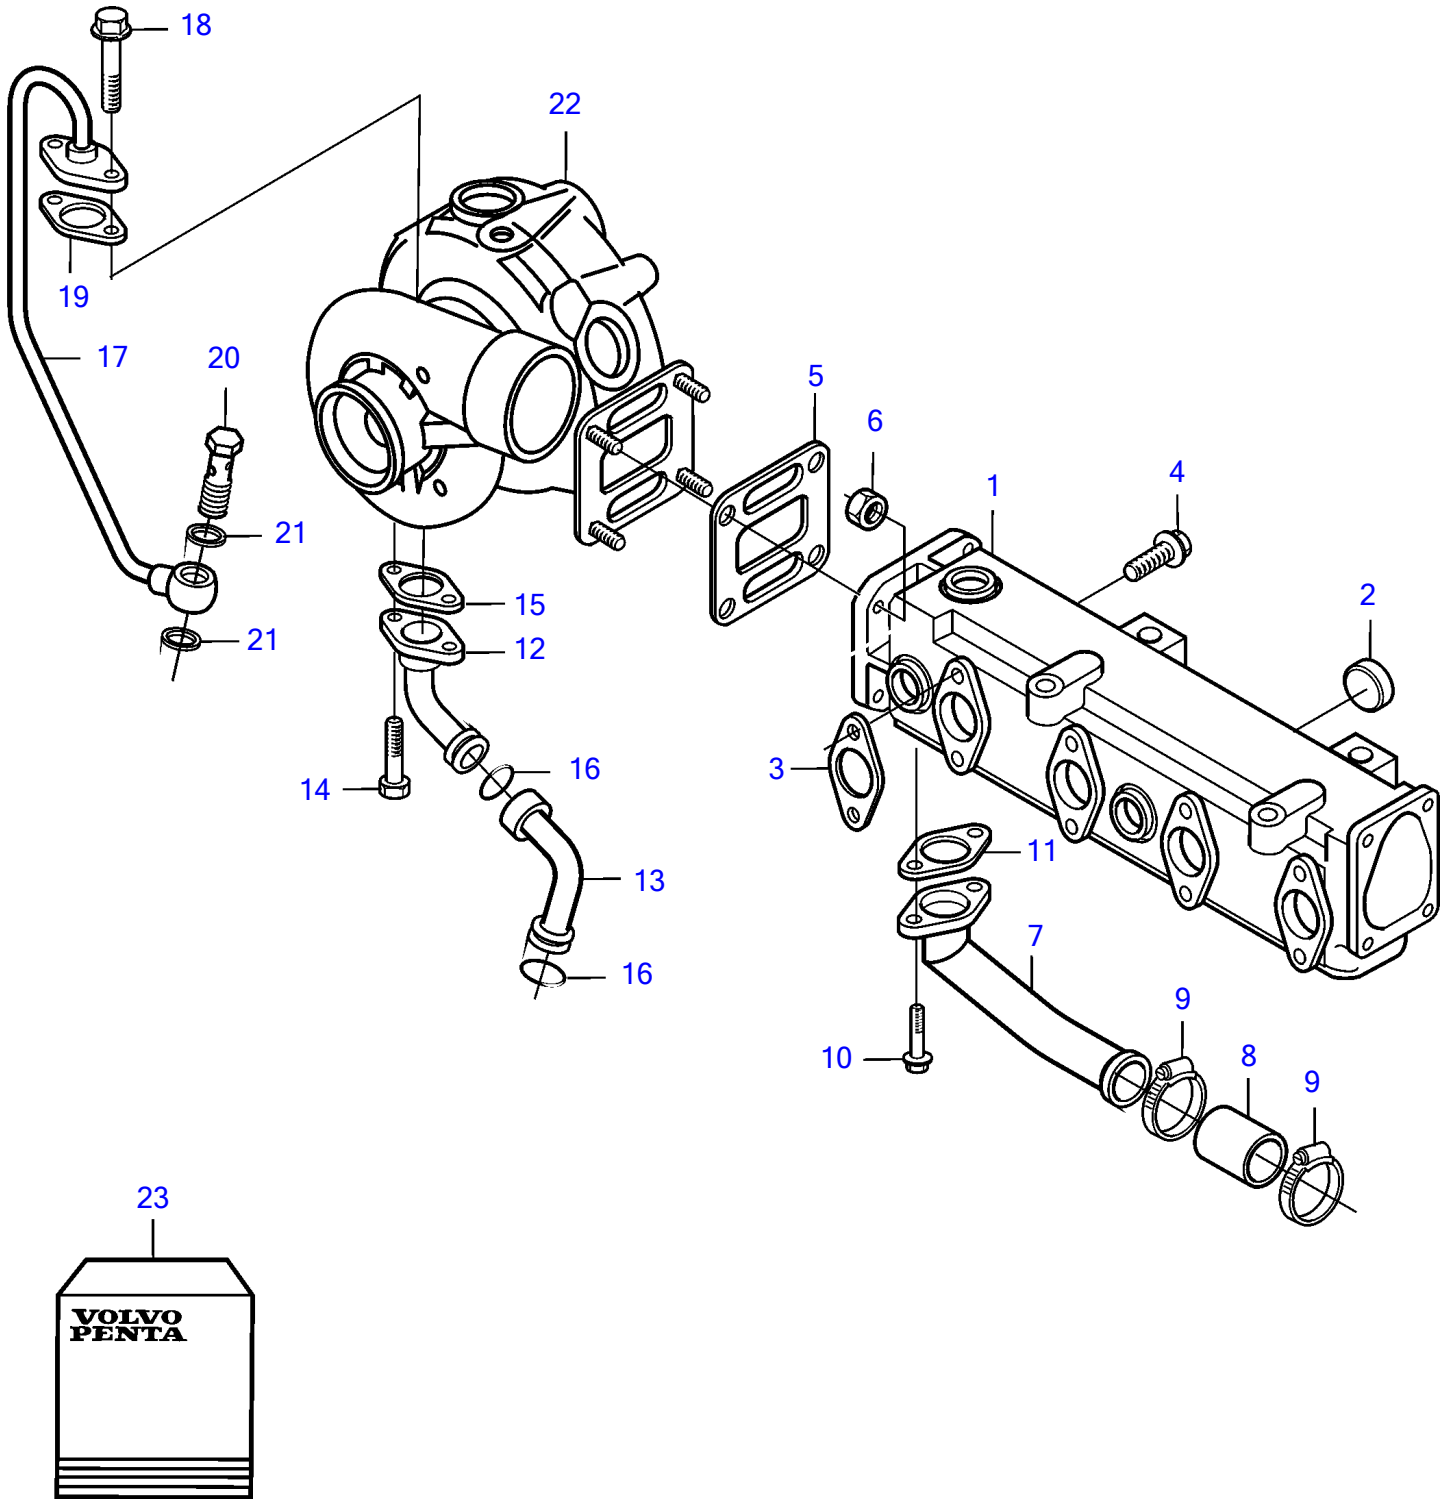

D5A-A T

19795

D5A-A T

REF	PART NO.	QTY	DESCRIPTION	NOTES
1	888782	1	Exhaust manifold	
2	20412745	7	• Cap plug	
3	20557208	4	Gasket	
4	888783	8	Hexagon screw	
5	888880	1	Gasket	
6	20412308	4	Hexagon nut	
7	888891	1	Water pipe	
8	888816	1	Rubber sleeve	
9	853548	2	Hose clamp	
10	945444	2	Flange screw	
11	20405825	1	Gasket	
12	888872	1	Lubricating pipe	
13	888873	1	Lubricating pipe	
14	946173	2	Flange screw	
15	20405790	1	Gasket	
16	20405822	2	O-ring	
17	888871	1	Lubricant line	
18	946173	2	Flange screw	
19	20405595	1	Gasket	
20	25167	1	Hollow screw	
21	969011	2	Gasket	
22		1	Turbocharger	
	3802172	1	Turbocharger, exch	
	3802172	1	Turbocharger	
			• parts not sold separately	
23	(3842144)	1	Gasket kit, inlet/exhaust	See group 99, Obsolete part
	(3842149)	1	Gasket kit, connection, turbo	See group 99, Obsolete part
	20460816	1	Turbocharger, turbo	