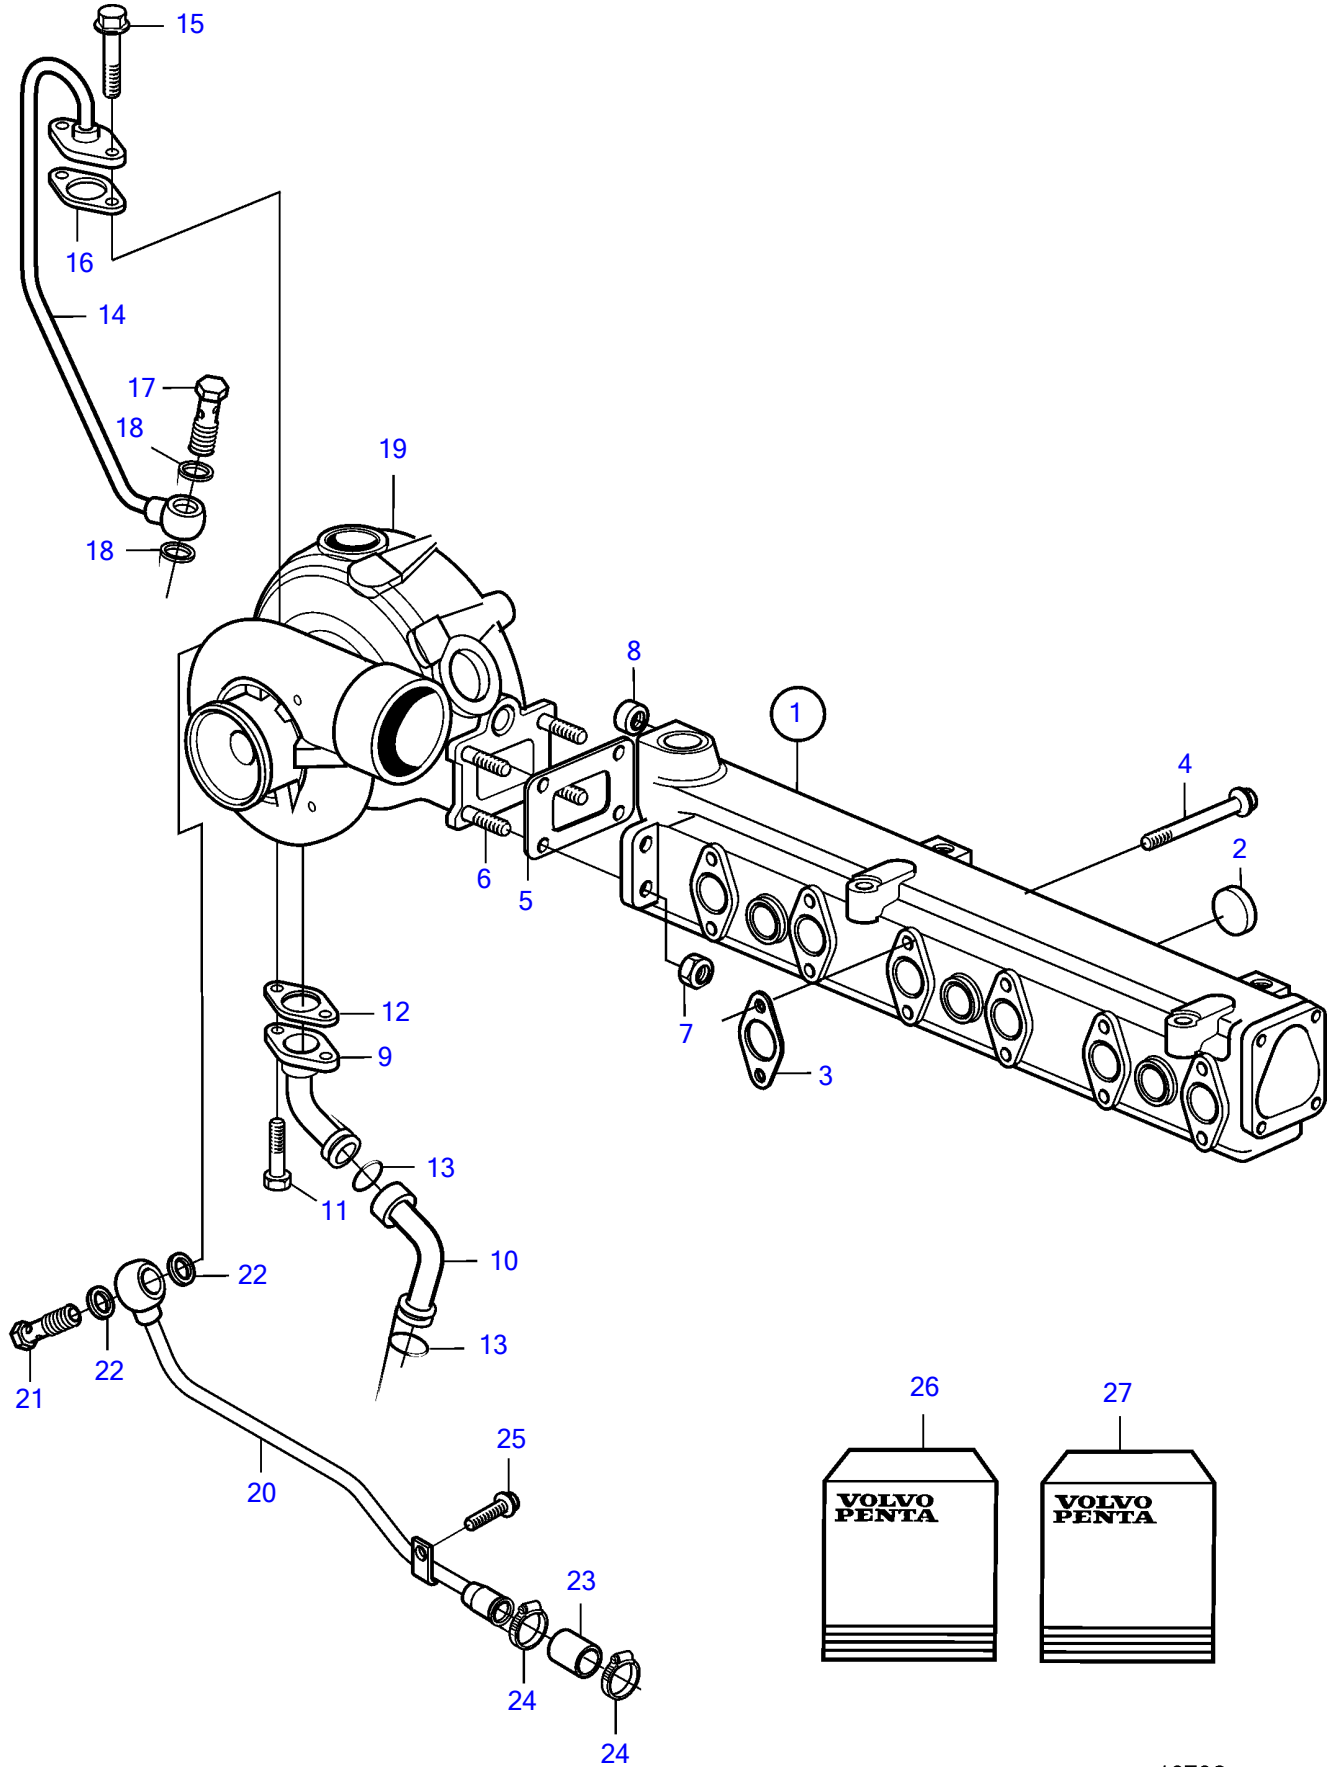

D7A-A TA, D7A-B TA, D7A-B TA, D7A-B TA

D7A-A TA, D7A-B TA, D7A-B TA, D7A-B TA

REF	PART NO.	QTY	DESCRIPTION	NOTES
1	3587175	1	Exhaust manifold	
2	20412745	10	• Cap plug	
3	20557208	6	Gasket	
4	888783	12	Hexagon screw	
5	888784	1	Gasket	
6	888785	4	Stud	
7	20412308	4	Hexagon nut	
8	888786	1	Sealing ring	
9	888730	1	Return line	
10	888731	1	Return line	
11	946173	2	Flange screw	
12	20405790	1	Gasket	
13	20405822	2	O-ring	
14	888744	1	Oil line	
15	946173	2	Flange screw	
16	20405595	1	Gasket	
17	25167	1	Hollow screw	
18	969011	2	Gasket	
19		1	Turbocharger	
	3802175	1	Turbocharger, exch	
	3802175	1	Turbocharger	
			• parts not sold separately	
20	888815	1	Water pipe	
21	20460398	1	Hollow screw	
22	947628	1	Gasket	
23	888816	1	Rubber sleeve	
24	853548	2	Hose clamp	
25	20405792	1	Screw	
26	(3842147)	1	Gasket kit, inlet/exhaust	See group 99, Obsolete part
27	(3842150)	1	Gasket kit, connection, turbo	Obsolete part, See group 99
	888790		Repair kit	See group 99