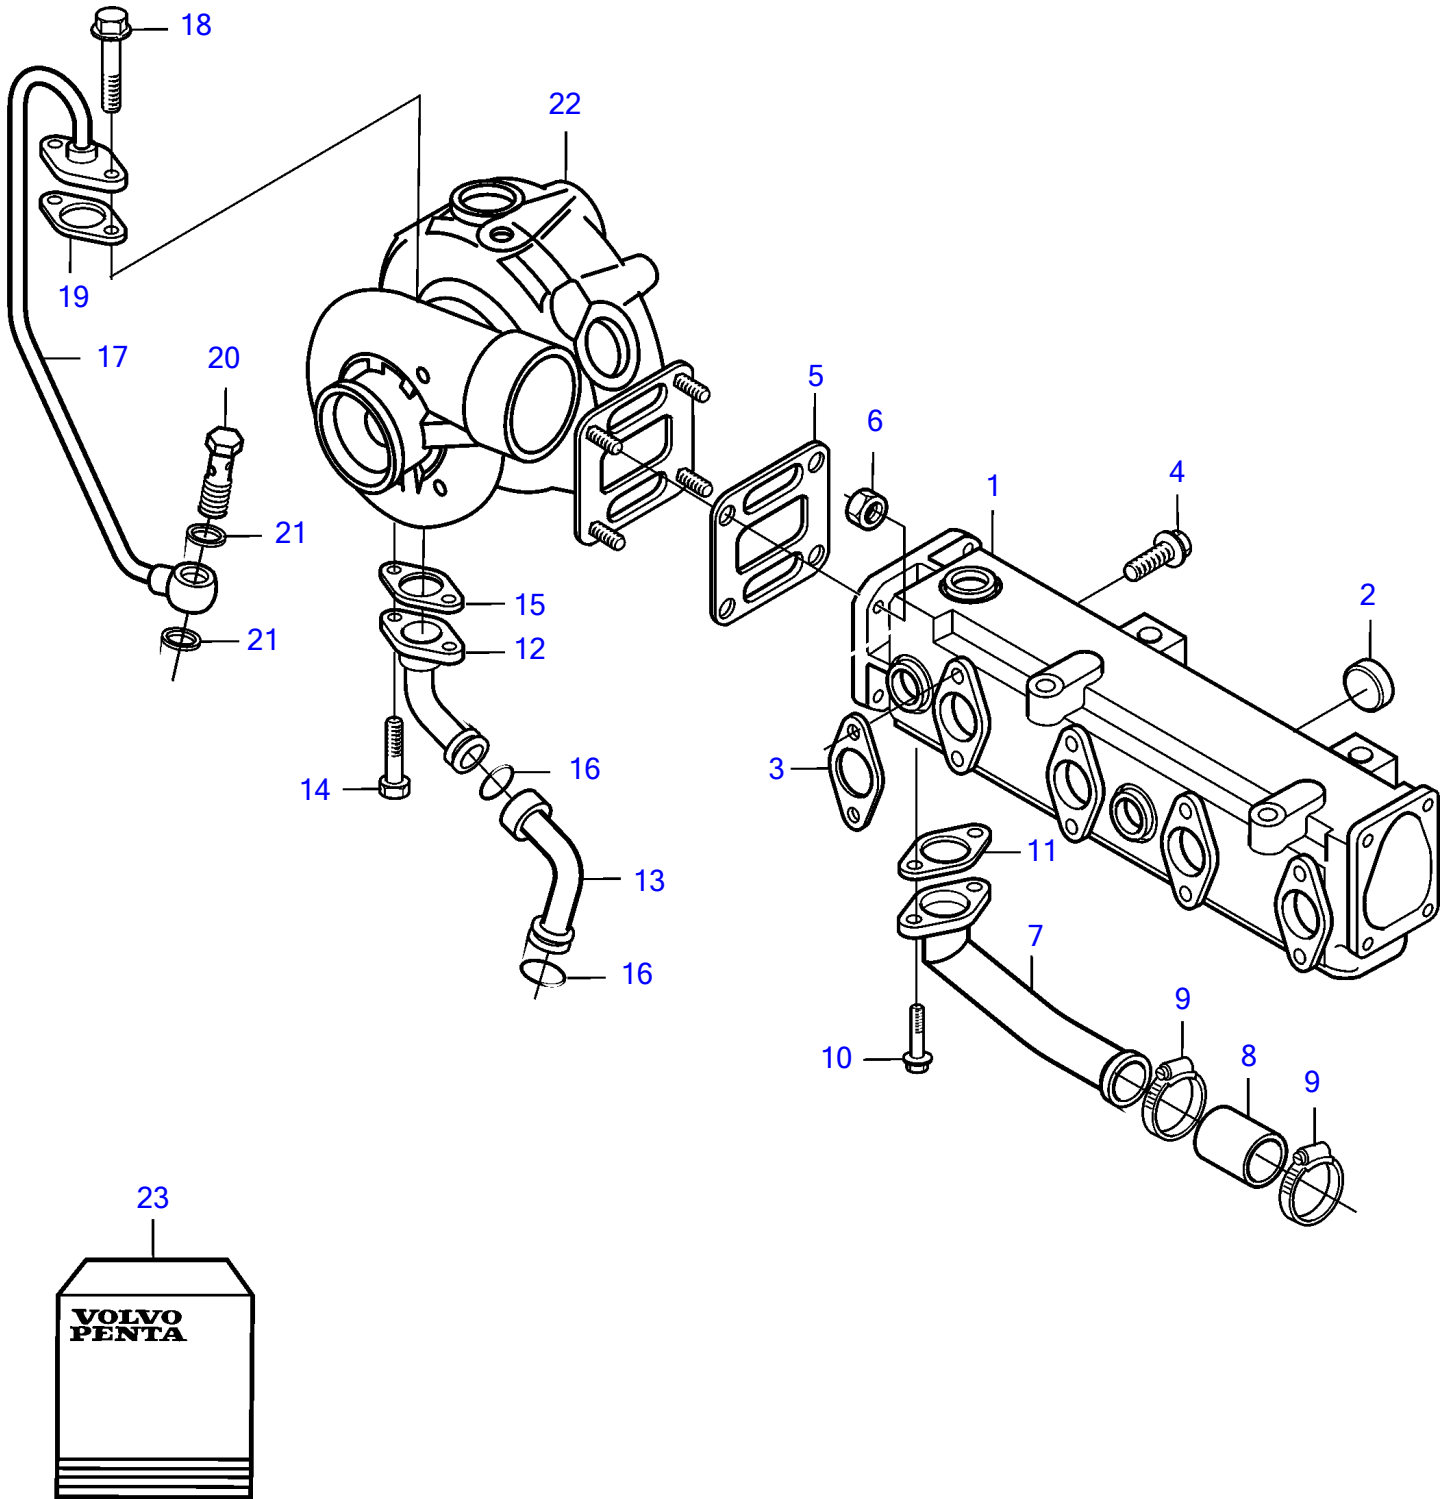

D5A-A TA, D5A-B TA, D5A-B TA, D5A-B TA

19795

D5A-A TA, D5A-B TA, D5A-B TA, D5A-B TA

REF	PART NO.	QTY	DESCRIPTION	NOTES
1	888782	1	Exhaust manifold	
2	20412745	7	• Cap plug	
3	20557208	4	Gasket	
4	888783	8	Hexagon screw	
5	888880	1	Gasket	
6	20412308	4	Hexagon nut	
7	888891	1	Water pipe	
8	888816	1	Rubber sleeve	
9	853548	2	Hose clamp	
10	945444	2	Flange screw	
11	20405825	1	Gasket	
12	888872	1	Lubricating pipe	
13	888873	1	Lubricating pipe	
14	946173	2	Flange screw	
15	20405790	1	Gasket	
16	20405822	2	O-ring	
17	888871	1	Lubricant line	
18	946173	2	Flange screw	
19	20405595	1	Gasket	
20	25167	1	Hollow screw	
21	969011	2	Gasket	
22		1	Turbocharger	
	3802171	1	Turbocharger, exch	
	3802171	1	Turbocharger	
			• parts not sold separately	
23	(3842145)	1	Gasket kit, inlet/exhaust	See group 99, Obsolete part
	(3842149)	1	Gasket kit, connection, turbo	Obsolete part, See group 99
	20460816	1	Turbocharger	