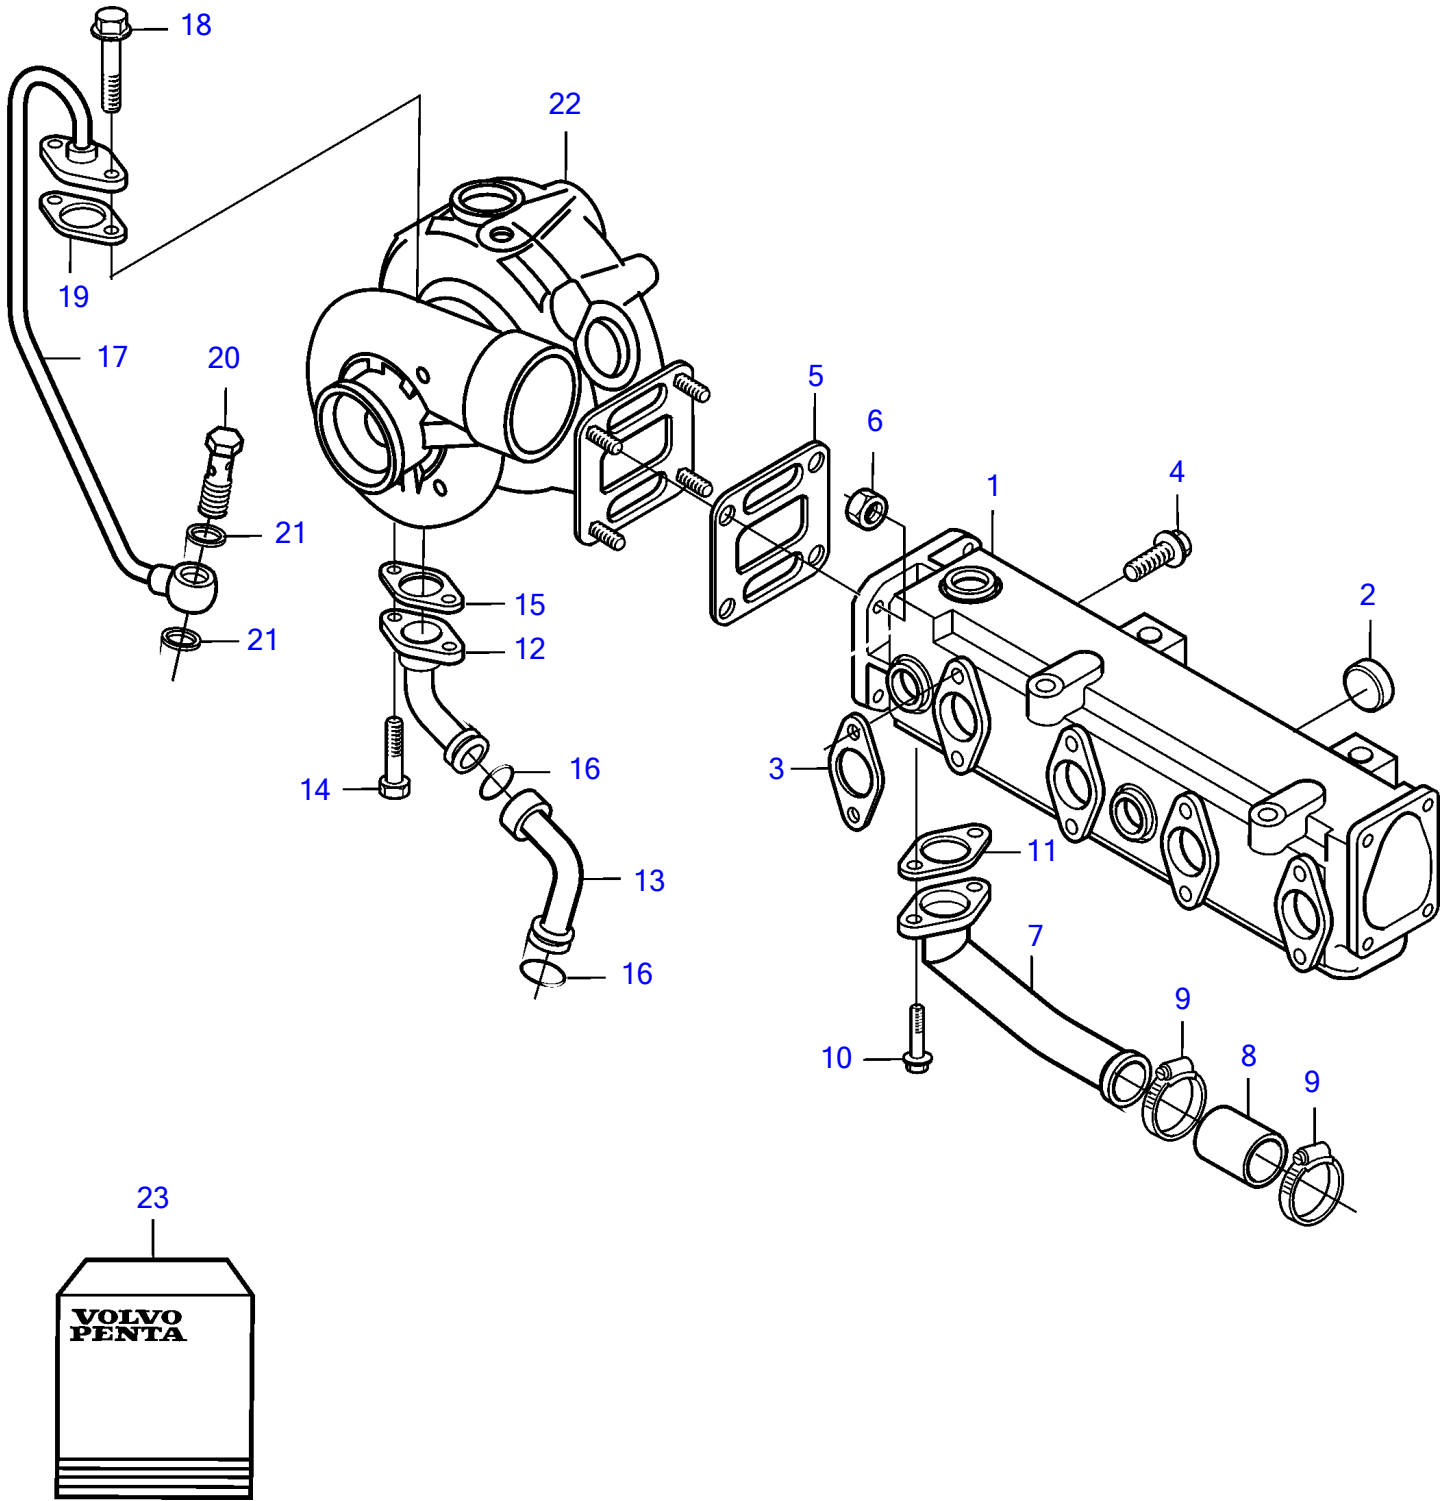

D5A-A T

19795

D5A-A T

REF	PART NO.	QTY	DESCRIPTION	NOTES
1	888782	1	Exhaust manifold	
2	20412745	7	• Cap plug	
3	20557208	4	Gasket	
4	888783	8	Hexagon screw	
5	888880	1	Gasket	
6	20412308	4	Hexagon nut	
7	888891	1	Water pipe	
8	888816	1	Rubber sleeve	
9	853548	2	Hose clamp	
10	945444	2	Flange screw	
11	20405825	1	Gasket	
12	888872	1	Lubricating pipe	
13	888873	1	Lubricating pipe	
14	946173	2	Flange screw	
15	20405790	1	Gasket	
16	20405822	2	O-ring	
17	888871	1	Lubricant line	
18	946173	2	Flange screw	
19	20405595	1	Gasket	
20	25167	1	Hollow screw	
21	969011	2	Gasket	
22		1	Turbocharger	
	3802171	1	Turbocharger, exch	
	3802171	1	Turbocharger	
			• parts not sold separately	
23	(3842144)	1	Gasket kit, inlet/exhaust	See group 99, Obsolete part
	(3842149)	1	Gasket kit, connection, turbo	See group 99, Obsolete part