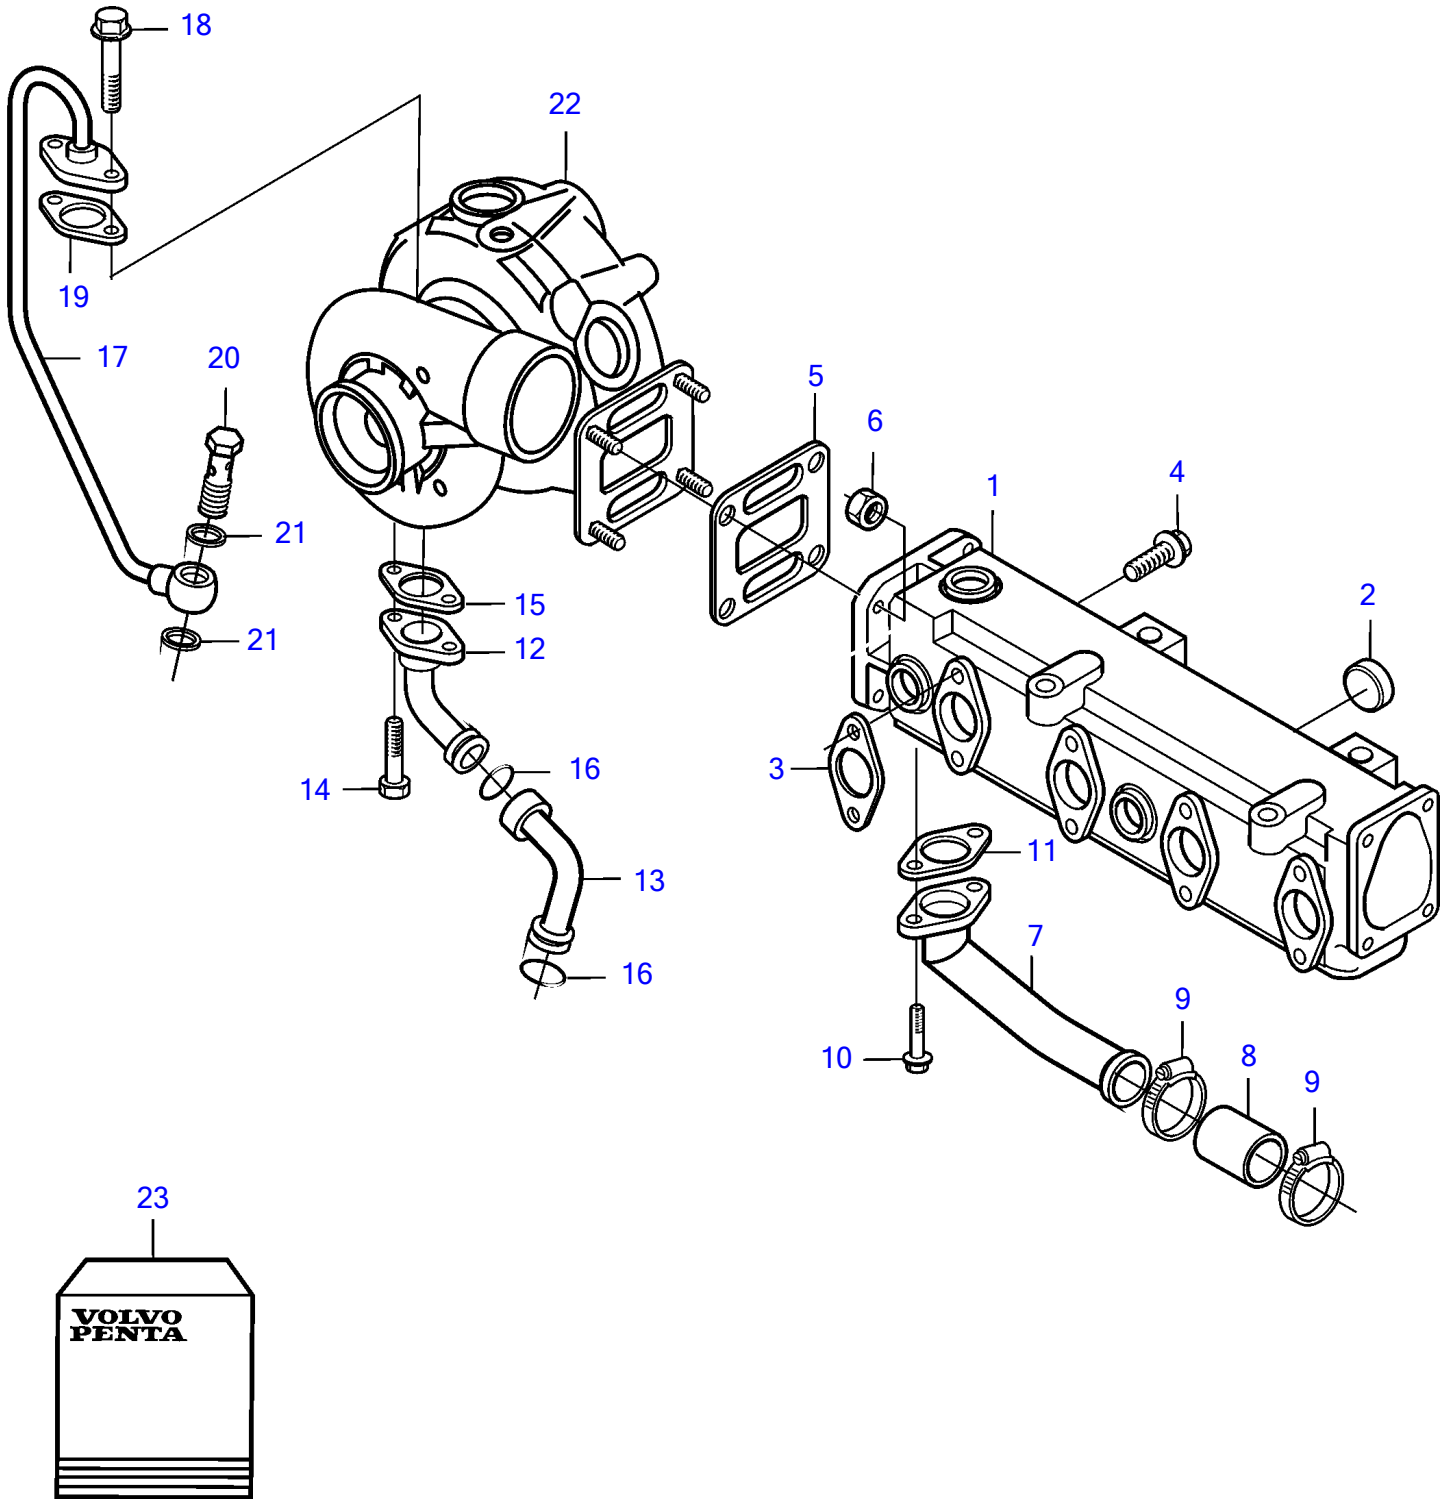

D5A-A TA, D5A-B TA, D5A-B TA, D5A-B TA

19795

D5A-A TA, D5A-B TA, D5A-B TA, D5A-B TA

REF	PART NO.	QTY	DESCRIPTION	NOTES
1	888782	1	Exhaust manifold	
2	20412745	7	• Cap plug	
3	20557208	4	Gasket	
4	888783	8	Hexagon screw	
5	888880	1	Gasket	
6	20412308	4	Hexagon nut	
7	888891	1	Water pipe	
8	888816	1	Rubber sleeve	
9	853548	2	Hose clamp	
10	945444	2	Flange screw	
11	20405825	1	Gasket	
12	888872	1	Lubricating pipe	
13	888873	1	Lubricating pipe	
14	946173	2	Flange screw	
15	20405790	1	Gasket	
16	20405822	2	O-ring	
17	888871	1	Lubricant line	
18	946173	2	Flange screw	
19	20405595	1	Gasket	
20	25167	1	Hollow screw	
21	969011	2	Gasket	
22		1	Turbocharger	
	3802171	1	Turbocharger, exch	
	3802171	1	Turbocharger	
			• parts not sold separately	
23	(3842145)	1	Gasket kit, inlet/exhaust	See group 99, Obsolete part
	(3842149)	1	Gasket kit, connection, turbo	Obsolete part, See group 99
	20460816	1	Turbocharger	See group 99