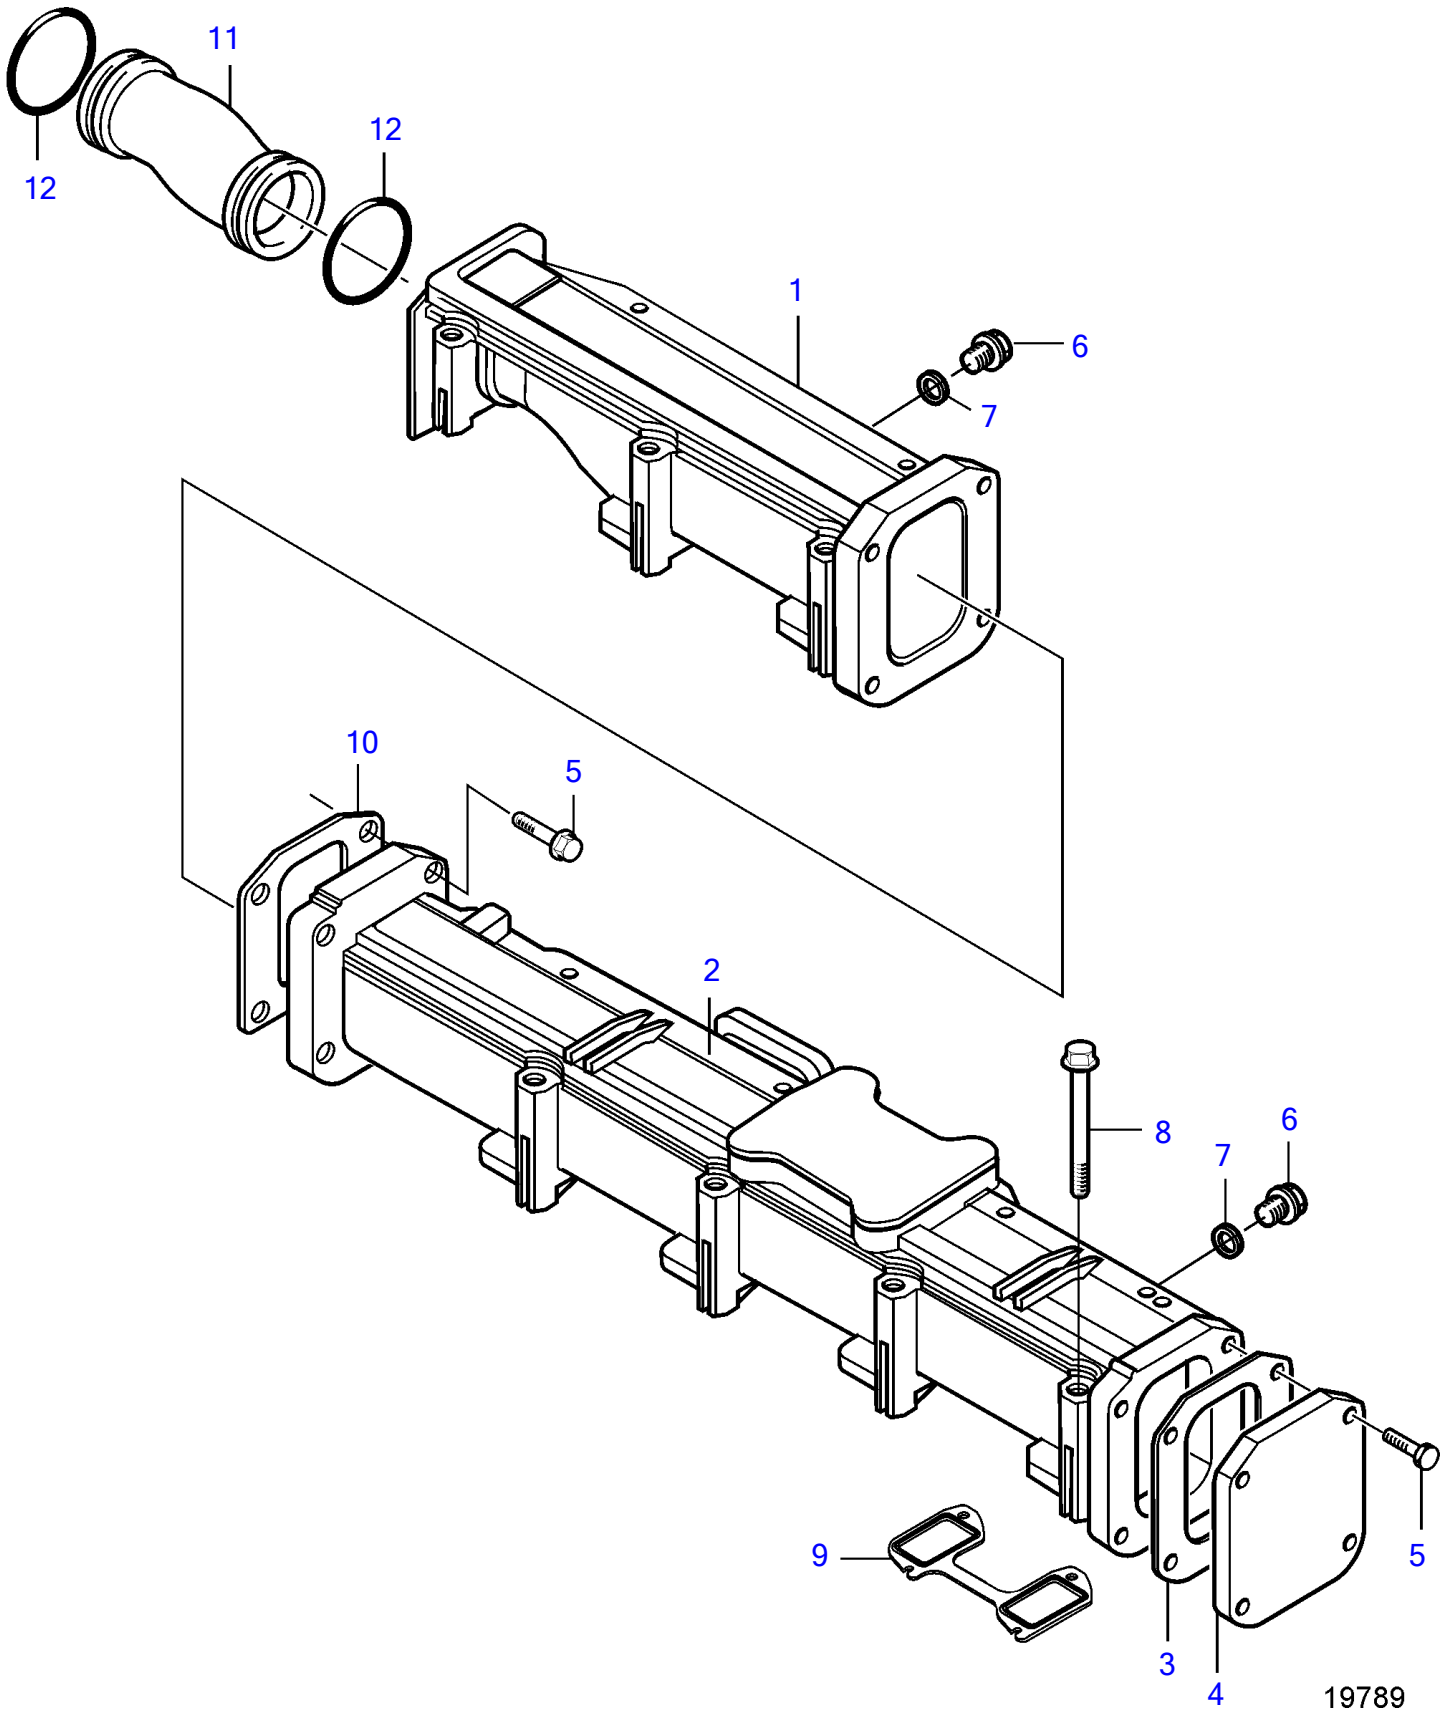

D7A-A T

D7A-A T

REF	PART NO.	QTY	DESCRIPTION
1	20797499	1	Charge air pipe
2	20405939	1	Inlet pipe
3	20451009	1	Intake gasket
4	20405614	1	Cover
5	20412340	4	Screw
6	888774	1	Plug
7	947281	1	Gasket
8	20412601	12	Flange screw
9	20591706	3	Gasket
10	20405613	1	Gasket
11	888773	1	Charge air pipe
12	20405535	2	O-ring