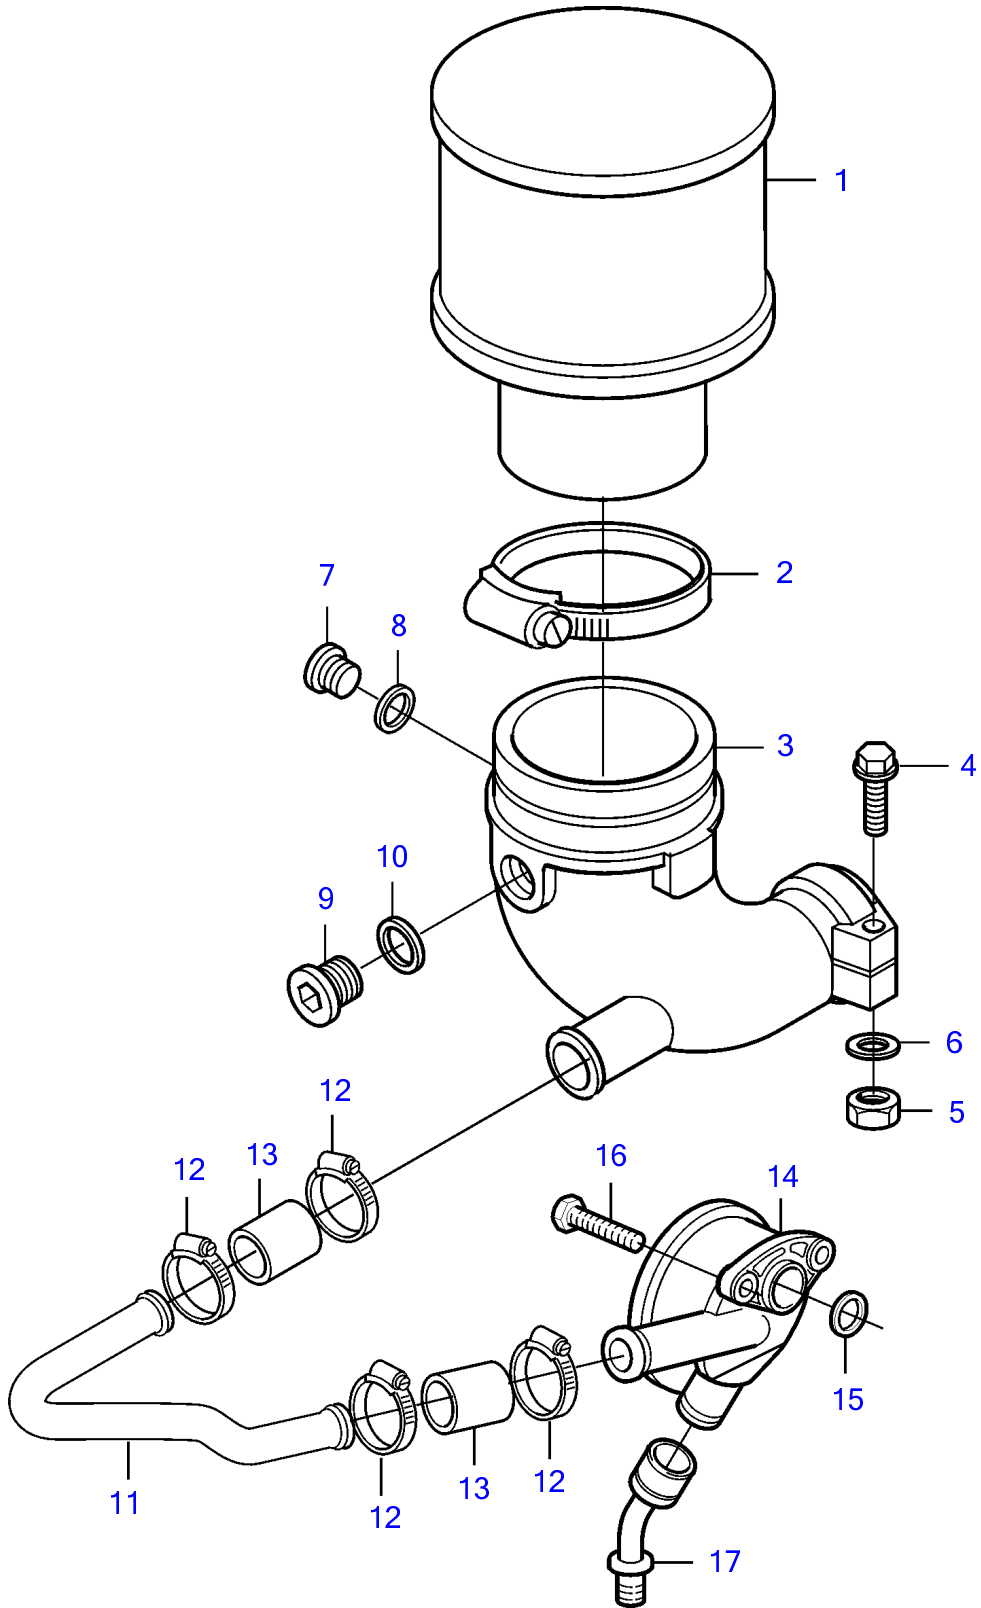

D7A-A T, D7A-A TA, D7A-B TA, D7A-B TA, D7A-B TA

D7A-A T, D7A-A TA, D7A-B TA, D7A-B TA, D7A-B TA

REF	PART NO.	QTY	DESCRIPTION
1	20483100	1	Air filter
2	888791	1	Hose clamp
3	888812	1	Elbow
4	11700269	2	Screw
5	945408	2	Flange nut
6	20460127	2	Washer
7	20450895	1	Plug
8	947281	1	Gasket
9	20459195	1	Plug
10	957189	1	Gasket
11	888813	1	Connection pipe
12	20405755	4	Hose clamp
13	888814	2	Connection hose
14	20412322	1	Oil separator
15	20405943	1	Gasket
16	20450728	2	Flange screw
17	20405938	1	Connector