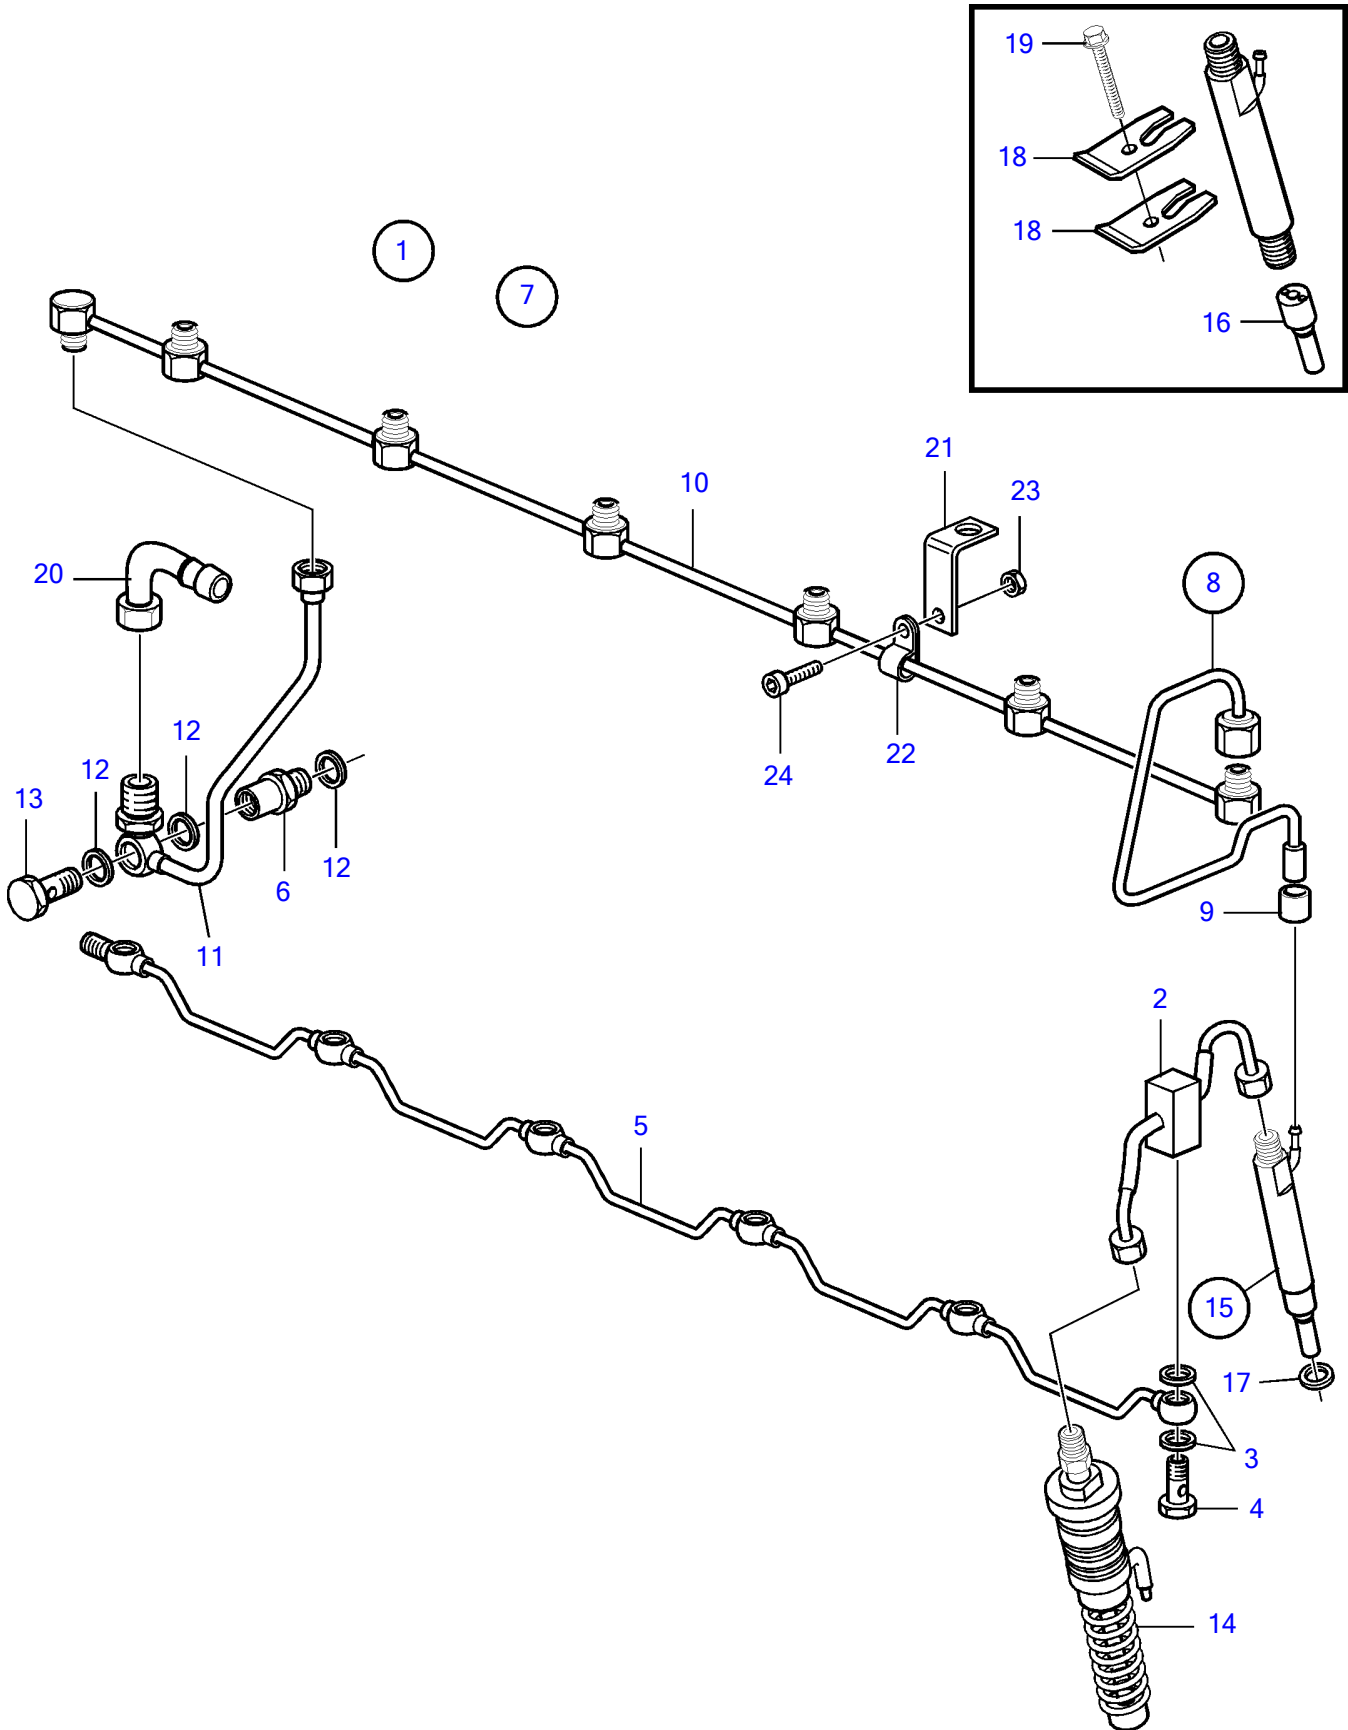

D7A-B TA, D7A-B TA, D7A-B TA

D7A-B TA, D7A-B TA, D7A-B TA

REF	PART NO.	QTY	DESCRIPTION	SEE SEC.
1	20797716	1	Pressure pipe, delivery pipe	
2	20759475	6	• Fuel pipe	
3	947620	12	• Gasket	
4	888767	6	• Hollow screw	
5	888765	1	• Leak-off line	
6	20550302	1	• Bushing	
7	20797723	1	• Leak-off line	
8	20759470	6	• • Fuel pipe	
9	20759471	6	• • • Grommet	
10	20759474	1	• • Fuel pipe	
11	20759472	1	• • Fuel pipe	
12	969011	3	Gasket	
13	20405847	1	Valve	
14	20500360	6	Injection pump	10094
	3803967	6	Injection pump, exch	10094
	3803967	6	Injection pump	
15	20502189	6	Injector	
	3803948	6	Injector, exch	
	3803948	6	Injector	
16	20524235	6	• Nozzle	
17	11700426	6	Gasket	
18	11700424	10	Bracket	
19	20405559	6	Six point screw	
20	3586738	1	Hose nipple	
21	20801014	1	Angle plate	
22	20801216	1	Clamp	
23	955780	1	Hexagon nut	
24	20797955	1	Screw	