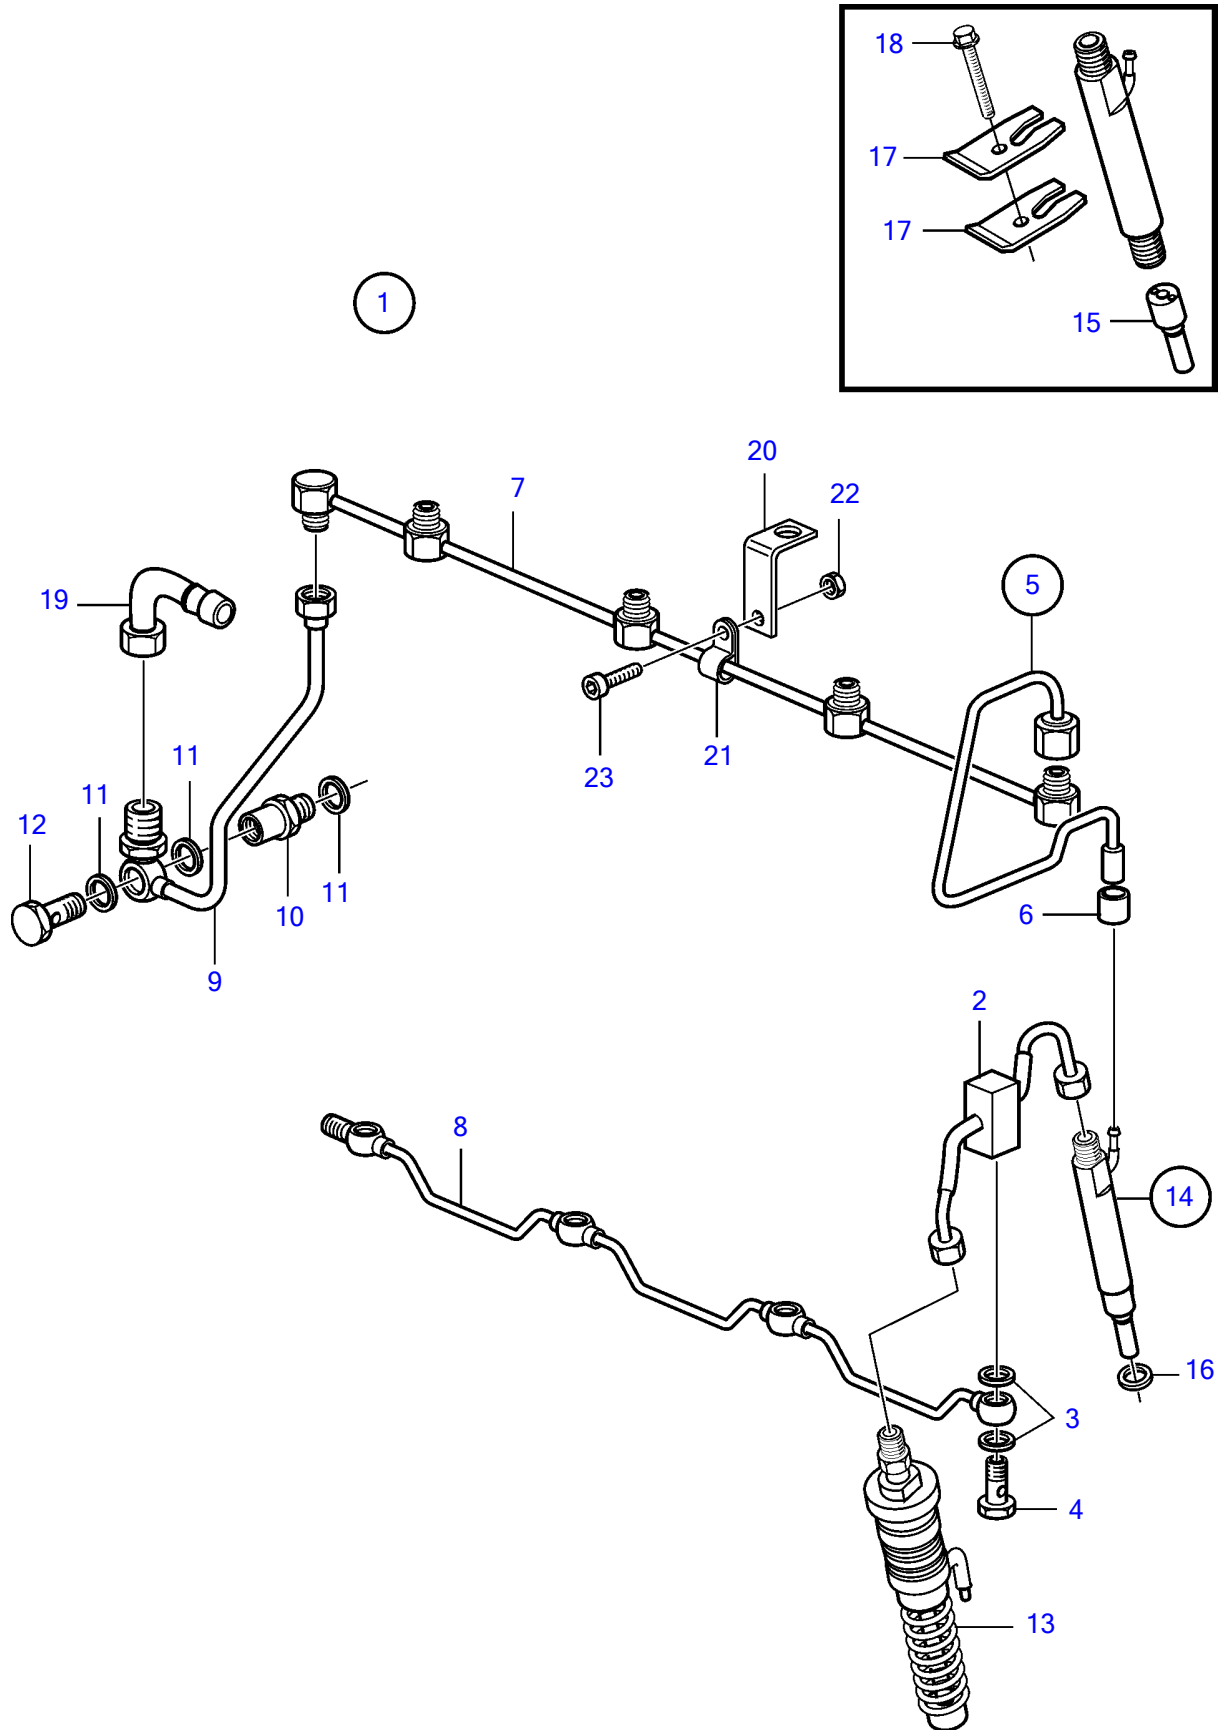

D5A-A T

D5A-A T

REF	PART NO.	QTY	DESCRIPTION	SEE SEC.
1	20798503	1	Pipe, delivery pipe	
2	20759475	4	• Fuel pipe	
3	947620	8	• Gasket	
4	888767	4	• Hollow screw	
5	20759470	4	• Fuel pipe	
6	20759471	4	• • Grommet	
7	20759473	1	• Fuel pipe	
8	888875	1	• Leak-off line	
9	20759472	1	• Fuel pipe	
10	20550302	1	• Bushing	
11	969011	3	Gasket	
12	20405847	1	Valve	
13	20500360	4	Injection pump	10094
	3803967	4	Injection pump, exch	10094
	3803967	4	Injection pump	
14	3587509	4	Injector	
	3803944	4	Injector, exch	
	3803944	4	Injector	
15	20508553	4	• Nozzle	
16	11700426	4	Gasket	
17	11700424	8	Bracket	
18	20405559	4	Six point screw	
19	3586738	1	Hose nipple	
20	20801014	1	Angle plate	
21	20801216	1	Clamp	
22	955780	1	Hexagon nut	
23	20797955	1	Screw	