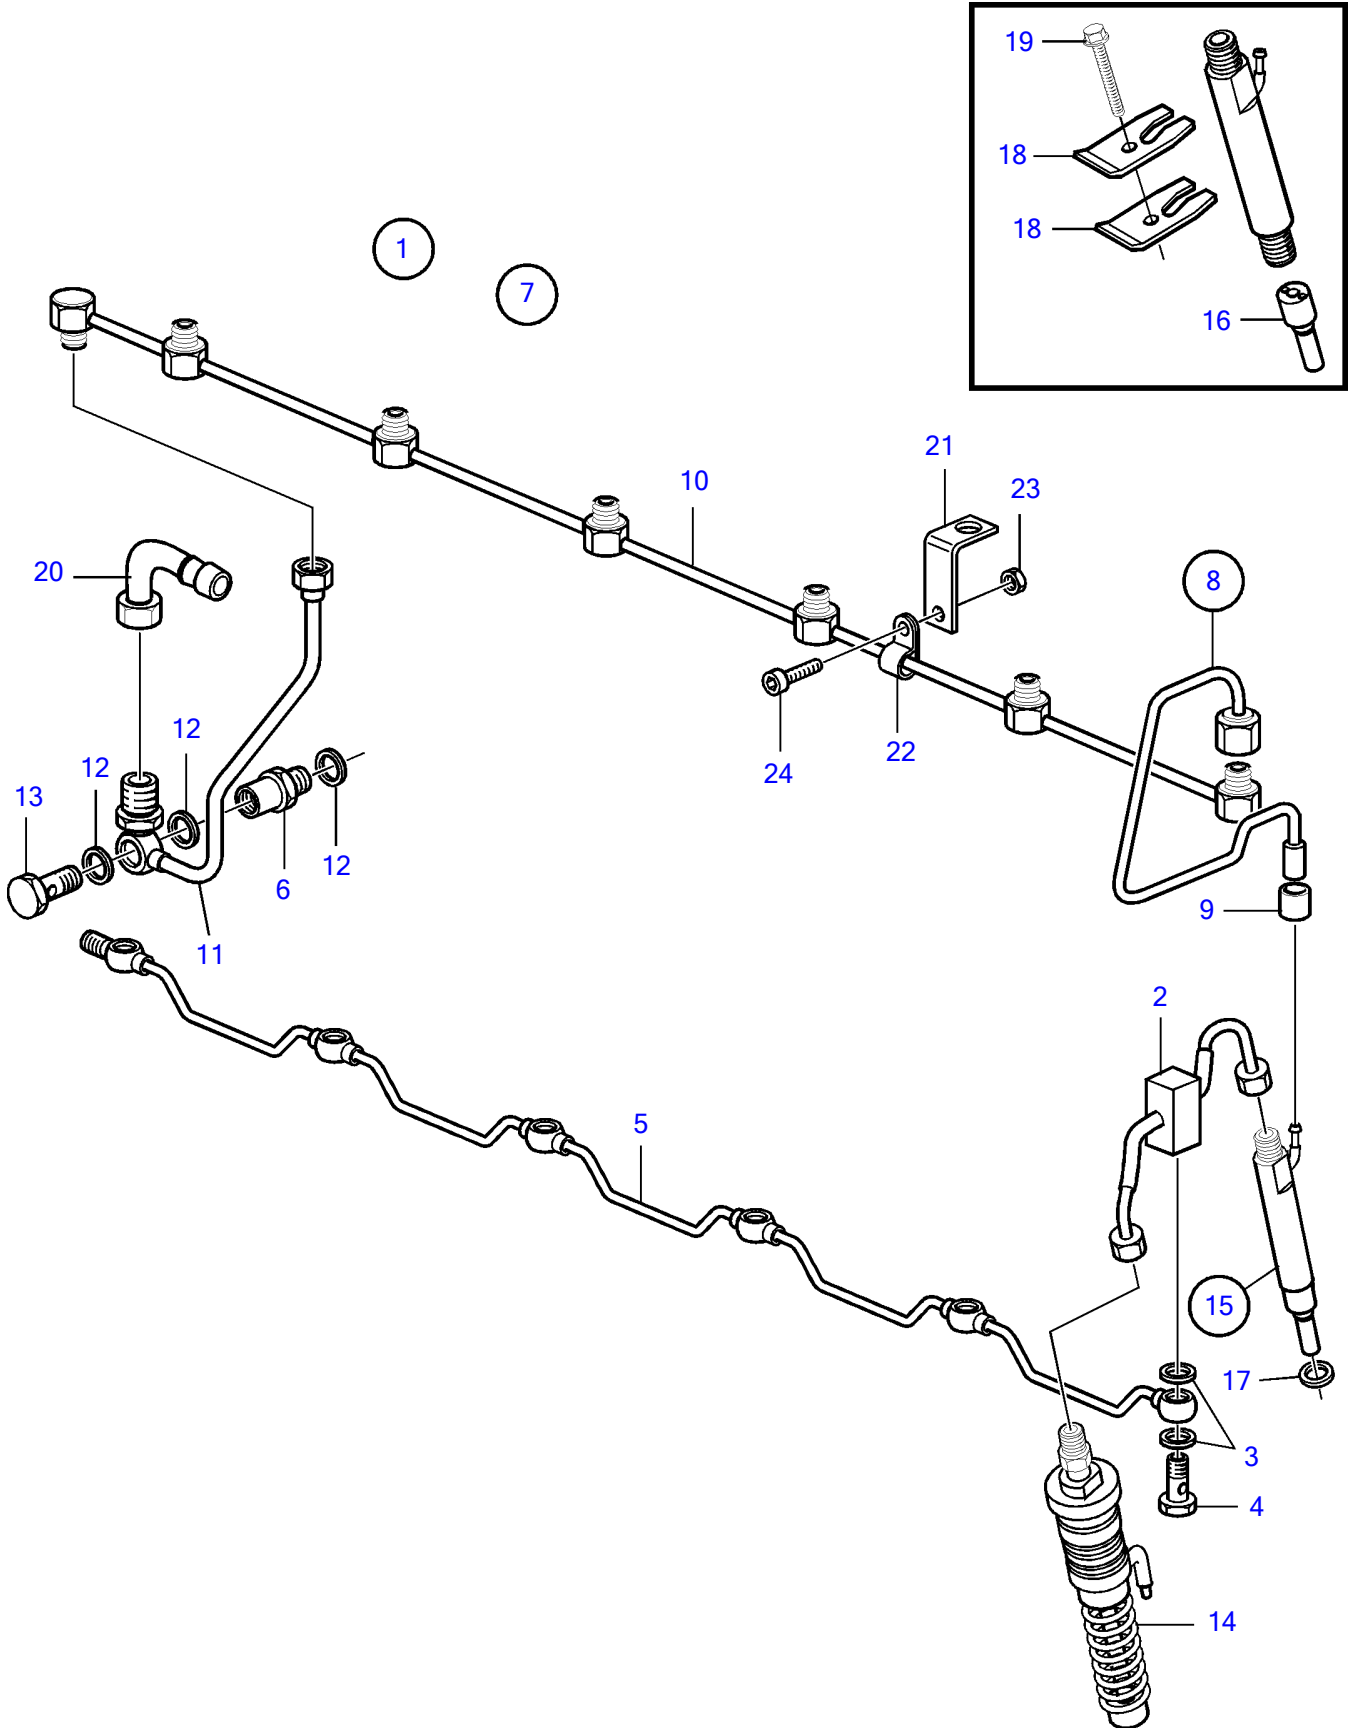

D7A-A T

D7A-A T

REF	PART NO.	QTY	DESCRIPTION	SEE SEC.
1	20797716	1	Pressure pipe, delivery pipe	
2	20759475	6	• Fuel pipe	
3	947620	12	• Gasket	
4	888767	6	• Hollow screw	
5	888765	1	• Leak-off line	
6	20550302	1	• Bushing	
7	20797723	1	• Leak-off line	
8	20759470	6	• • Fuel pipe	
9	20759471	6	• • • Grommet	
10	20759474	1	• • Fuel pipe	
11	20759472	1	• • Fuel pipe	
12	969011	3	Gasket	
13	20405847	1	Valve	
14	20500360	6	Injection pump	10094
	3803967	6	Injection pump, exch	10094
	3803967	6	Injection pump	
15	3587509	6	Injector	
	3803944	6	Injector, exch	
	3803944	6	Injector	
16	20508553	6	• Nozzle	
17	11700426	6	Gasket	
18	11700424	10	Bracket	
19	20405559	6	Six point screw	
20	3586738	1	Hose nipple	
21	20801014	1	Angle plate	
22	20801216	1	Clamp	
23	955780	1	Hexagon nut	
24	20797955	1	Screw	