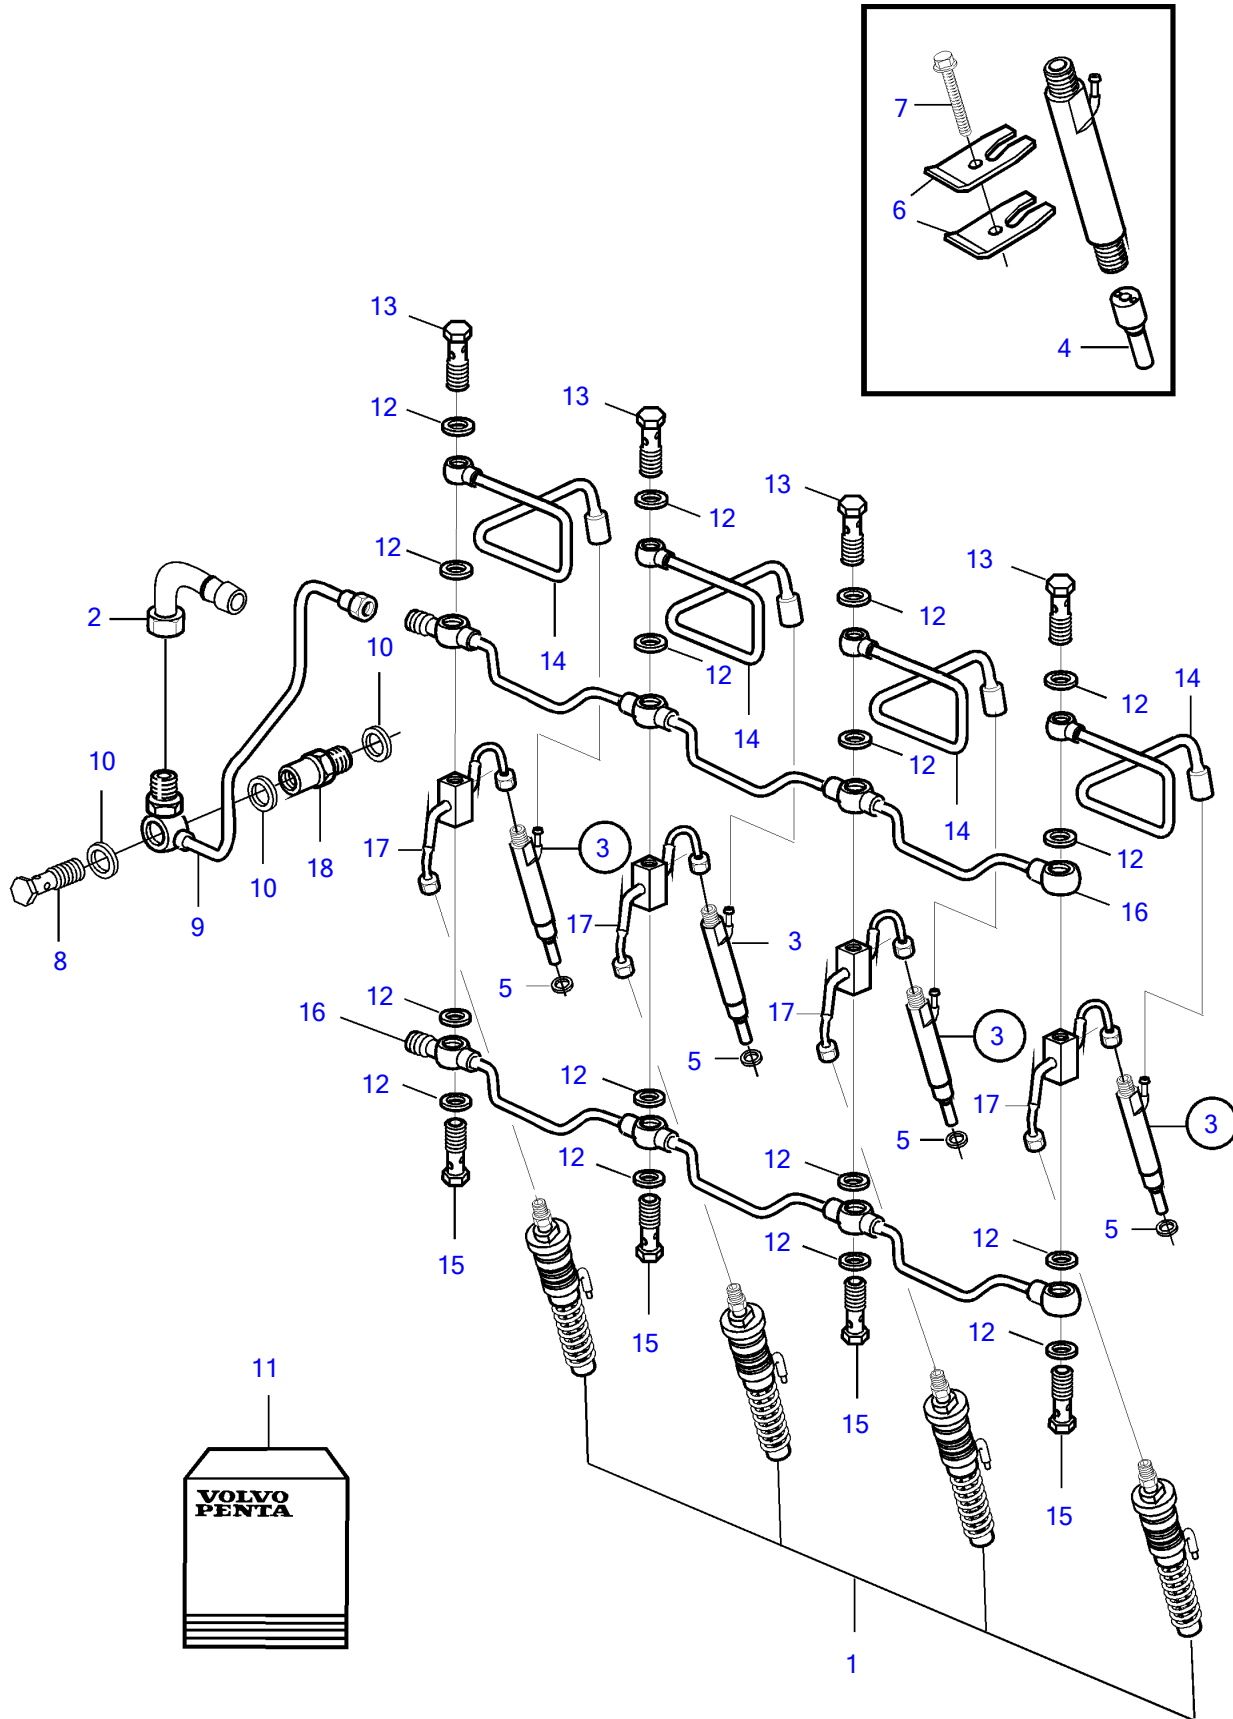

D5A-A TA

D5A-A TA

| REF | PART NO. | QTY | DESCRIPTION | SEE SEC. |
|-----|----------|-----|----------------------------|----------|
| 1 | 20500360 | 4 | Injection pump | 10094 |
| | 3803967 | 4 | Injection pump, exch | 10094 |
| 2 | 3586738 | 1 | Hose nipple | |
| 3 | 888874 | 4 | Injector | |
| | 3803945 | 4 | Injector, exch | |
| | 3803945 | 4 | Injector | |
| 4 | 888761 | 4 | • Nozzle | |
| 5 | 11700426 | 4 | Gasket | |
| 6 | 11700424 | 8 | Bracket | |
| 7 | 20405559 | 4 | Six point screw | |
| 8 | 20405847 | 1 | Valve | |
| 9 | 888768 | 1 | Leak-off line | |
| 10 | 969011 | 3 | Gasket | |
| 11 | | 1 | Pressure pipe | |
| 12 | 947620 | 20 | • Gasket | |
| 13 | 888766 | 4 | • Hollow screw | |
| 14 | 20759469 | 4 | • Leak-off line | |
| 15 | 888767 | 4 | • Hollow screw | |
| 16 | 888875 | 2 | • Leak-off line | |
| 17 | 888763 | 4 | • Fuel pipe, delivery pipe | |
| 18 | 20550302 | 1 | Bushing | |