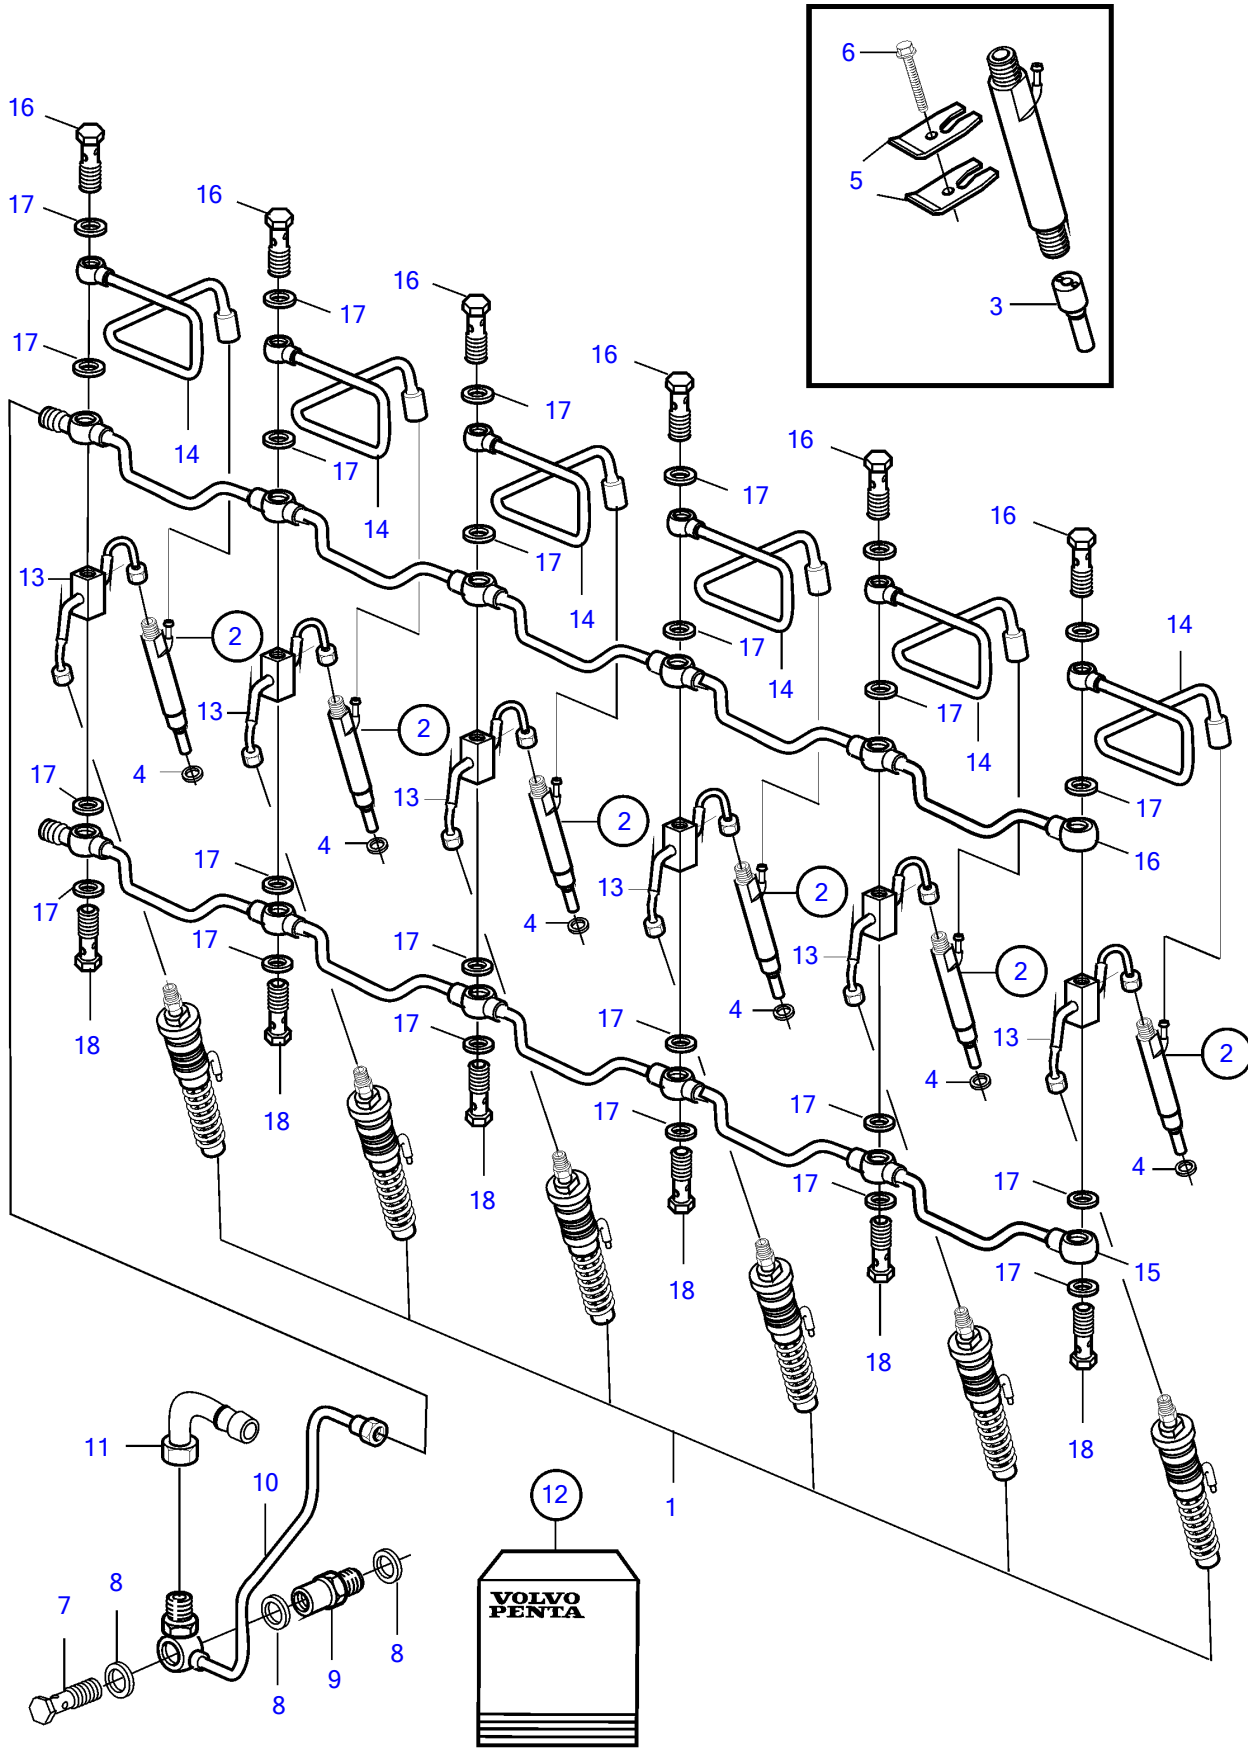

D7A-A TA

D7A-A TA

REF	PART NO.	QTY	DESCRIPTION	SEE SEC.
1	20500360	6	Injection pump	10094
	3803967	6	Injection pump, exch	10094
	3803967	6	Injection pump	
2	888874	6	Injector	
	3803945	6	Injector, exch	
	3803945	6	Injector	
3	888761	6	• Nozzle	
4	11700426	6	Gasket	
5	11700424	12	Bracket	
6	20405559	6	Six point screw	
7	20405847	1	Valve	
8	969011	3	Gasket	
9	20550302	1	Bushing	
10	888768	1	Leak-off line	
11	3586738	1	Hose nipple	
12		1	Fuel pipe, kit	
13	888763	6	• Fuel pipe, delivery pipe	
14	20759469	6	• Leak-off line	
15	888765	2	• Leak-off line	
16	888766	6	• Hollow screw	
17	947620	30	• Gasket	
18	888767	6	• Hollow screw	